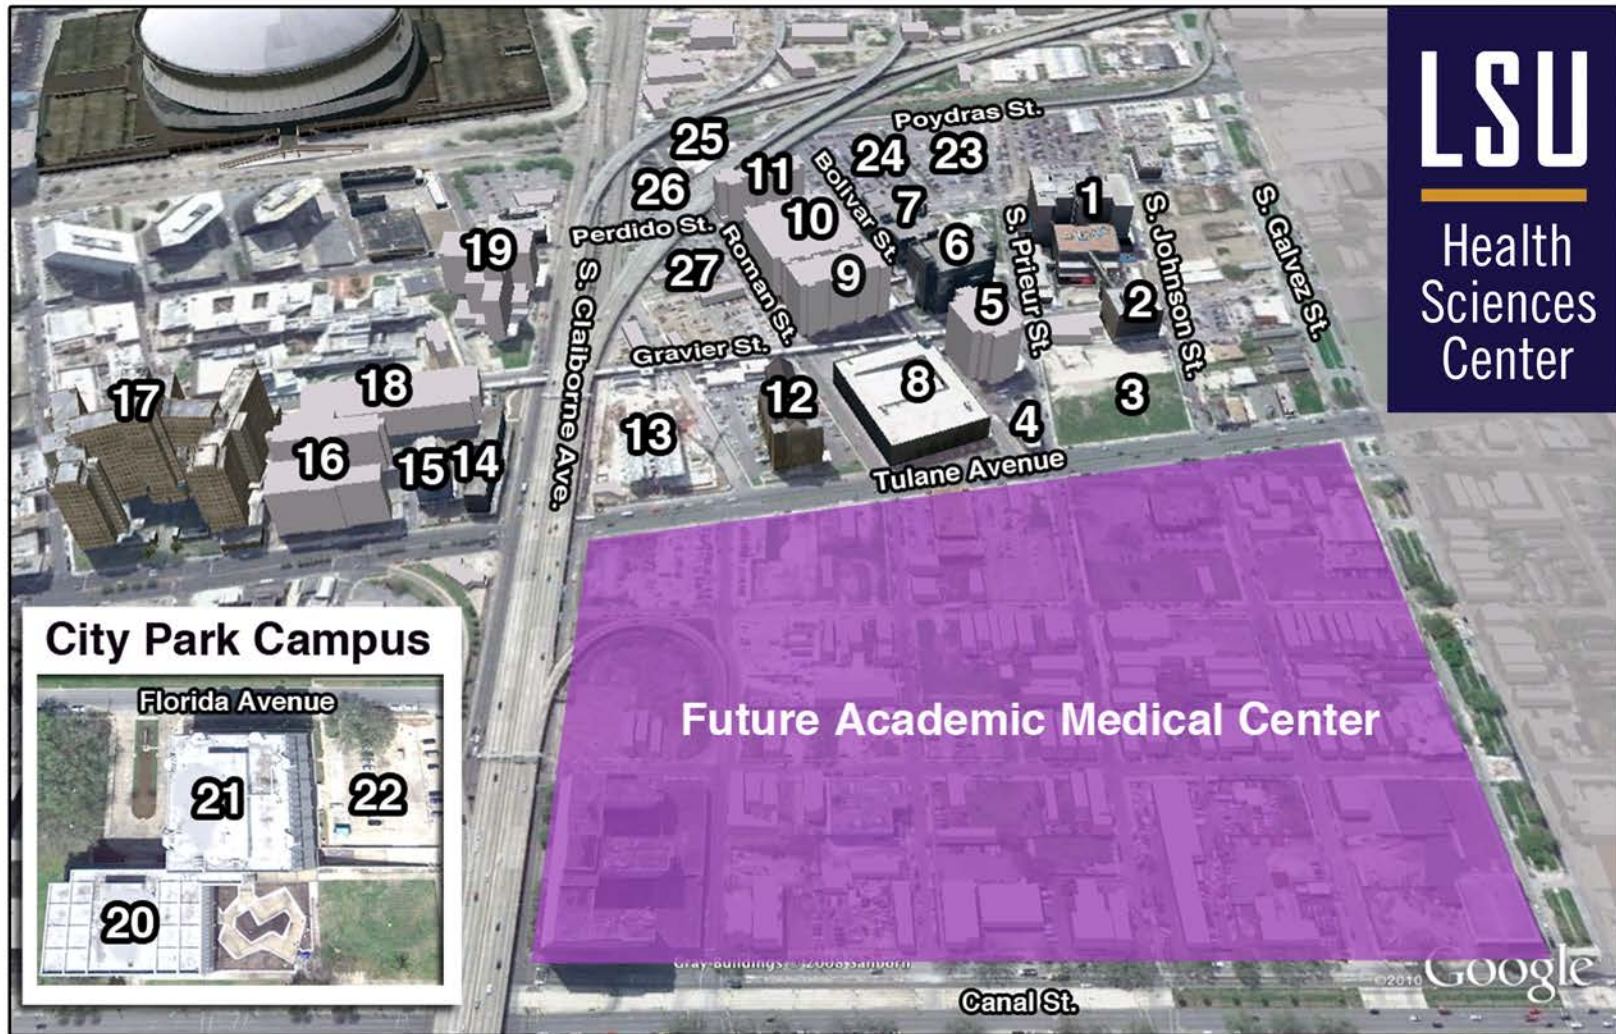

LSUHSC New Orleans Map

City Park Campus

- | | | |
|--|---------------------------------------|--------------------------------|
| 1. LSU Interim Hospital | 12. Saint Joseph's Church | 23. Student Parking Lot # 3 |
| 2. Medical Office Bldg | 13. Louisiana Cancer Research Center | 24. Student Parking Lot # 2 |
| 3. Future Human Development Center | 14. Dibert Bldg | 25. Residence Hall Parking Lot |
| 4. Future Foundation Bldg | 15. L & M Bldg | 26. Student Parking Lot #1 |
| 5. Resource Center Bldg (Library/Administration) | 16. Clinical Education Bldg | 27. Perdido Parking Lot |
| 6. Lions/LSU Clinics Bldg | 17. Former Charity Hospital | |
| 7. Mervin L. Trail Clinical Sciences Research Bldg | 18. Gravier Parking Garage | |
| 8. South Roman Street Parking Garage | 19. Stanislaus Hall | |
| 9. School of Allied Health and Nursing Bldg | 20. Dental School Administration Bldg | |
| 10. Medical Education Bldg | 21. Dental School Clinical Bldg | |
| 11. Residence Hall | 22. Dental School Parking Lot | |