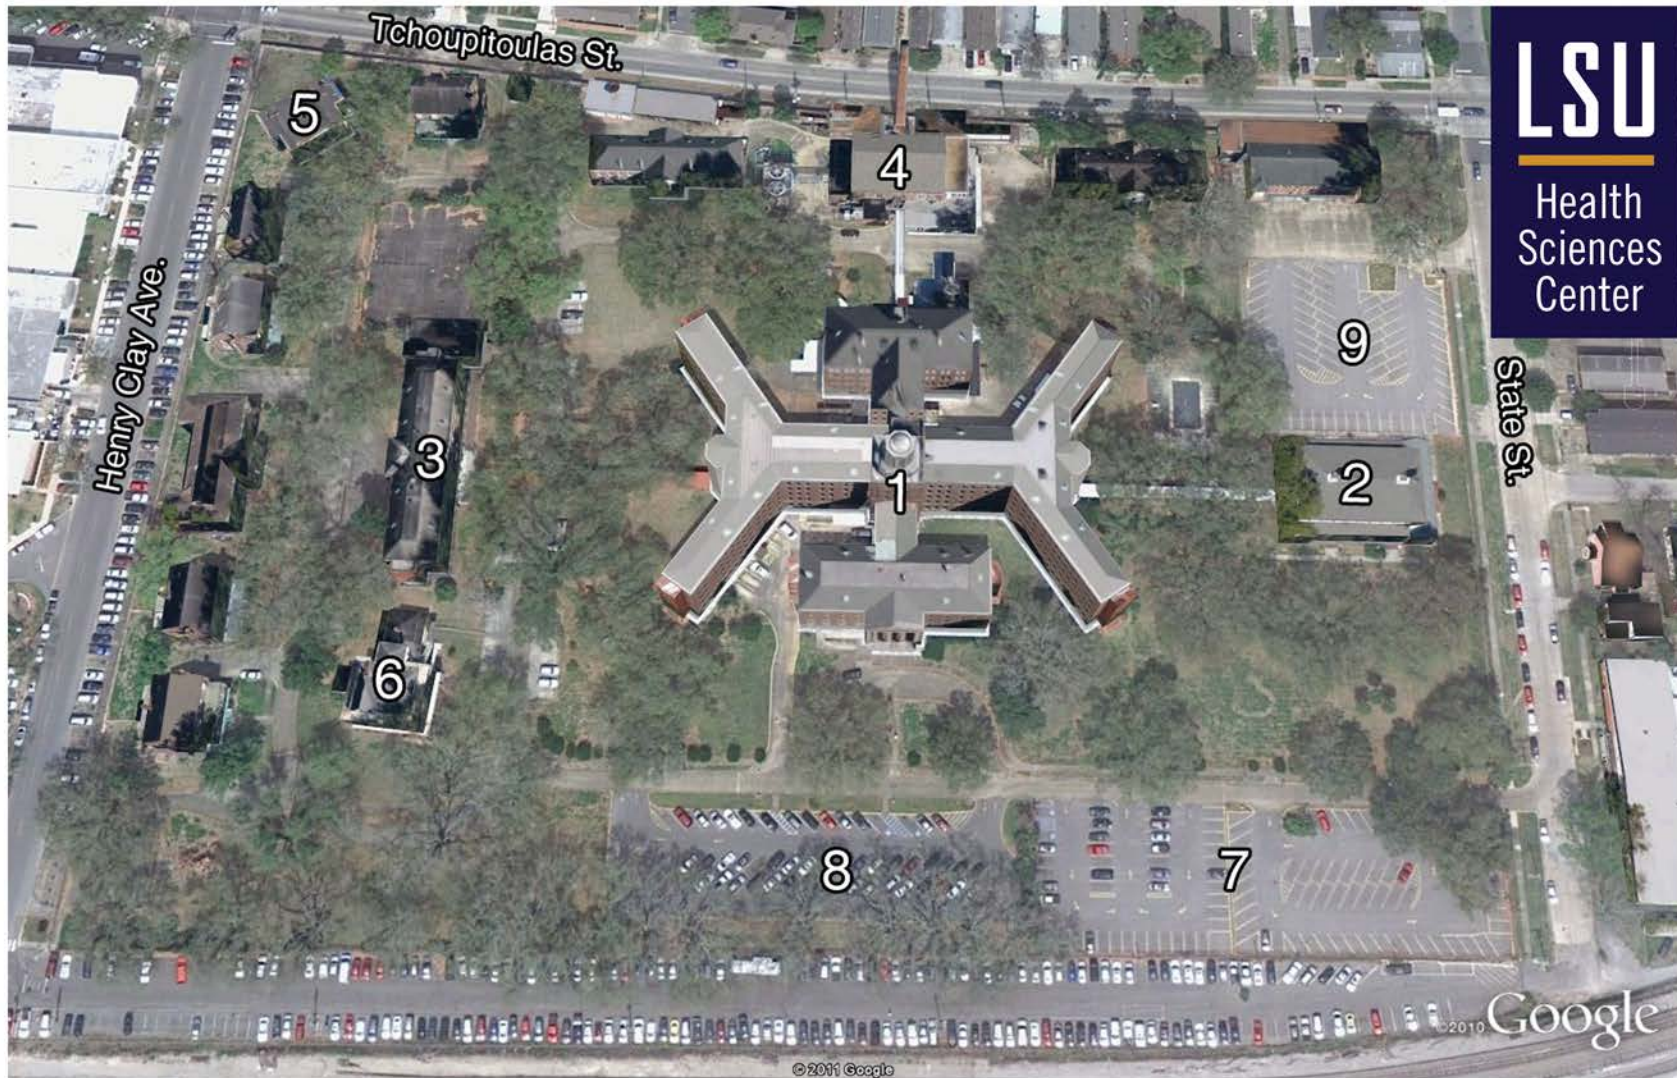

LSUHSC Uptown Map

- Uptown Campus Legend:**
- | | |
|-----------------------|--------------------------|
| 1. Main Hospital Bldg | 6. Plantation House |
| 2. Recreation Center | 7. Southeast Parking Lot |
| 3. Annex Bldg | 8. South Parking Lot |
| 4. Central Plant | 9. Northeast Parking Lot |
| 5. Overseer's Cottage | |