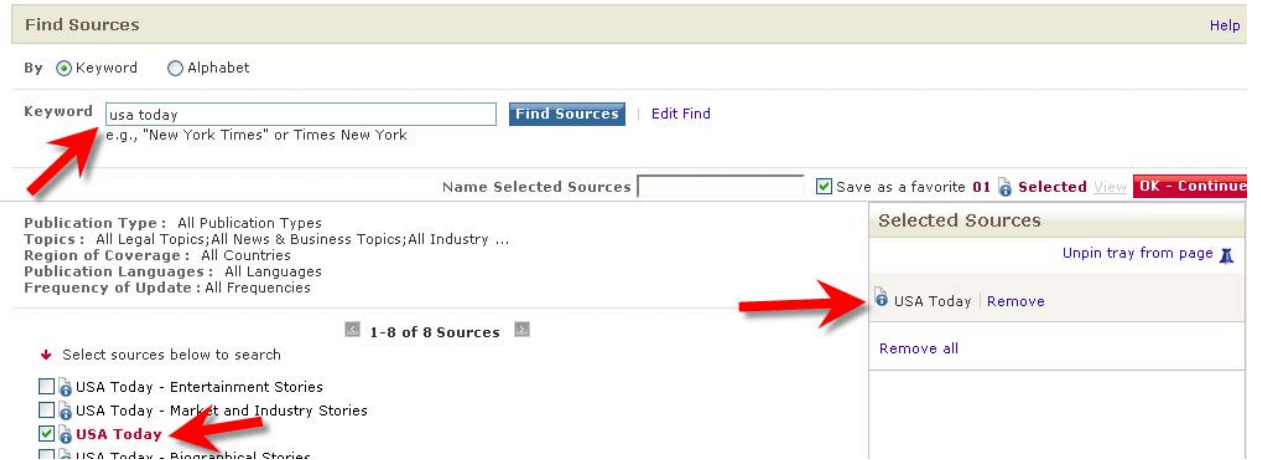

# Searching Lexis Nexis for a specific newspaper

<http://www.lsuhs.edu/no/library/ss&d/data/lexis.html>

1. look at the top of the page for a tab called "Sources"

2. In "Find a source" type in the name of the newspaper you need

3. Add paper to your list by checking the box next to it; Add more titles by searching by keyword

4. When you're finished, click 'OK' button