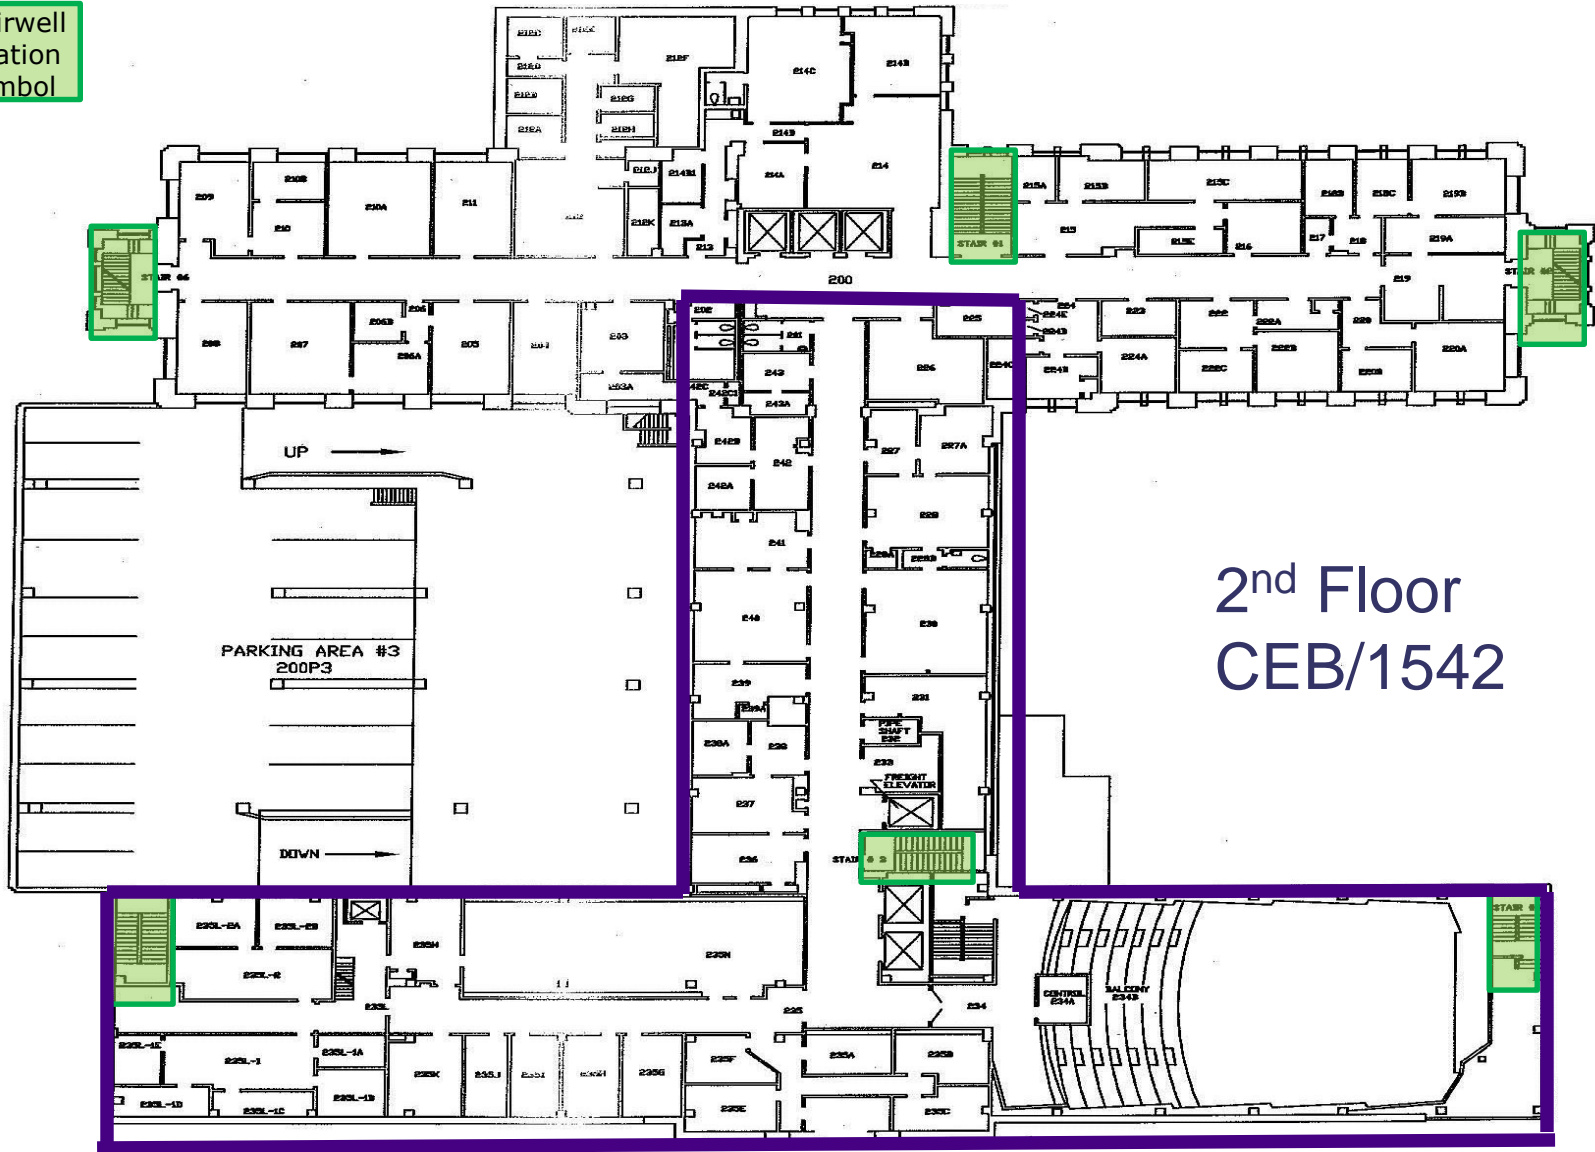

Stairwell
location
symbol

1st Floor CEB/1542

PURPLE
Carolyn Johnson

GOLD
Facilities Services

Stairwell
location
symbol

2nd Floor
CEB/1542

PURPLE
Stan Tefft
Kristina McMichael

Stairwell
location
symbol

PURPLE
Sheila Johnson

GOLD
Winter Jeanfreau
Dana Brian

Stairwell
location
symbol

5th Floor
CEB/1542

GOLD
Shenna Lopez
Laura Tyler

PURPLE
Kerry Wiltz
Jerlyn Rose

Stairwell
location
symbol

6th Floor
CEB/1542