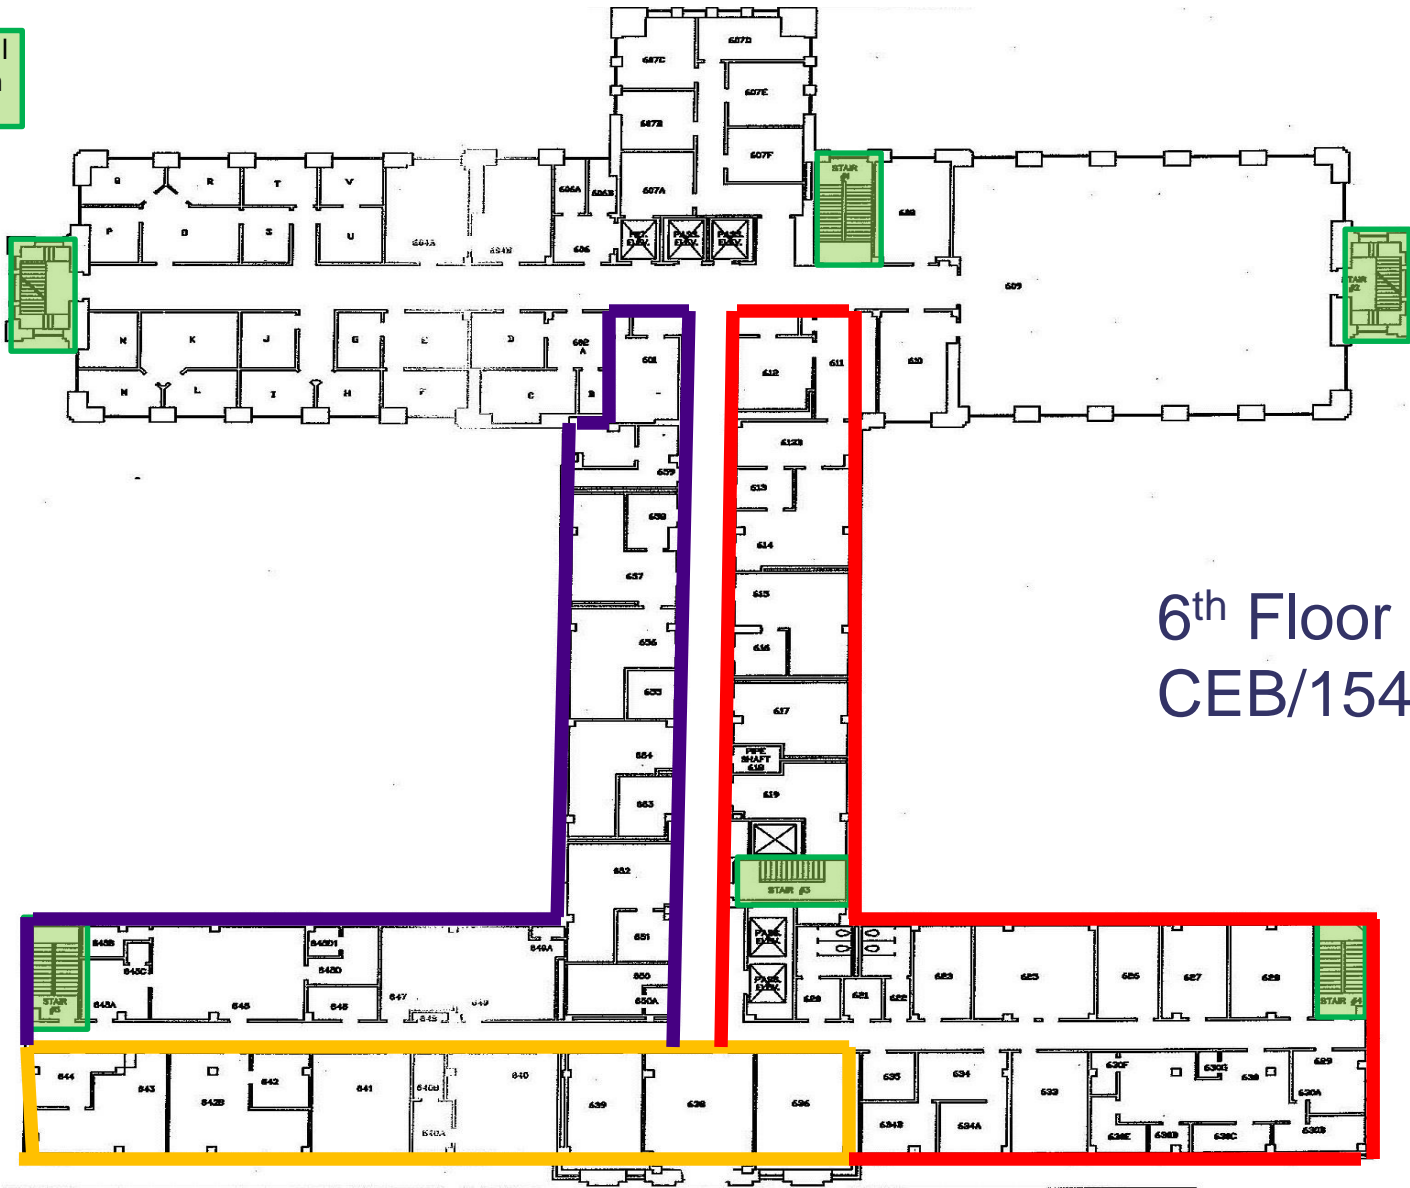

Stairwell
location
symbol

1st Floor CEB/1542

PURPLE
Carolyn Johnson

GOLD
Facilities Services

Stairwell
location
symbol

2nd Floor
CEB/1542

PURPLE
Stan Tefft
Kristina McMichael

Stairwell
location
symbol

PURPLE
Sheila Johnson

GOLD
Winter Jeanfreau
Dana Brian

Stairwell
location
symbol

5th Floor
CEB/1542

GOLD
Shenna Lopez
Laura Tyler

PURPLE
Kerry Wiltz
Jerlyn Rose

Stairwell
location
symbol

6th Floor
CEB/1542