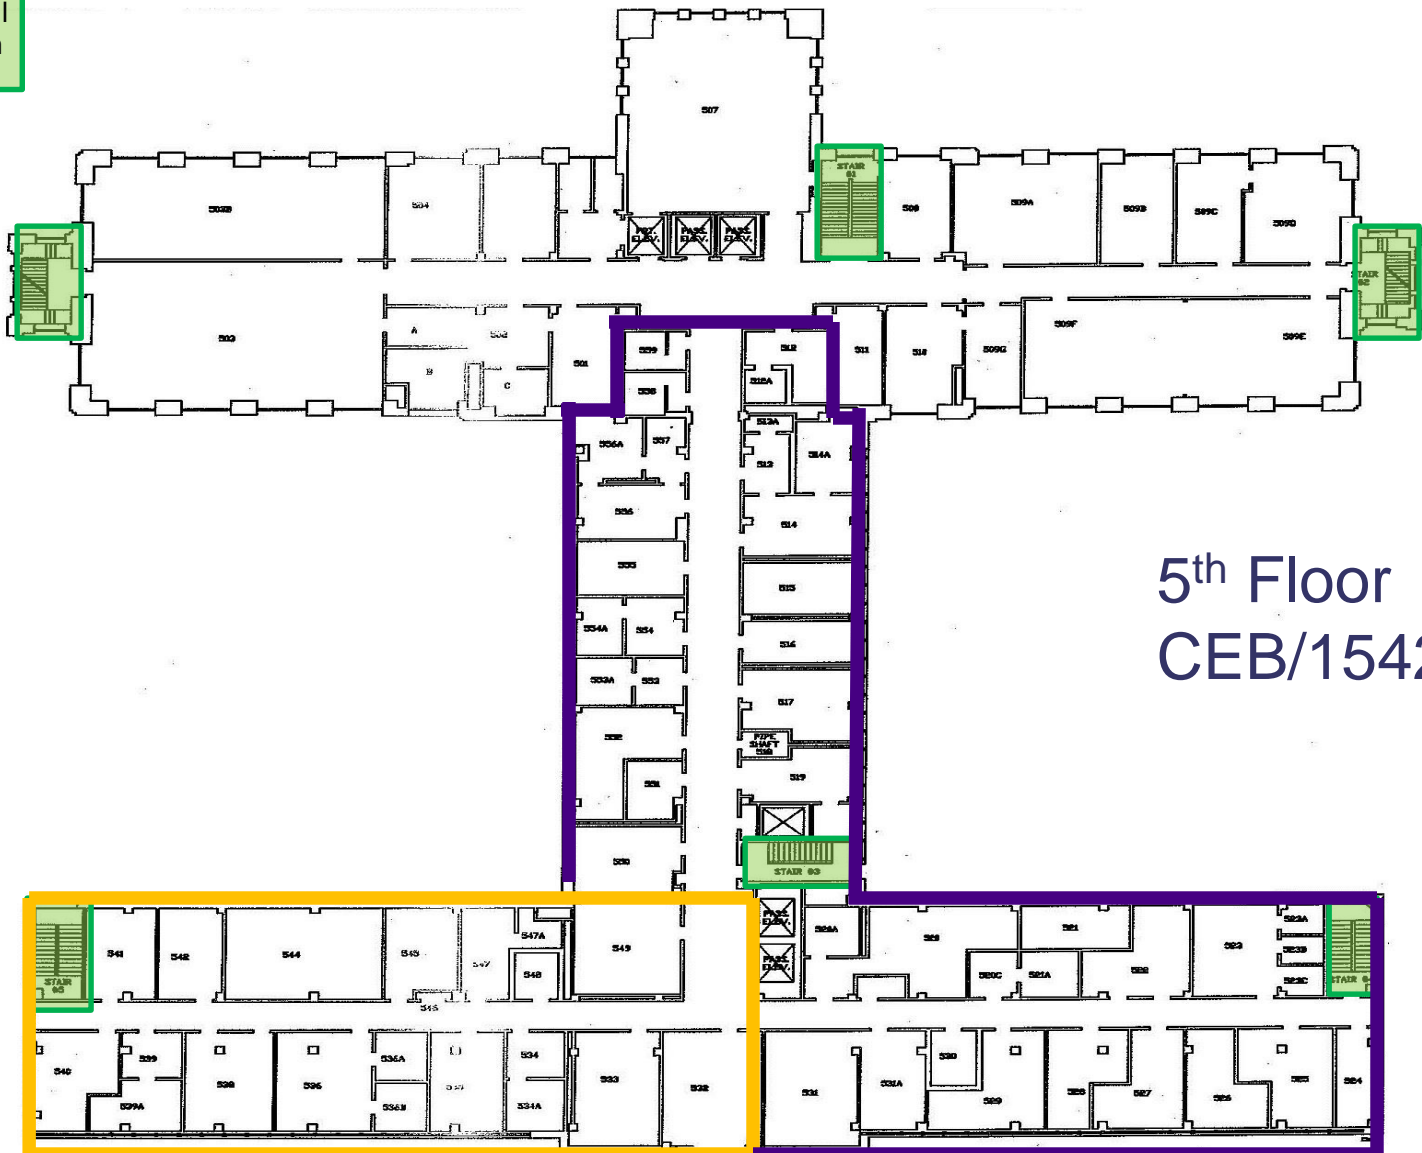

Stairwell
location
symbol

1st Floor CEB/1542

PURPLE
Carolyn Johnson

GOLD
Facilities Services

Stairwell
location
symbol

2nd Floor
CEB/1542

PURPLE
Stan Tefft
Kristina McMichael

Stairwell
location
symbol

PURPLE
Sheila Johnson

GOLD
Winter Jeanfreau
Dana Brian

Stairwell
location
symbol

5th Floor
CEB/1542

GOLD
Shenna Lopez
Laura Tyler

PURPLE
Kerry Wiltz
Jerlyn Rose

Stairwell
location
symbol

6th Floor
CEB/1542