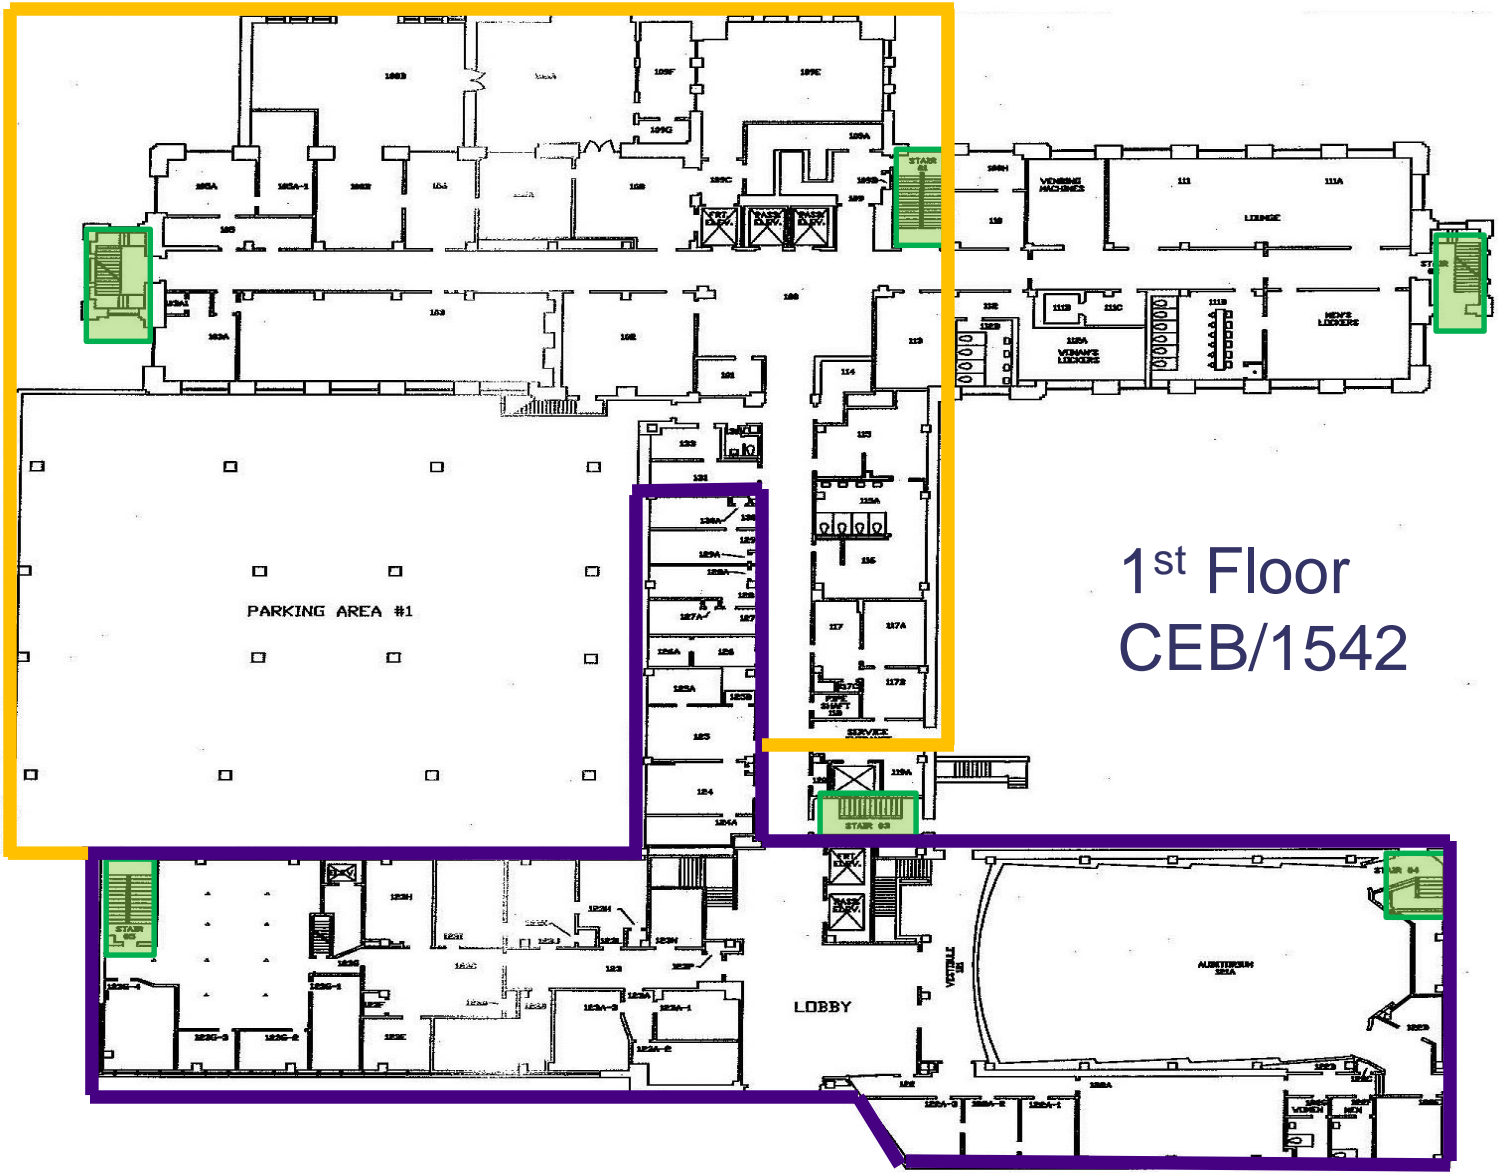

Stairwell
location
symbol

1st Floor CEB/1542

PURPLE
Carolyn Johnson

GOLD
Facilities Services

Stairwell
location
symbol

2nd Floor
CEB/1542

PURPLE
Stan Tefft
Kristina McMichael

Stairwell
location
symbol

PURPLE
Sheila Johnson

GOLD
Winter Jeanfreau
Dana Brian

Stairwell
location
symbol

5th Floor
CEB/1542

GOLD
Shenna Lopez
Laura Tyler

PURPLE
Kerry Wiltz
Jerlyn Rose

Stairwell
location
symbol

6th Floor
CEB/1542