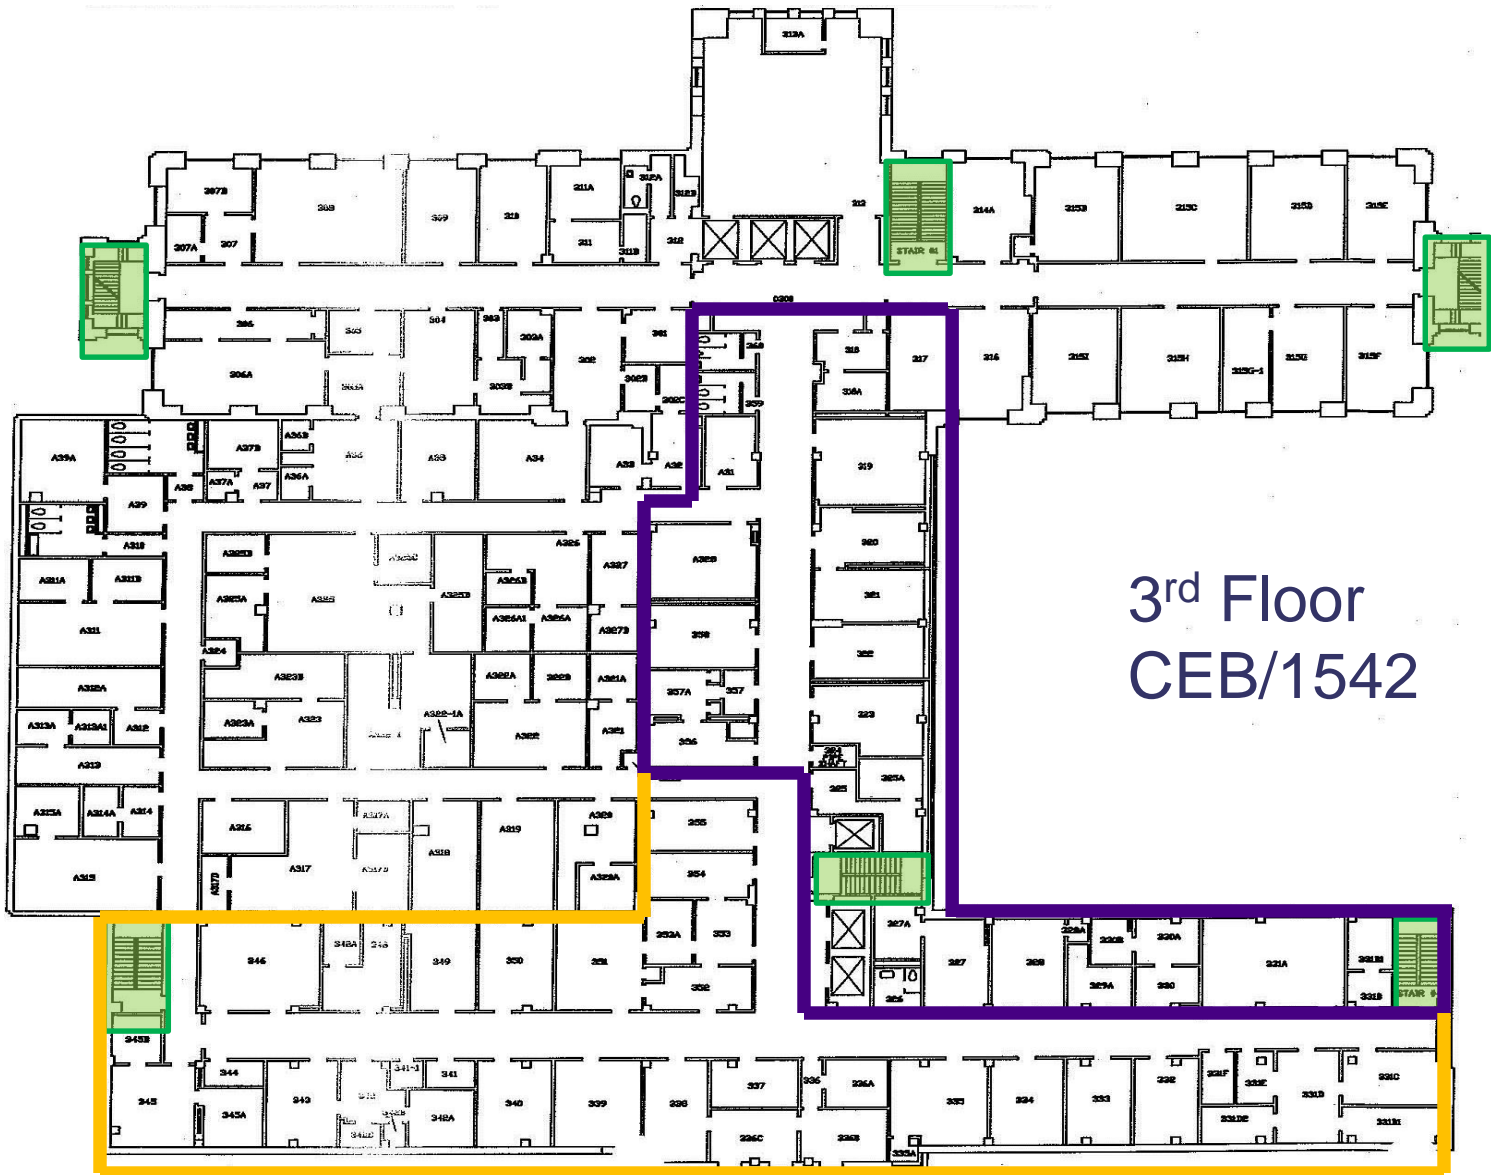

Stairwell
location
symbol

1st Floor CEB/1542

PURPLE
Carolyn Johnson

GOLD
Facilities Services

Stairwell
location
symbol

2nd Floor
CEB/1542

PURPLE
Stan Tefft
Kristina McMichael

Stairwell
location
symbol

PURPLE
Sheila Johnson

GOLD
Winter Jeanfreau
Dana Brian

Stairwell
location
symbol

5th Floor
CEB/1542

GOLD
Shenna Lopez
Laura Tyler

PURPLE
Kerry Wiltz
Jerlyn Rose

Stairwell
location
symbol

6th Floor
CEB/1542