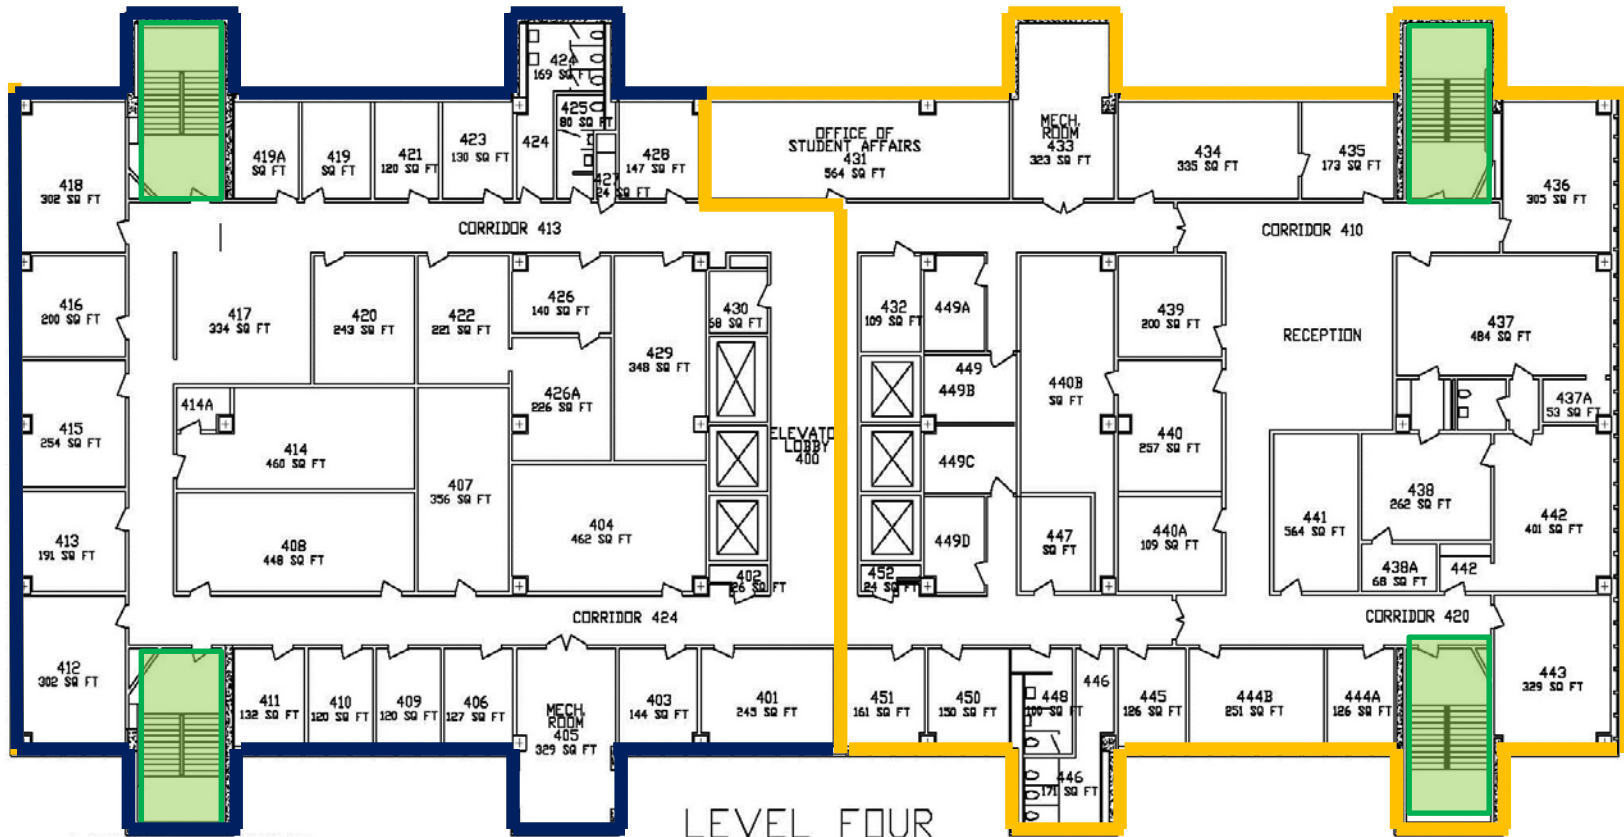

# 2<sup>nd</sup> Floor – AH/SON

LEVEL TWO  
AH/SON

Stairwell  
location  
symbol

**PURPLE**  
Richard Smith

**GOLD**  
Marco Sosa  
Michele Lowery

# 3<sup>rd</sup> Floor AH/SON

Stairwell  
location  
symbol

# 4<sup>th</sup> Floor AH/SON

LEVEL FOUR  
AH/SON

Stairwell  
location  
symbol

**PURPLE**  
Geremie Loupe

**GOLD**  
Marco Sosa

# 7<sup>th</sup> Floor AH/SON

LEVEL SEVEN  
AH/SON

Stairwell  
location  
symbol

**PURPLE**  
Rachel Trommelen

**GOLD**  
Jane Eason  
Thuha Hoang