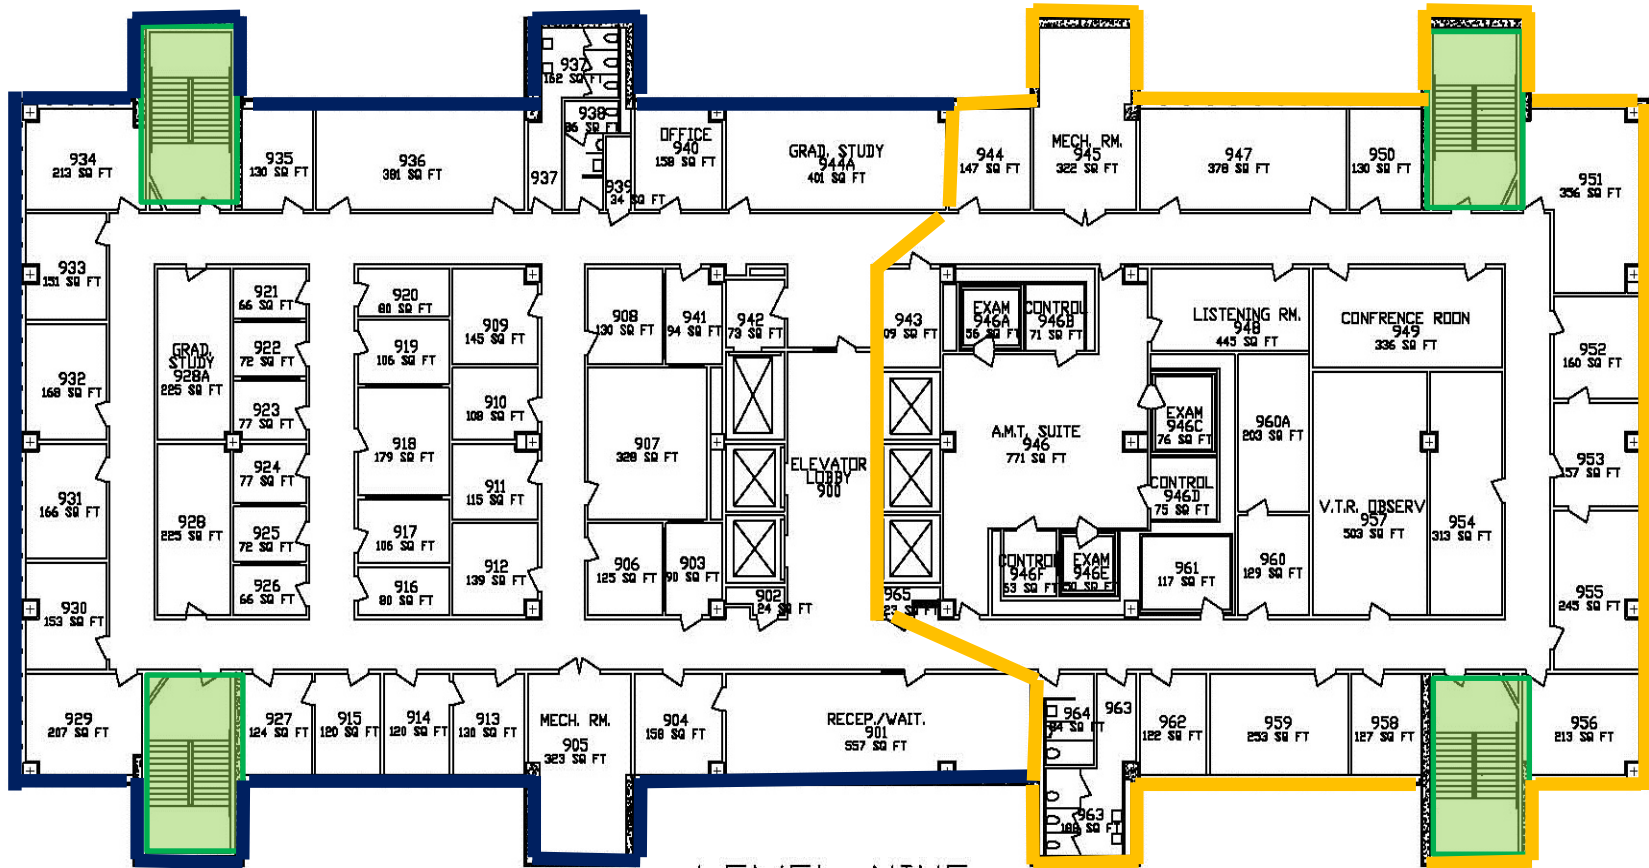

# 3<sup>rd</sup> Floor AH/SON

Stairwell  
location  
symbol

# 7<sup>th</sup> Floor AH/SON

LEVEL SEVEN  
AH/SON

Stairwell  
location  
symbol

**PURPLE**  
Rachel Trommelen

**GOLD**  
Jane Eason  
Thuha Hoang

# 8<sup>th</sup> Floor AH/SON

LEVEL EIGHT  
AH/SON

Stairwell  
location  
symbol

**PURPLE**  
Kelli Alig

**GOLD**  
Mark Blanchard  
Lee Barton

# 9<sup>TH</sup> Floor AH/SON

LEVEL NINE  
AH/SON

Stairwell  
location  
symbol

**PURPLE**  
Annette Hurley-Larmeu

**GOLD**  
Jerald James