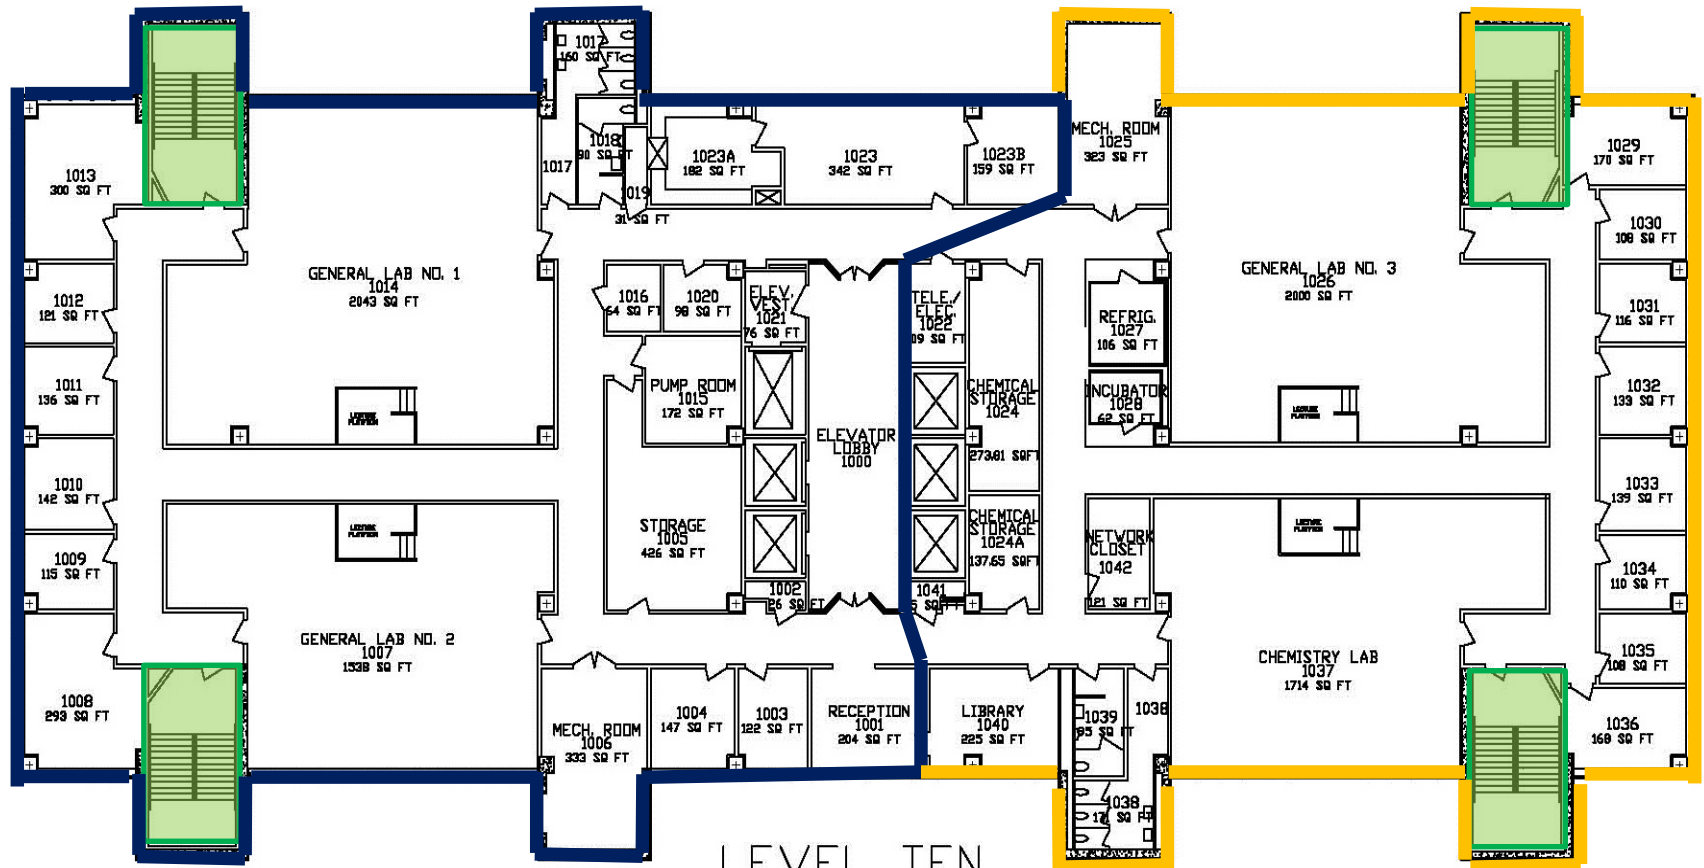

# 3<sup>rd</sup> Floor AH/SON

Stairwell  
location  
symbol

# 8<sup>th</sup> Floor AH/SON

LEVEL EIGHT  
AH/SON

Stairwell  
location  
symbol

**PURPLE**  
Kelli Alig

**GOLD**  
Mark Blanchard  
Lee Barton

# 9<sup>TH</sup> Floor AH/SON

LEVEL NINE  
AH/SON

Stairwell  
location  
symbol

**PURPLE**  
Annette Hurley-Larmeu

**GOLD**  
Jerald James

# 10<sup>th</sup> Floor AH/SON

LEVEL TEN  
AH/SON

Stairwell  
location  
symbol

**PURPLE**  
Michele Zitzmann

**GOLD**  
Patsy Jarreau