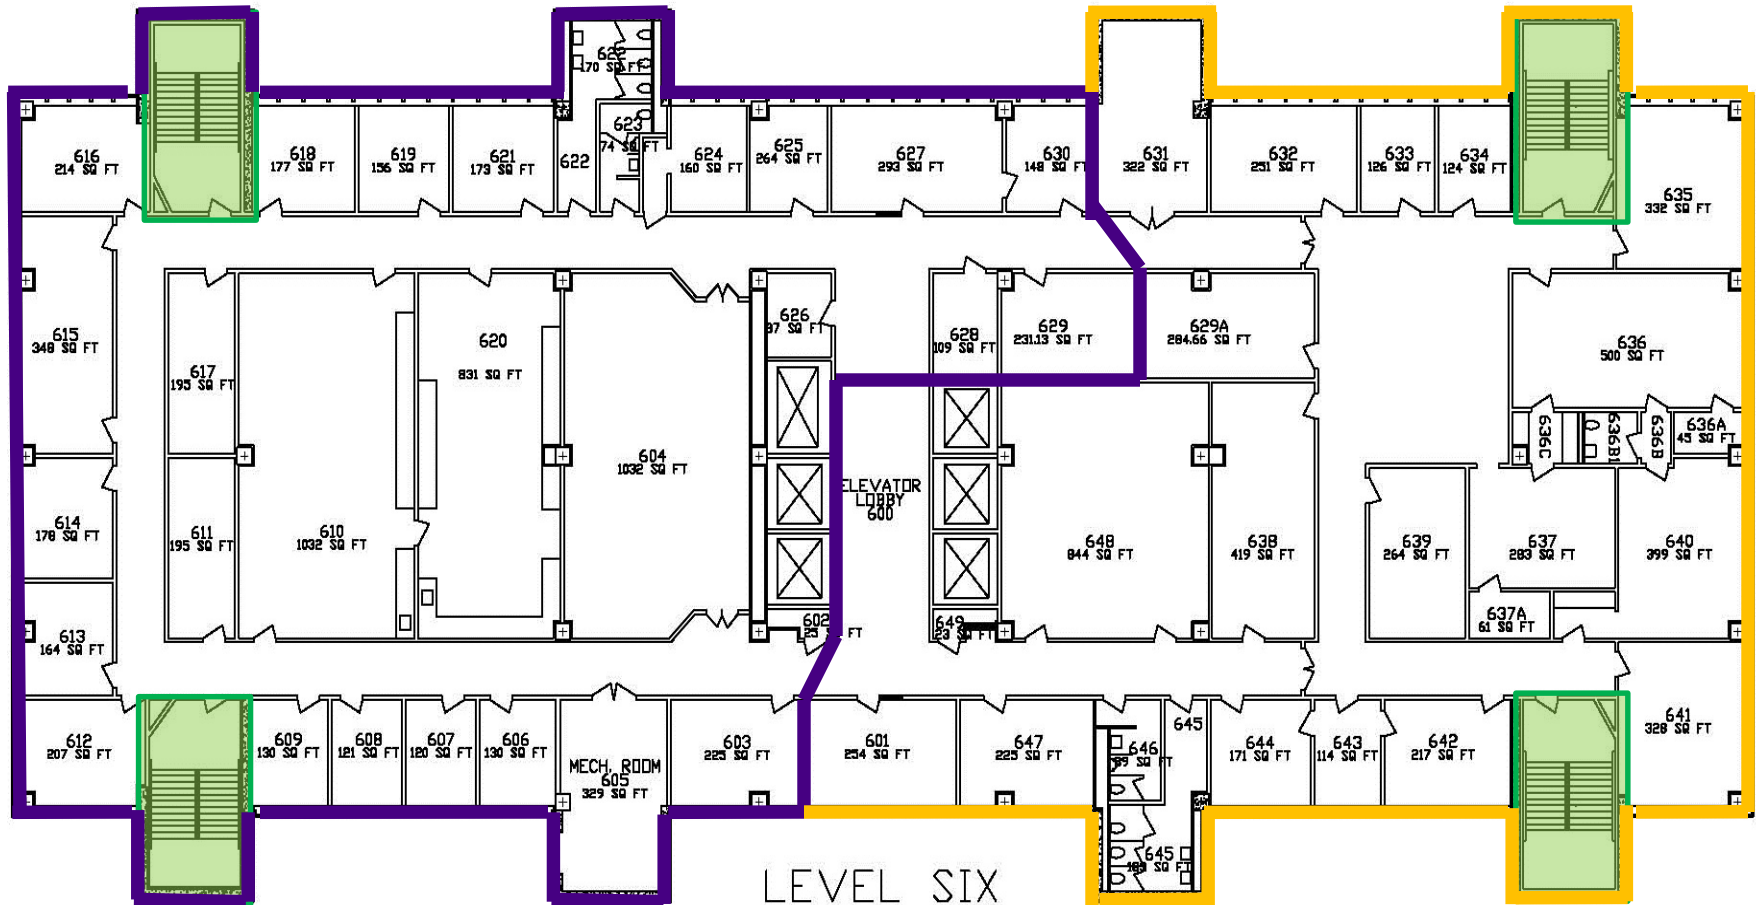

# 3<sup>rd</sup> Floor AH/SON

Stairwell  
location  
symbol

# 4<sup>th</sup> Floor AH/SON

LEVEL FOUR  
AH/SON

Stairwell  
location  
symbol

**PURPLE**  
Geremie Loupe

**GOLD**  
Marco Sosa

# 5<sup>th</sup> Floor AH/SON

LEVEL FIVE  
AH/SON

Stairwell  
location  
symbol

**PURPLE**  
TBD

**GOLD**  
TBD

# 6<sup>th</sup> Floor AH/SON

LEVEL SIX  
AH/SON

Stairwell  
location  
symbol

**PURPLE**  
Yudi Cazan

**GOLD**  
Cristina Guillory