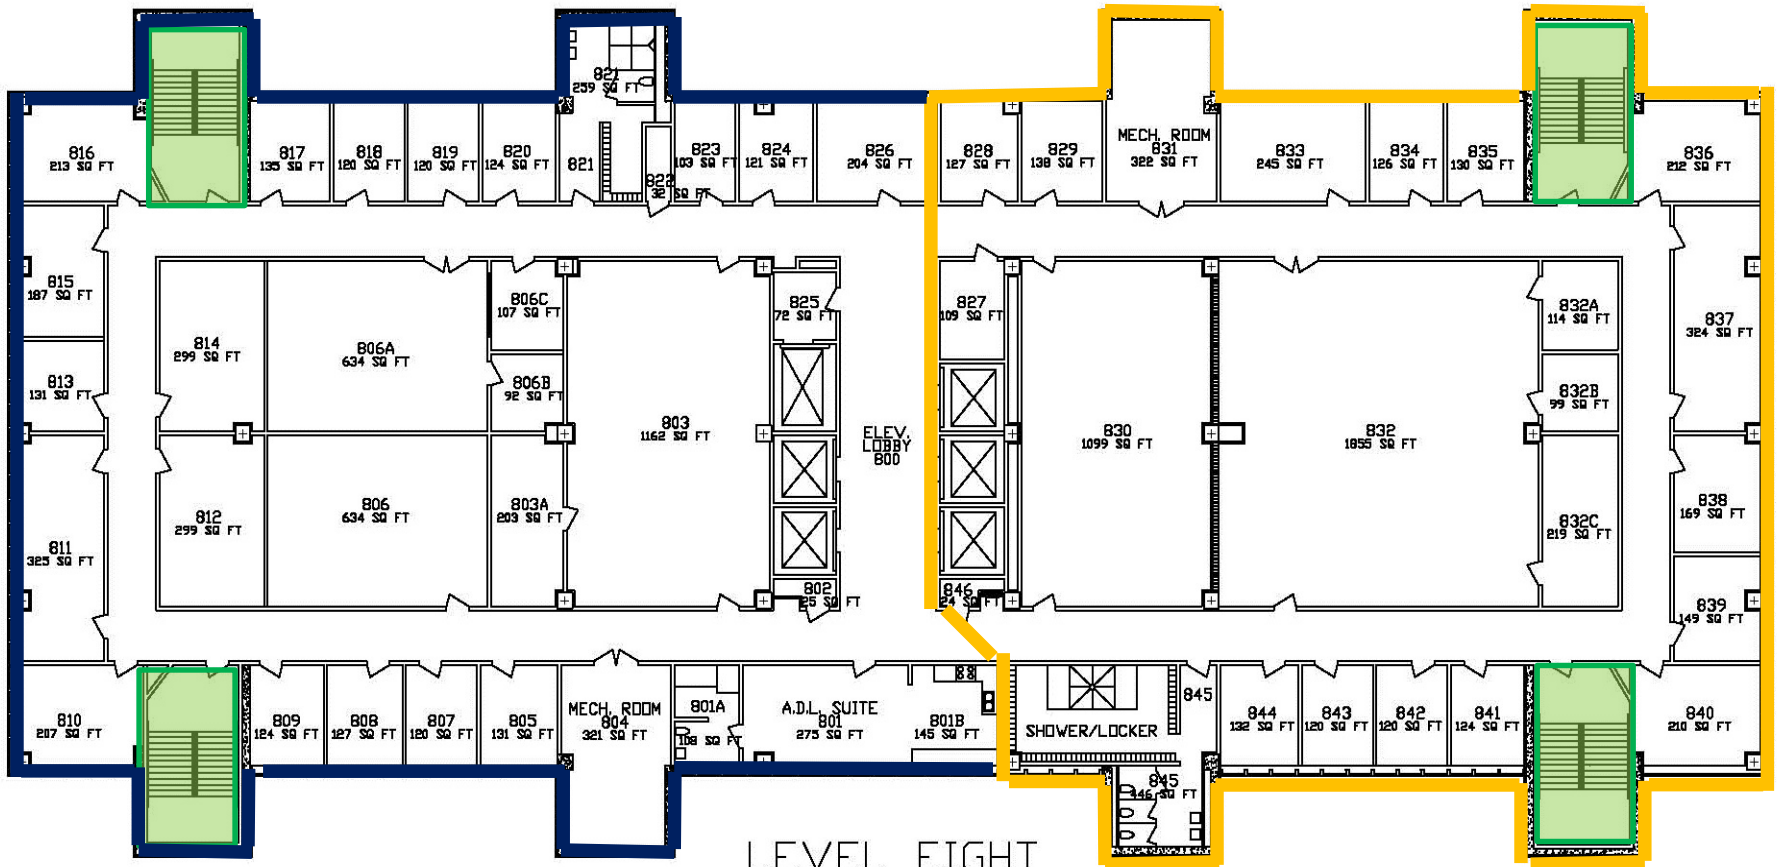

# 3<sup>rd</sup> Floor AH/SON

Stairwell  
location  
symbol

# 7<sup>th</sup> Floor AH/SON

LEVEL SEVEN  
AH/SON

Stairwell  
location  
symbol

**PURPLE**  
Rachel Trommelen

**GOLD**  
Jane Eason  
Thuha Hoang

# 8<sup>th</sup> Floor AH/SON

LEVEL EIGHT  
AH/SON

Stairwell  
location  
symbol

**PURPLE**  
Kelli Alig

**GOLD**  
Mark Blanchard  
Lee Barton

# 9<sup>TH</sup> Floor AH/SON

LEVEL NINE  
AH/SON

Stairwell  
location  
symbol

**PURPLE**  
Annette Hurley-Larmeu

**GOLD**  
Jerald James