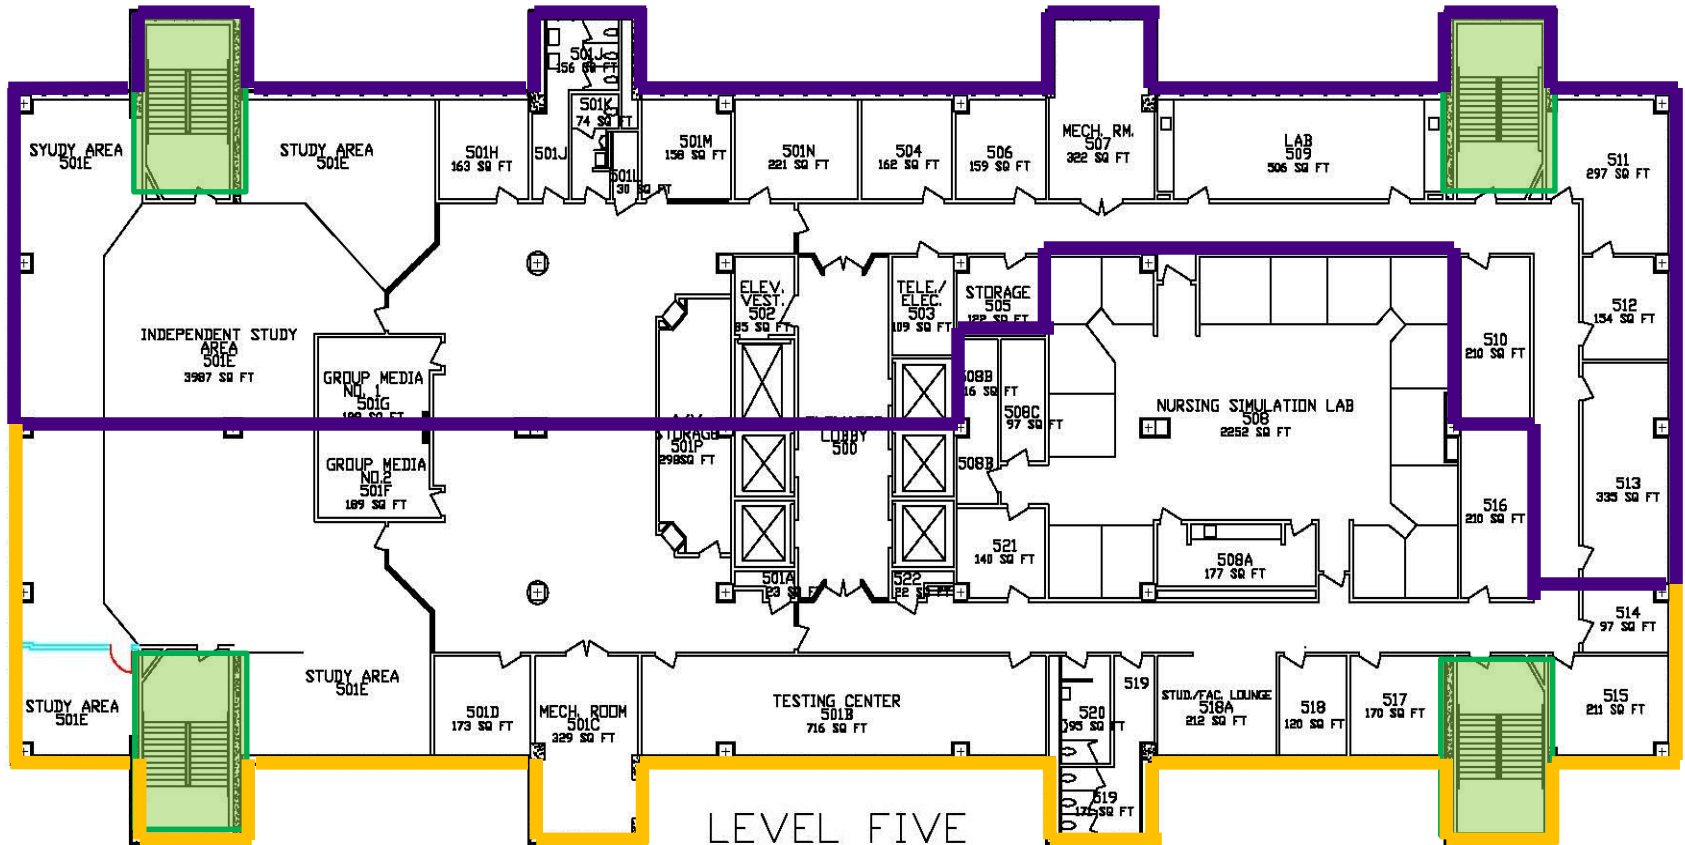

# 3<sup>rd</sup> Floor AH/SON

Stairwell  
location  
symbol

# 4<sup>th</sup> Floor AH/SON

LEVEL FOUR  
AH/SON

Stairwell  
location  
symbol

**PURPLE**  
Geremie Loupe

**GOLD**  
Marco Sosa

# 5<sup>th</sup> Floor AH/SON

LEVEL FIVE  
AH/SON

Stairwell  
location  
symbol

**PURPLE**  
TBD

**GOLD**  
TBD

# 7<sup>th</sup> Floor AH/SON

LEVEL SEVEN  
AH/SON

Stairwell  
location  
symbol

**PURPLE**  
Rachel Trommelen

**GOLD**  
Jane Eason  
Thuha Hoang