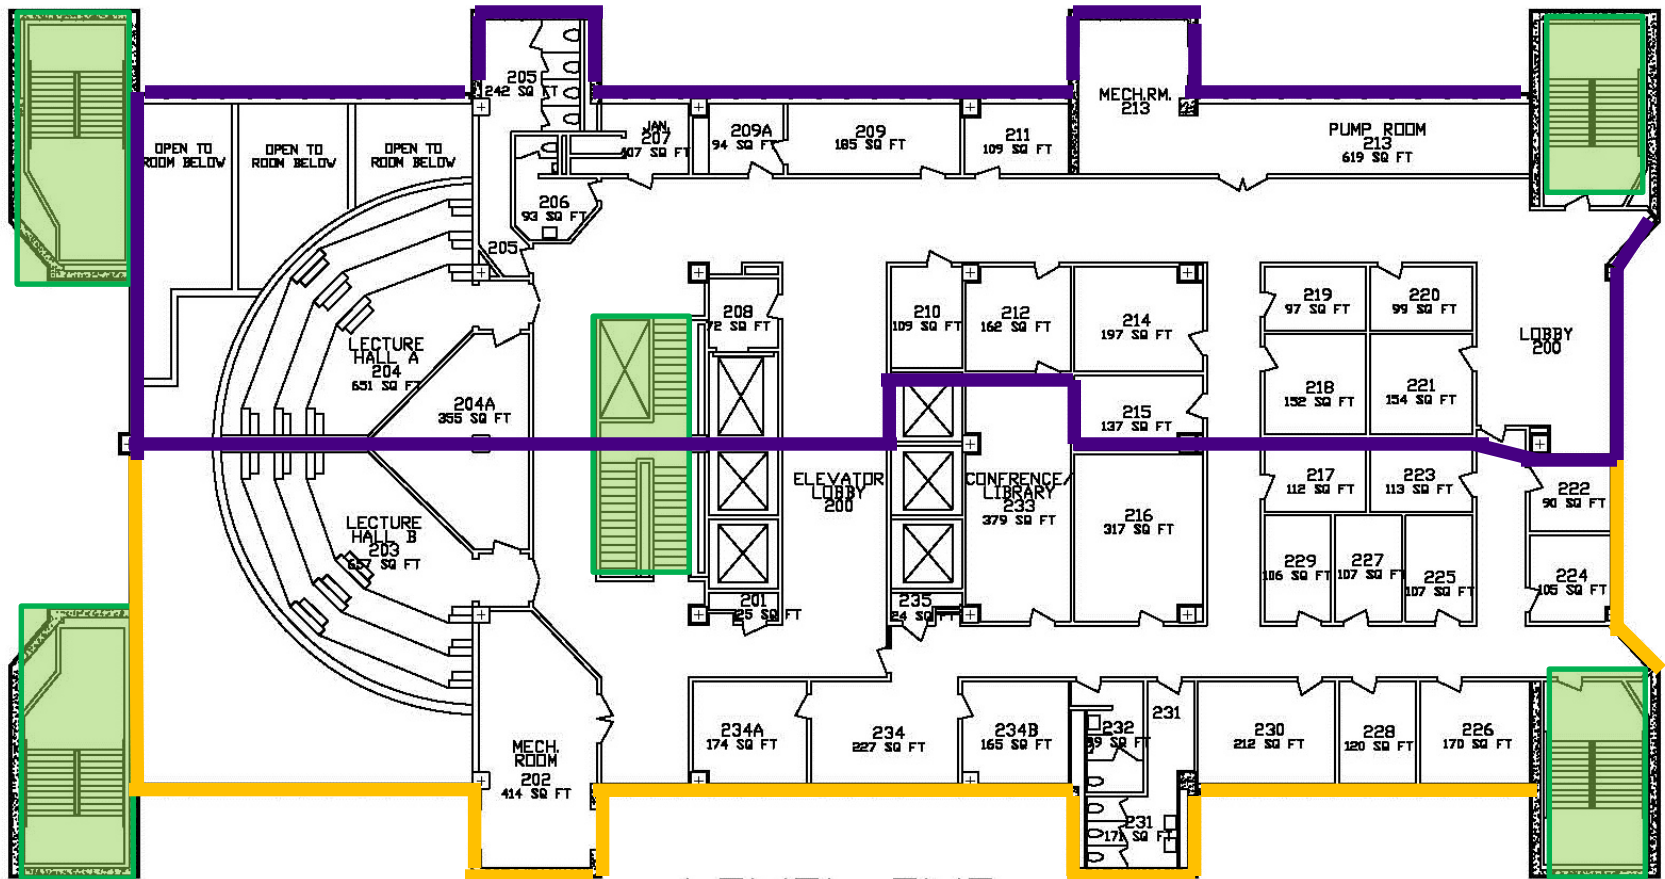

# 2<sup>nd</sup> Floor – AH/SON

LEVEL TWO  
AH/SON

Stairwell  
location  
symbol

**PURPLE**  
Richard Smith

**GOLD**  
Marco Sosa  
Michele Lowery

# 3<sup>rd</sup> Floor AH/SON

Stairwell  
location  
symbol

# 4<sup>th</sup> Floor AH/SON

LEVEL FOUR  
AH/SON

Stairwell  
location  
symbol

**PURPLE**  
Geremie Loupe

**GOLD**  
Marco Sosa

# 5<sup>th</sup> Floor AH/SON

LEVEL FIVE  
AH/SON

Stairwell  
location  
symbol

**PURPLE**  
TBD

**GOLD**  
TBD