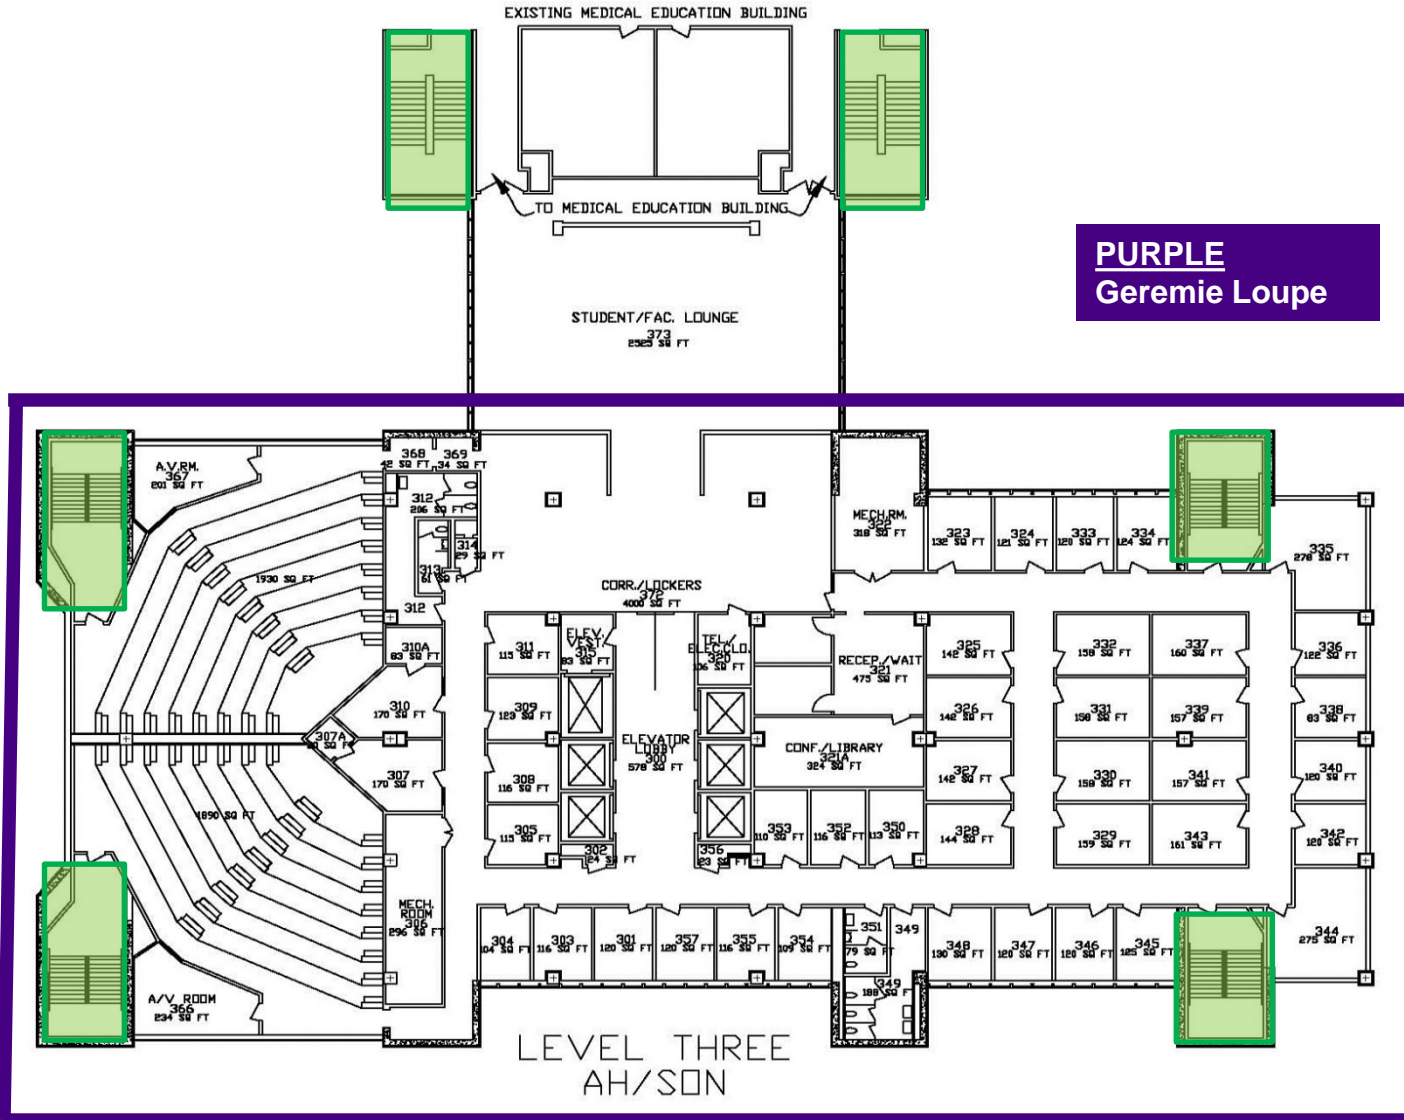

# 2<sup>nd</sup> Floor – AH/SON

LEVEL TWO  
AH/SON

Stairwell  
location  
symbol

**PURPLE**  
Richard Smith

**GOLD**  
Marco Sosa  
Michele Lowery

# 3<sup>rd</sup> Floor AH/SON

Stairwell  
location  
symbol

# 4<sup>th</sup> Floor AH/SON

LEVEL FOUR  
AH/SON

Stairwell  
location  
symbol

**PURPLE**  
Geremie Loupe

**GOLD**  
Marco Sosa

# 5<sup>th</sup> Floor AH/SON

LEVEL FIVE  
AH/SON

Stairwell  
location  
symbol

**PURPLE**  
TBD

**GOLD**  
TBD