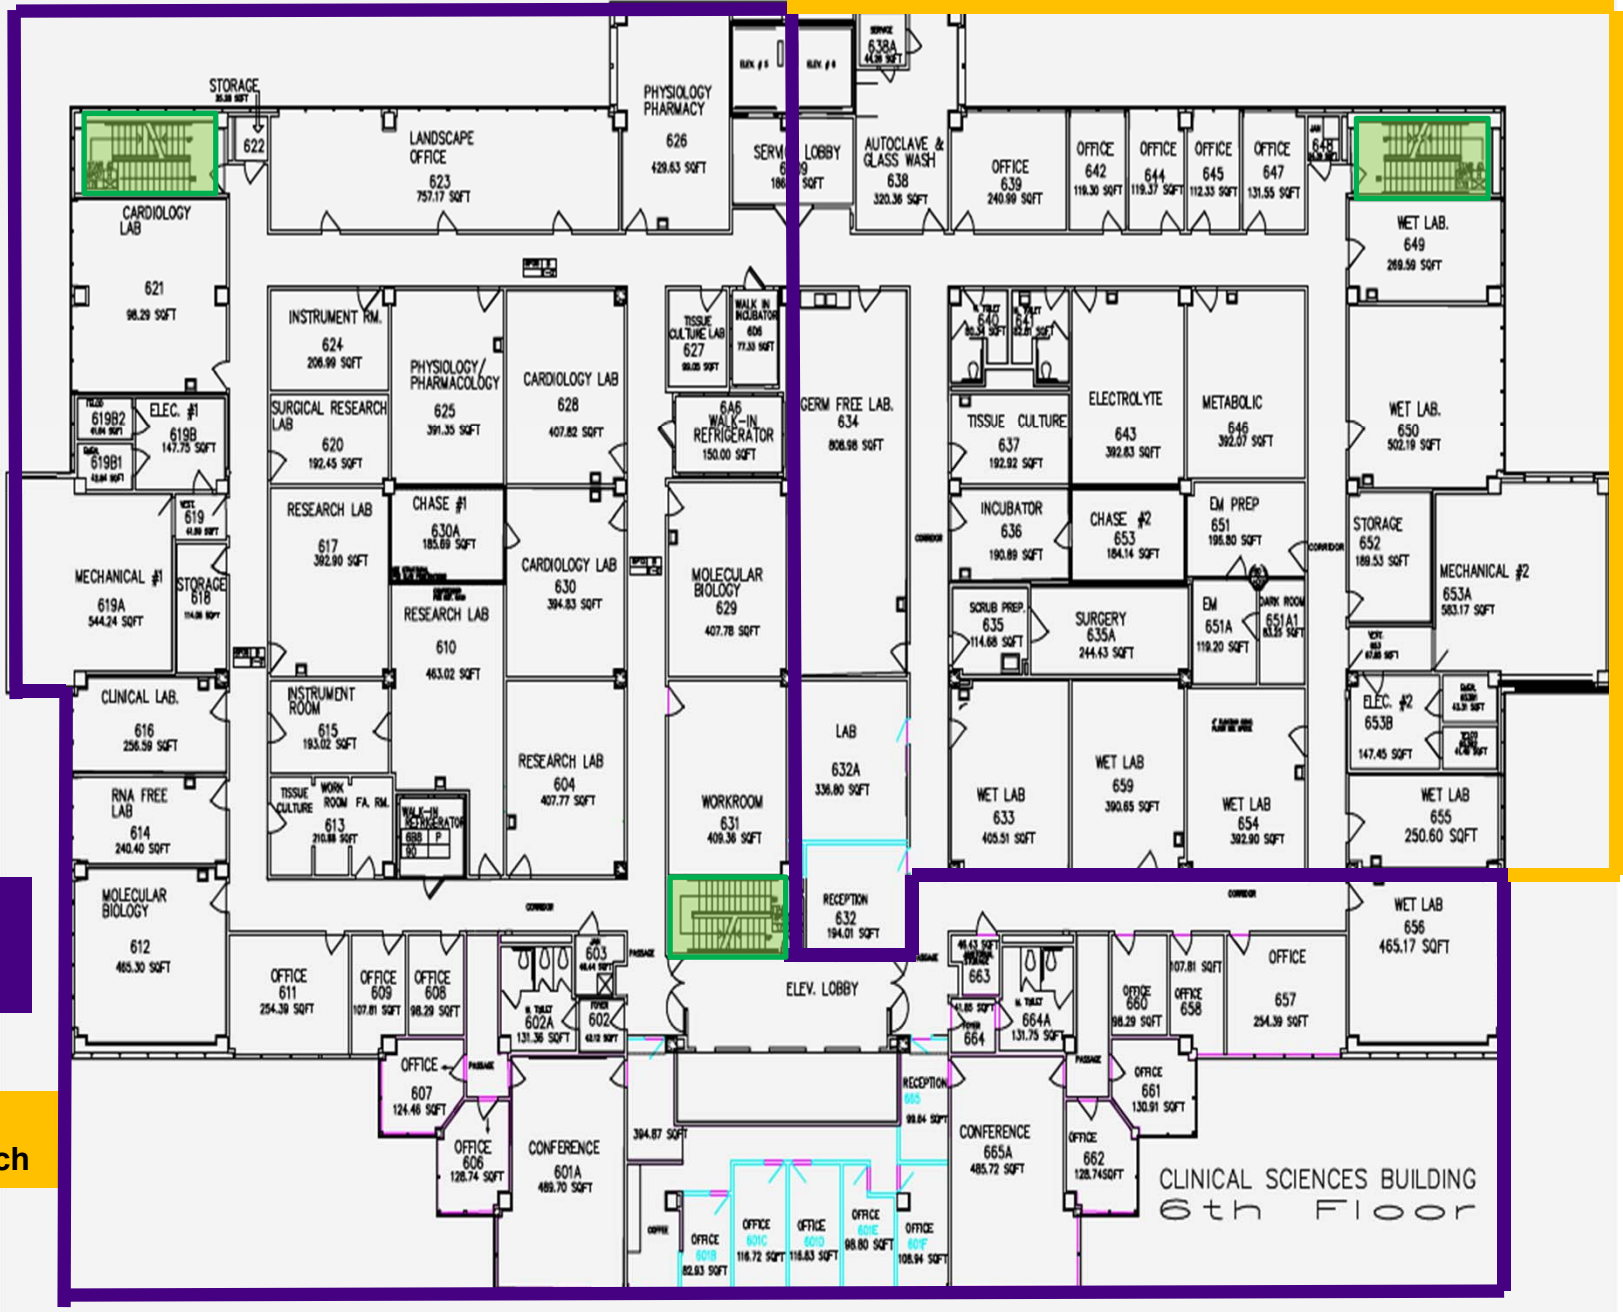

GOLD
Andrew Hollenbach

Stairwell location symbol

PURPLE
Tanya Milosavljevic

GOLD
Judy Crabtree