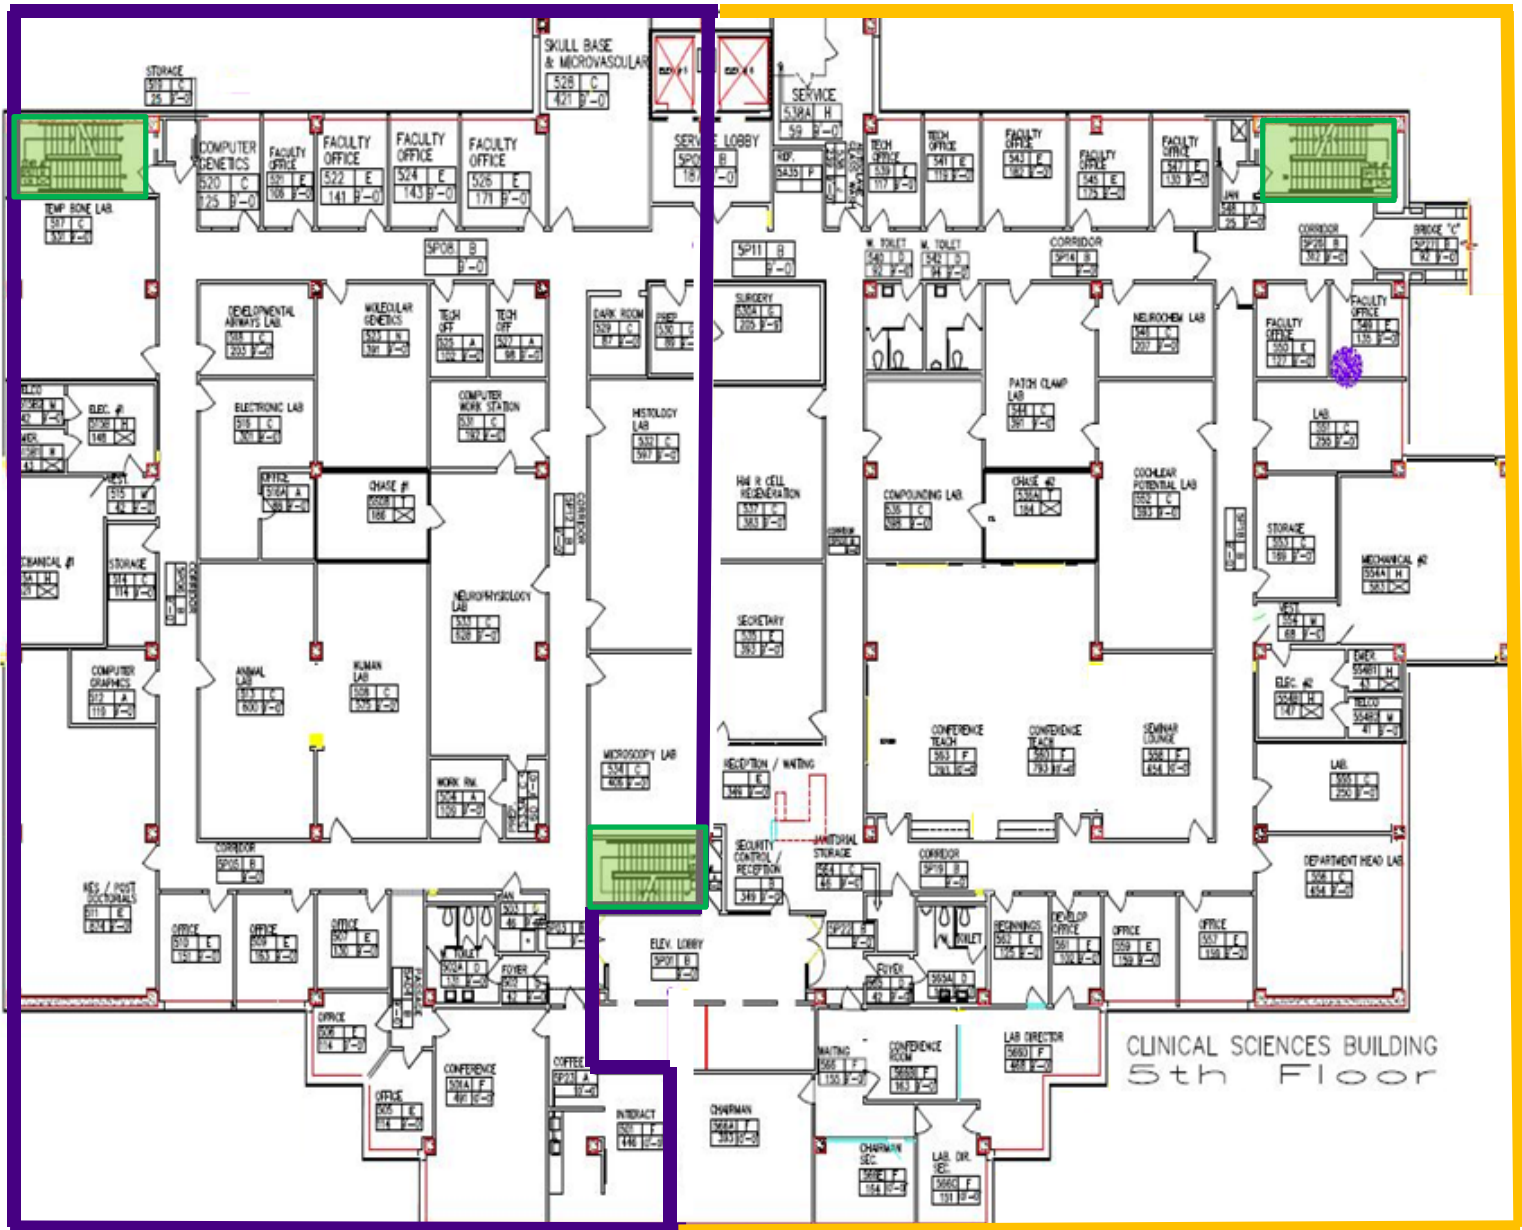

Stairwell location symbol

PURPLE
Deanna Loerward

GOLD
Carlos Busso