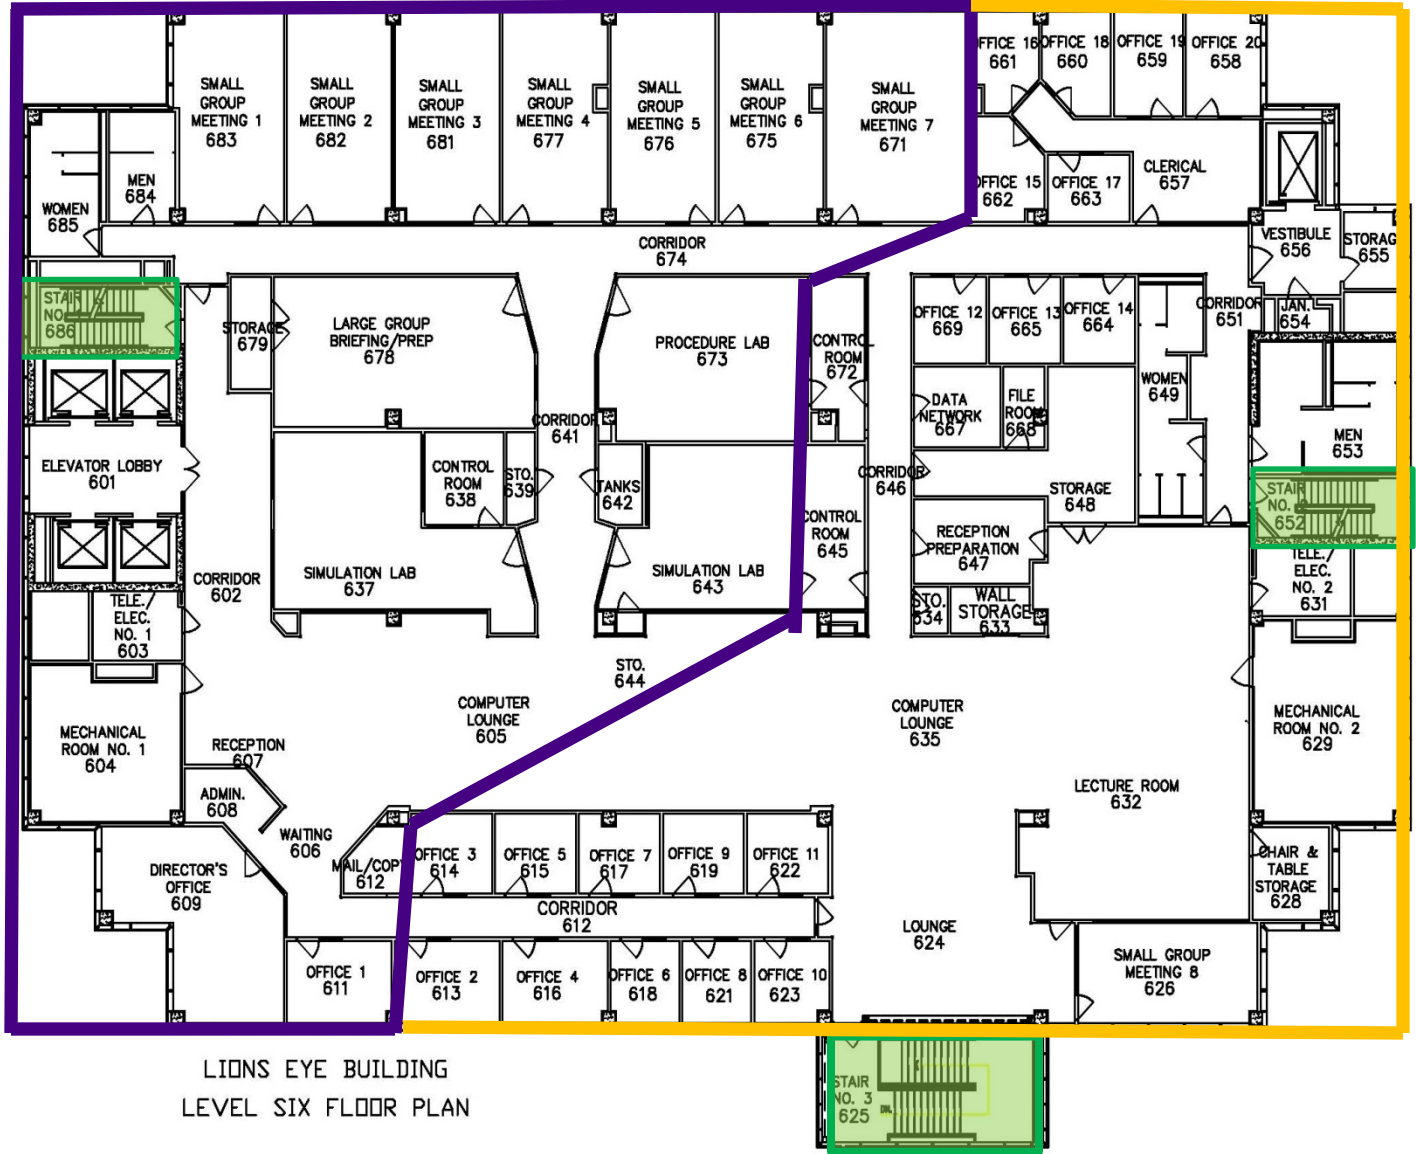

PURPLE

GOLD

LIONS EYE BUILDING
LEVEL FOUR FLOOR PLAN

Stairwell location symbol

PURPLE
Karen Eigenbrod

GOLD
Cathy Torres

LIONS EYE BUILDING
LEVEL FIVE FLOOR PLAN

Stairwell location symbol

PURPLE
Stephanie Galendez

GOLD
Kristen Chighizola

LIONS EYE BUILDING
LEVEL SIX FLOOR PLAN

Stairwell location symbol

PURPLE
Wendy Brown

GOLD
Wendy Roark
William Gordan

LIONS EYE BUILDING
LEVEL SEVEN FLOOR PLAN

Stairwell location symbol

PURPLE
Brenda Chiappinelli

GOLD
Viktoriya Kurganov

LSU/LIONS EYE CLINIC 8TH FLOOR PLAN

Stairwell location symbol

PURPLE
Ludmilla Belayev

GOLD
Hamilton Farris

LSU/LIONS EYE CLINIC
9TH FLOOR PLAN