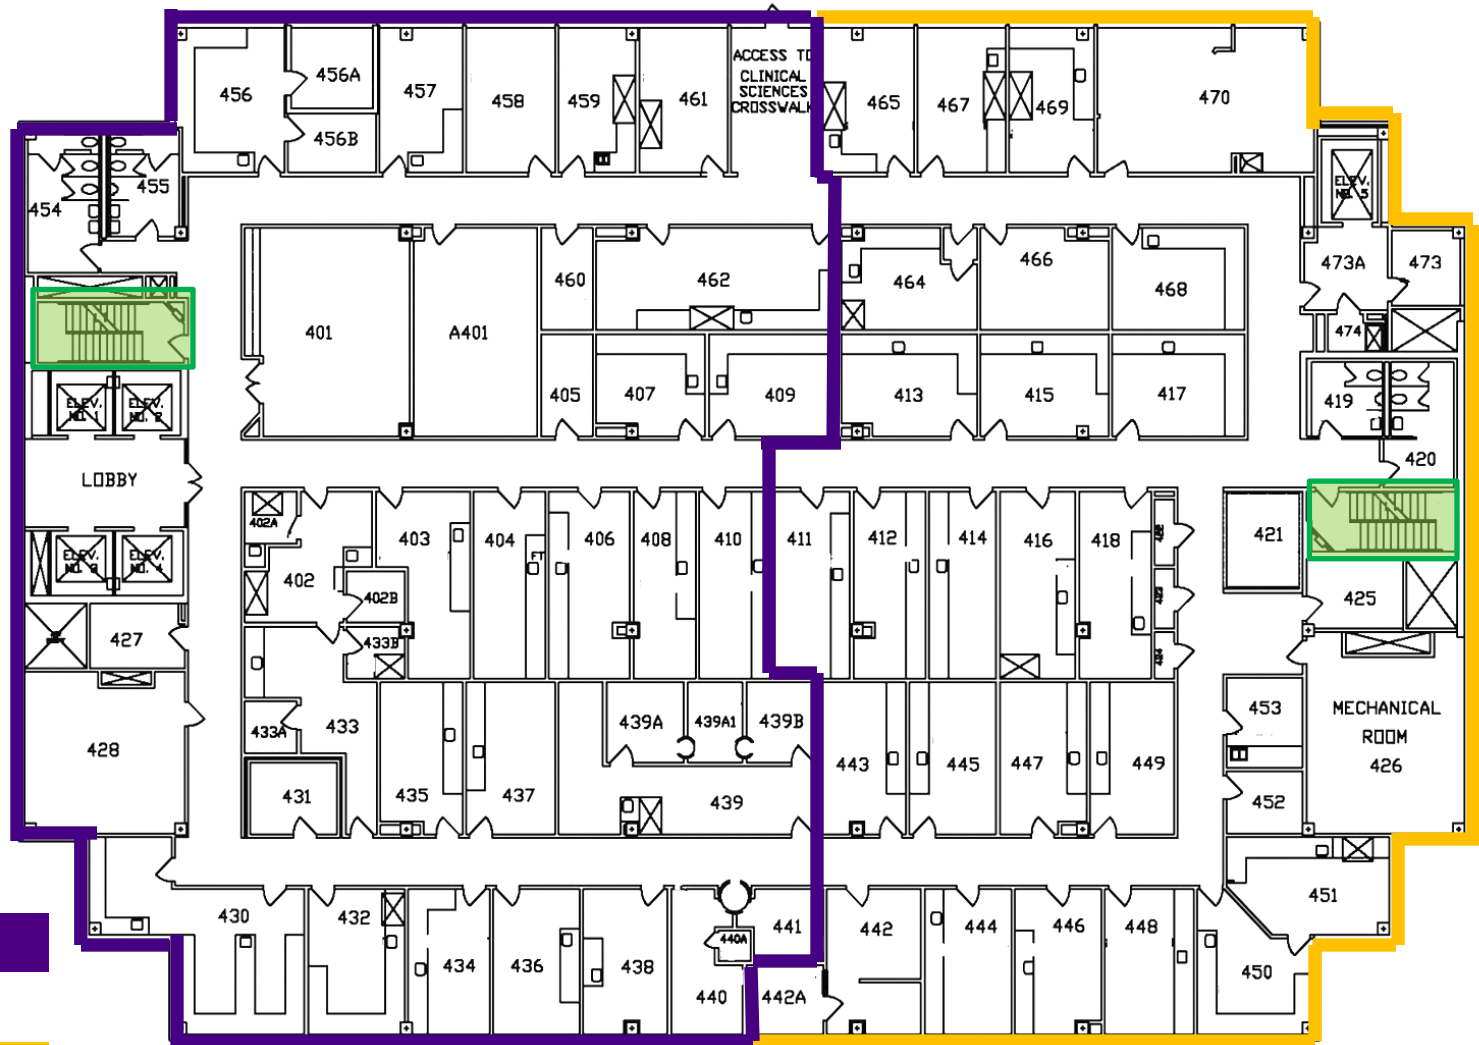

Stairwell location symbol

Lions Eye Center 2nd Floor

PURPLE
Brent Mumphey

GOLD
Lauren Maniscalco

BLUE
Toya Shanklin

YELLOW
Michael Celestine

Last Pass Through
Daesy Behrhorst

Stairwell location symbol

PURPLE

GOLD

LIONS EYE BUILDING
LEVEL FOUR FLOOR PLAN

Stairwell location symbol

PURPLE
Karen Eigenbrod

GOLD
Cathy Torres

LIONS EYE BUILDING
LEVEL FIVE FLOOR PLAN

Stairwell location symbol

PURPLE
Stephanie Galendez

GOLD
Kristen Chighizola

LIONS EYE BUILDING
LEVEL SIX FLOOR PLAN

Stairwell location symbol

PURPLE
Wendy Brown

GOLD
Wendy Roark
William Gordan

LIONS EYE BUILDING
LEVEL SEVEN FLOOR PLAN

Stairwell location symbol

PURPLE
Brenda Chiappinelli

GOLD
Viktoriya Kurganov

LSU/LIONS EYE CLINIC 8TH FLOOR PLAN

Stairwell location symbol

PURPLE
Ludmilla Belayev

GOLD
Hamilton Farris

LSU/LIONS EYE CLINIC
9TH FLOOR PLAN