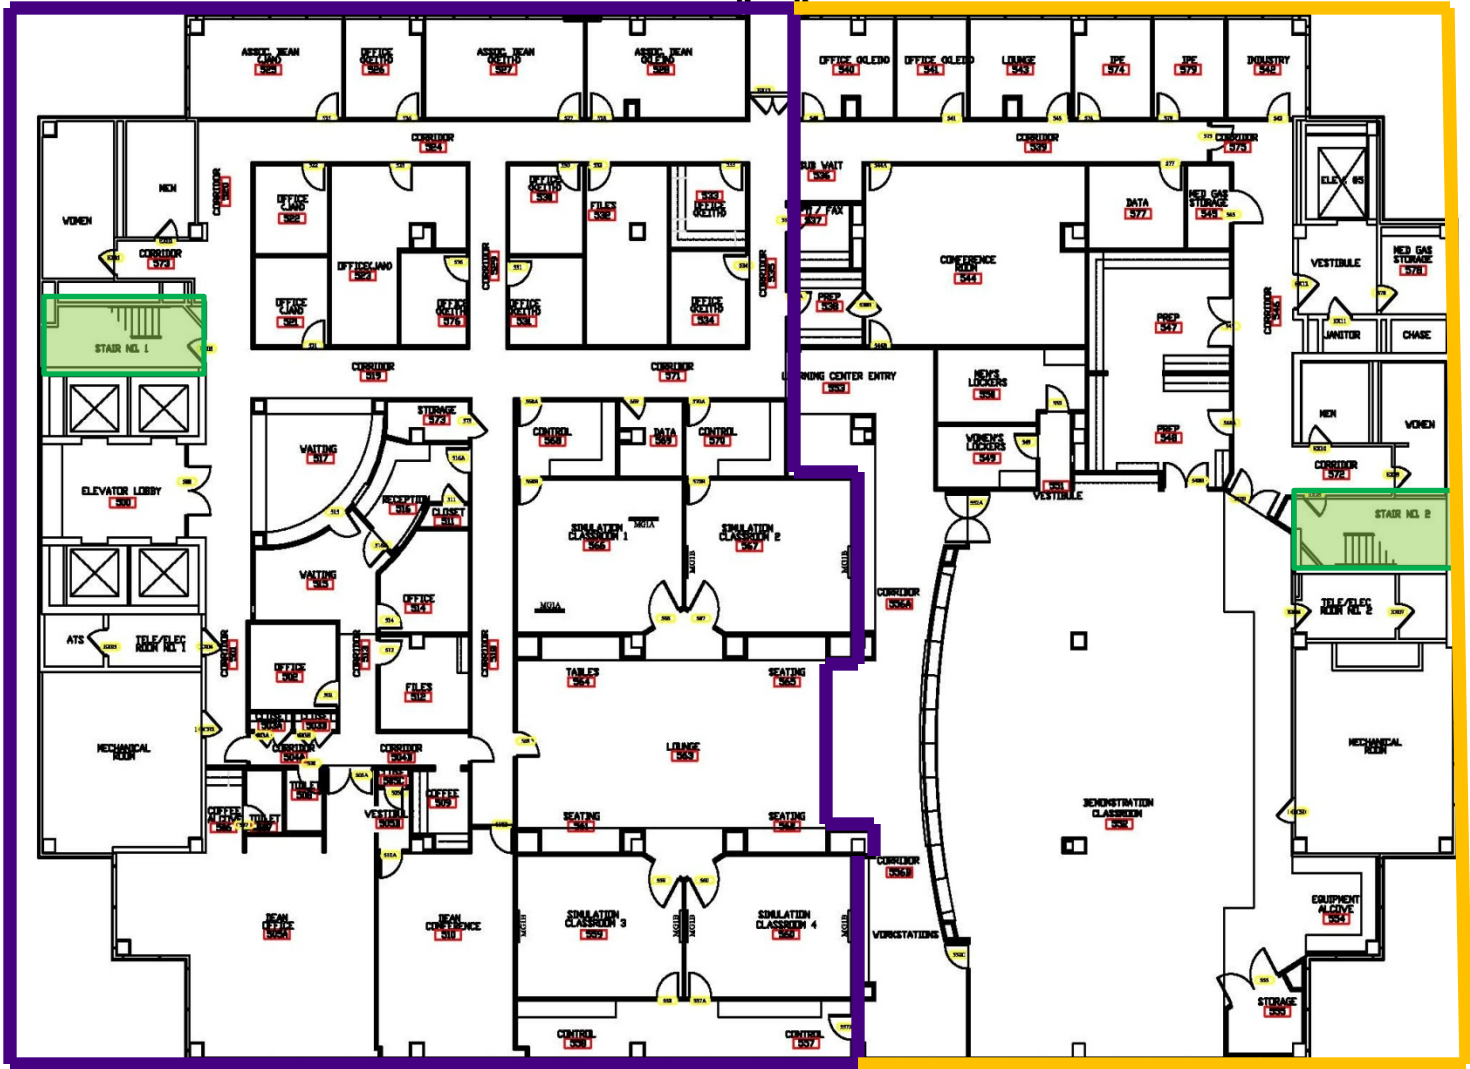

Stairwell location symbol

Lions Eye Center 2nd Floor

PURPLE
Brent Mumphey

GOLD
Lauren Maniscalco

BLUE
Toya Shanklin

YELLOW
Michael Celestine

Last Pass Through
Daesy Behrhorst

Stairwell location symbol

PURPLE

GOLD

LIONS EYE BUILDING
LEVEL FOUR FLOOR PLAN

Stairwell location symbol

PURPLE
Karen Eigenbrod

GOLD
Cathy Torres

LIONS EYE BUILDING
LEVEL FIVE FLOOR PLAN

Stairwell location symbol

PURPLE
Stephanie Galendez

GOLD
Kristen Chighizola

LIONS EYE BUILDING
LEVEL SIX FLOOR PLAN

Stairwell location symbol

PURPLE
Wendy Brown

GOLD
Wendy Roark
William Gordan

LIONS EYE BUILDING
LEVEL SEVEN FLOOR PLAN

Stairwell location symbol

PURPLE
Brenda Chiappinelli

GOLD
Viktoriya Kurganov

LSU/LIONS EYE CLINIC 8TH FLOOR PLAN

Stairwell location symbol

PURPLE
Ludmilla Belayev

GOLD
Hamilton Farris

LSU/LIONS EYE CLINIC
9TH FLOOR PLAN