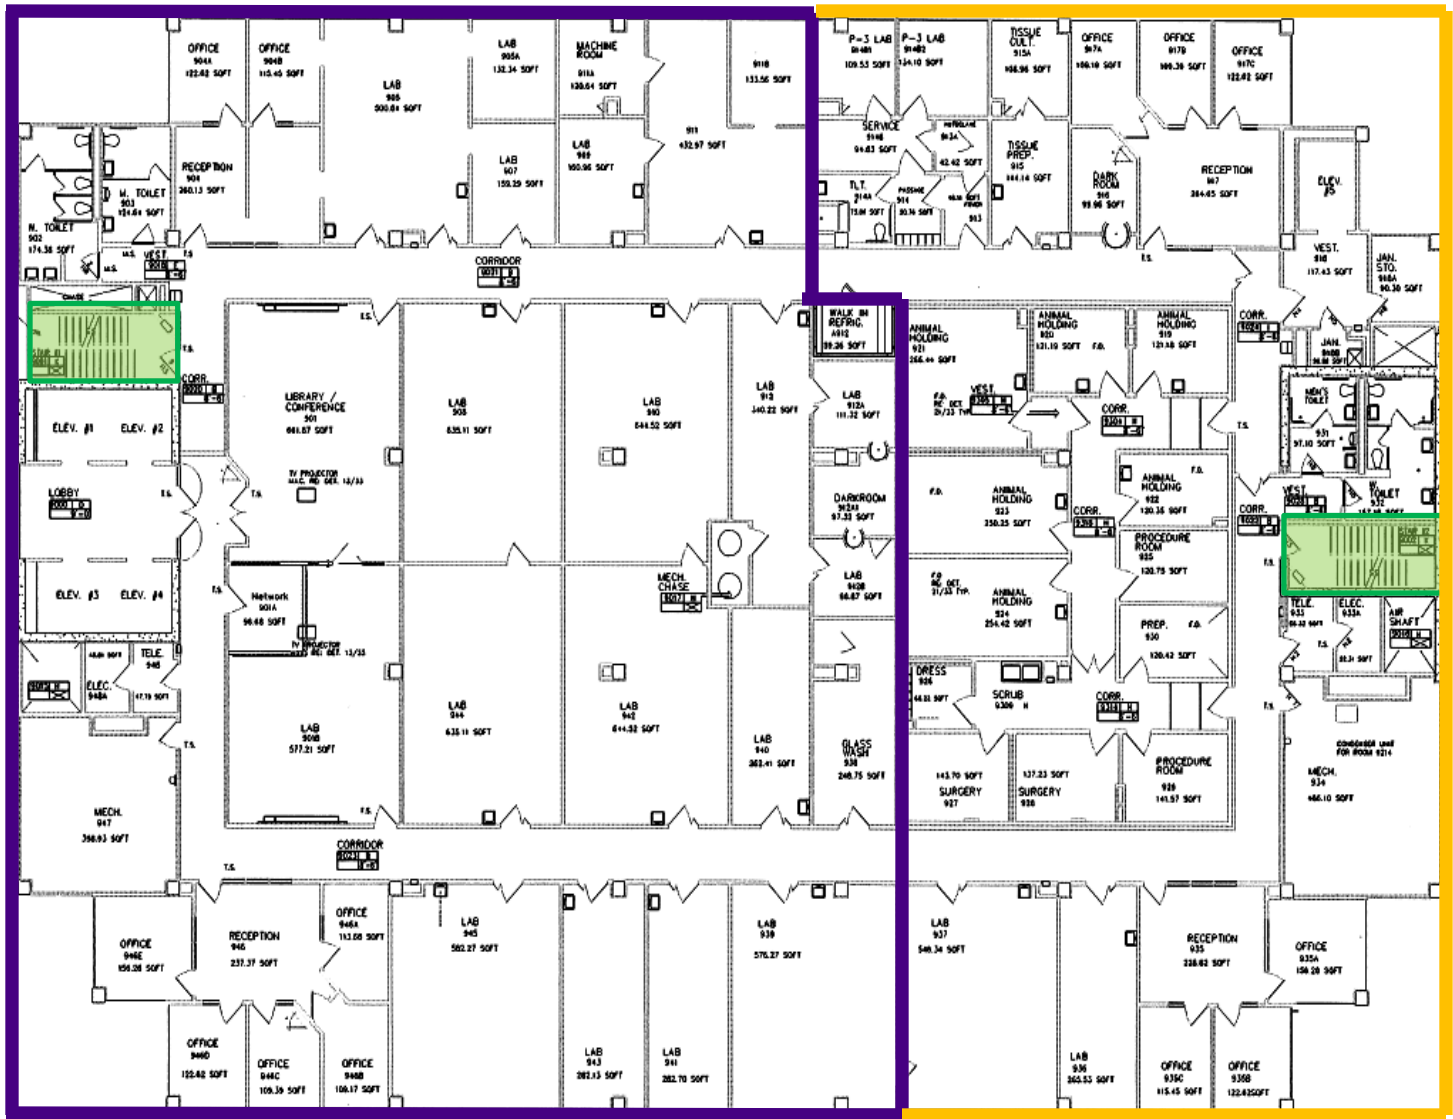

Stairwell location symbol

PURPLE
Brenda Chiappinelli

GOLD
Viktoriya Kurganov

LSU/LIONS EYE CLINIC 8TH FLOOR PLAN

Stairwell location symbol

PURPLE
Ludmilla Belayev

GOLD
Hamilton Farris

LSU/LIONS EYE CLINIC
9TH FLOOR PLAN