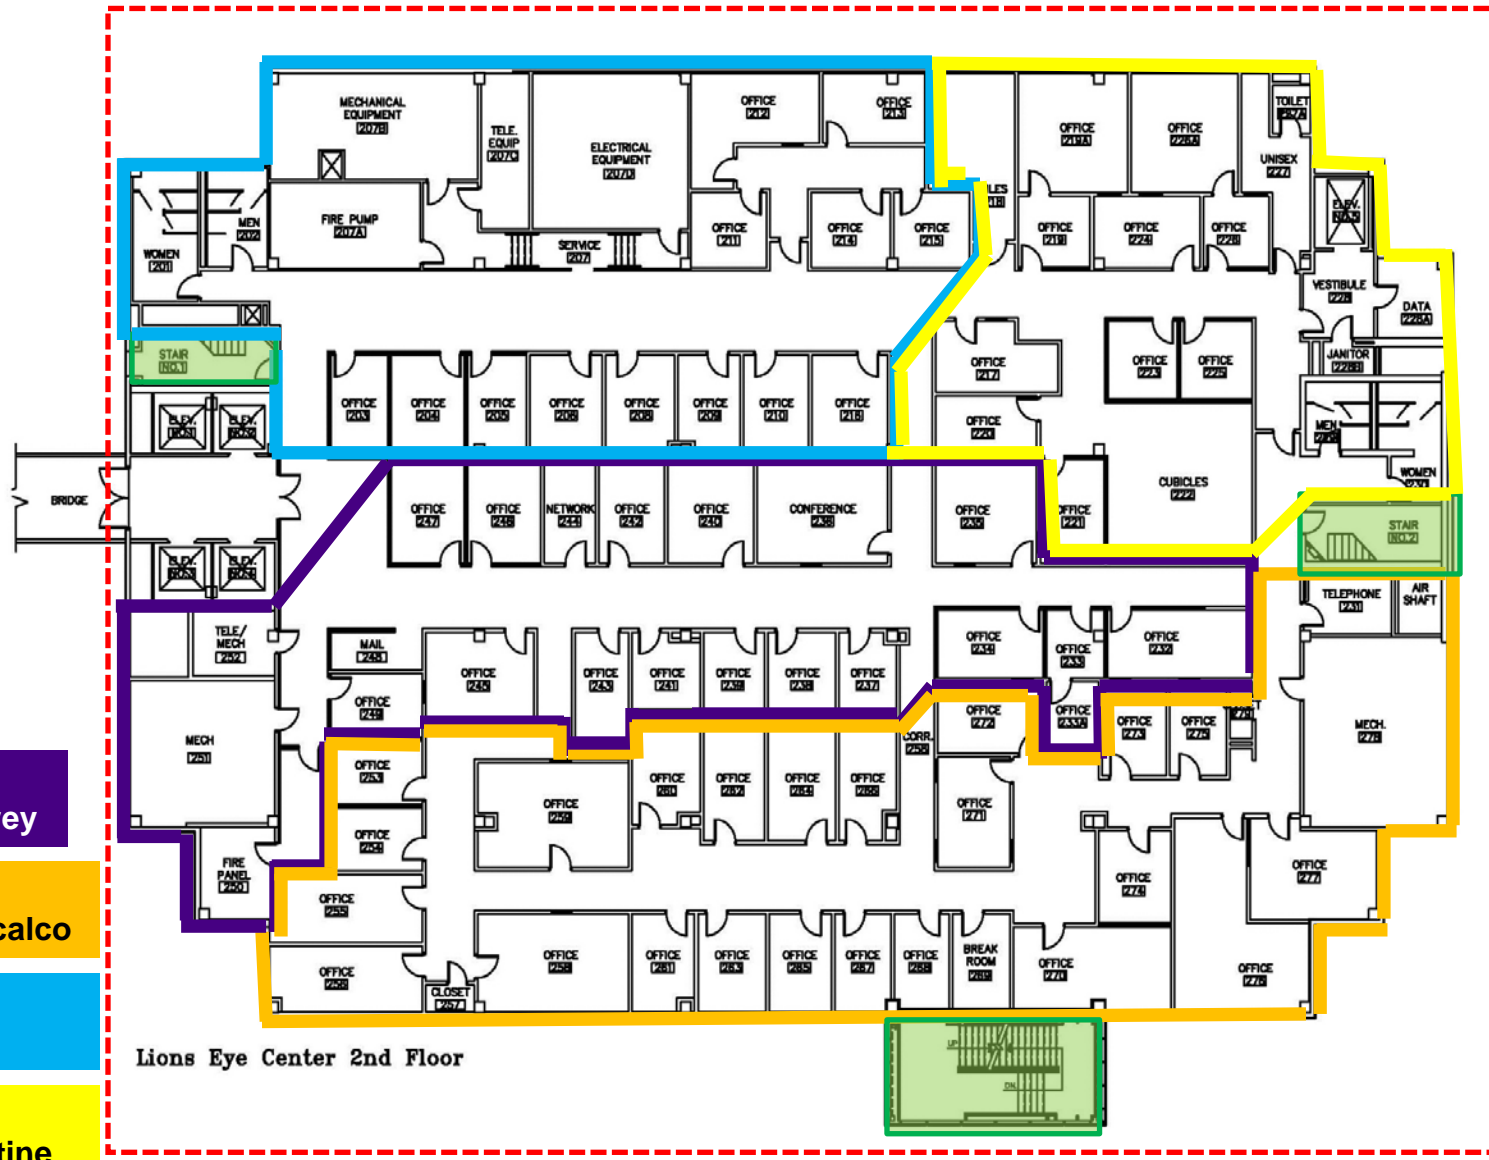

Stairwell location symbol

Lions Eye Center 2nd Floor

PURPLE
Brent Mumphey

GOLD
Lauren Maniscalco

BLUE
Toya Shanklin

YELLOW
Michael Celestine

Last Pass Through
Daesy Behrhorst

Stairwell location symbol

PURPLE

GOLD

LIONS EYE BUILDING
LEVEL FOUR FLOOR PLAN

Stairwell location symbol

PURPLE
Karen Eigenbrod

GOLD
Cathy Torres

LIONS EYE BUILDING
LEVEL FIVE FLOOR PLAN

Stairwell location symbol

PURPLE
Stephanie Galendez

GOLD
Kristen Chighizola

LIONS EYE BUILDING
LEVEL SIX FLOOR PLAN

Stairwell location symbol

PURPLE
Wendy Brown

GOLD
Wendy Roark
William Gordan

LIONS EYE BUILDING
LEVEL SEVEN FLOOR PLAN

Stairwell location symbol

PURPLE
Brenda Chiappinelli

GOLD
Viktoriya Kurganov

LSU/LIONS EYE CLINIC 8TH FLOOR PLAN

Stairwell location symbol

PURPLE
Ludmilla Belayev

GOLD
Hamilton Farris

LSU/LIONS EYE CLINIC
9TH FLOOR PLAN