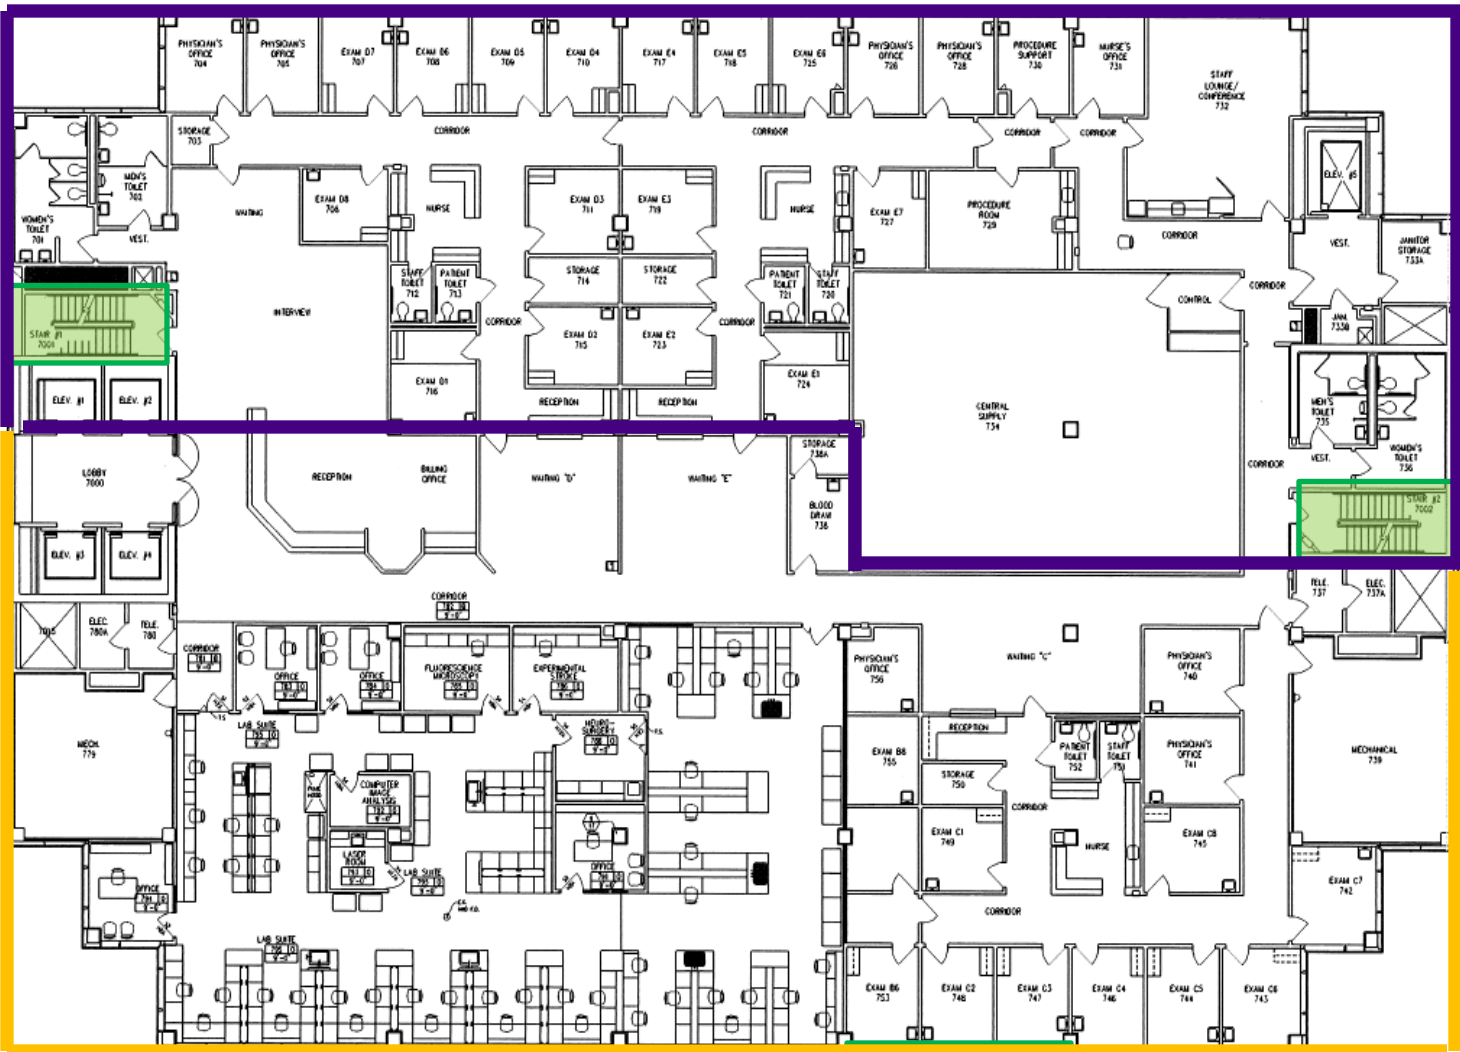

PURPLE

GOLD

LIONS EYE BUILDING
LEVEL FOUR FLOOR PLAN

Stairwell location symbol

PURPLE
Karen Eigenbrod

GOLD
Cathy Torres

LIONS EYE BUILDING
LEVEL FIVE FLOOR PLAN

Stairwell location symbol

PURPLE
Stephanie Galendez

GOLD
Kristen Chighizola

LIONS EYE BUILDING
LEVEL SIX FLOOR PLAN

Stairwell location symbol

PURPLE
Wendy Brown

GOLD
Wendy Roark
William Gordan

LIONS EYE BUILDING
LEVEL SEVEN FLOOR PLAN