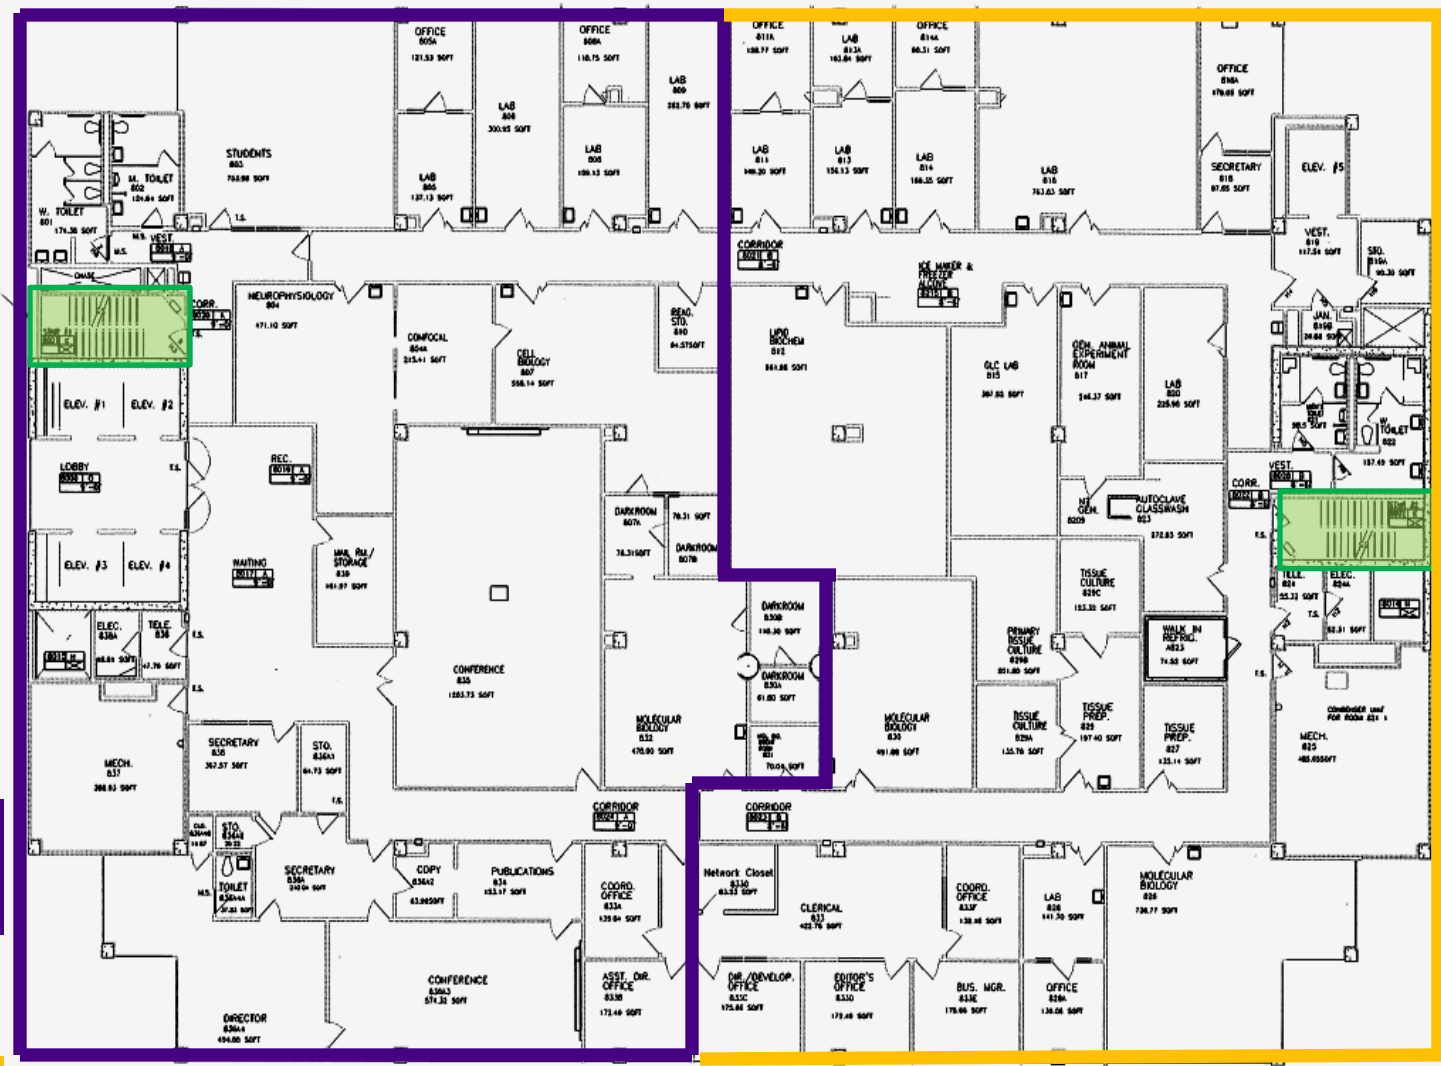

PURPLE
Stephanie Galendez

GOLD
Kristen Chighizola

LIONS EYE BUILDING
LEVEL SIX FLOOR PLAN

Stairwell location symbol

PURPLE
Wendy Brown

GOLD
Wendy Roark
William Gordan

LIONS EYE BUILDING
LEVEL SEVEN FLOOR PLAN

Stairwell location symbol

PURPLE
Brenda Chiappinelli

GOLD
Viktoriya Kurganov

LSU/LIONS EYE CLINIC 8TH FLOOR PLAN

Stairwell location symbol

PURPLE
Ludmilla Belayev

GOLD
Hamilton Farris

LSU/LIONS EYE CLINIC
9TH FLOOR PLAN