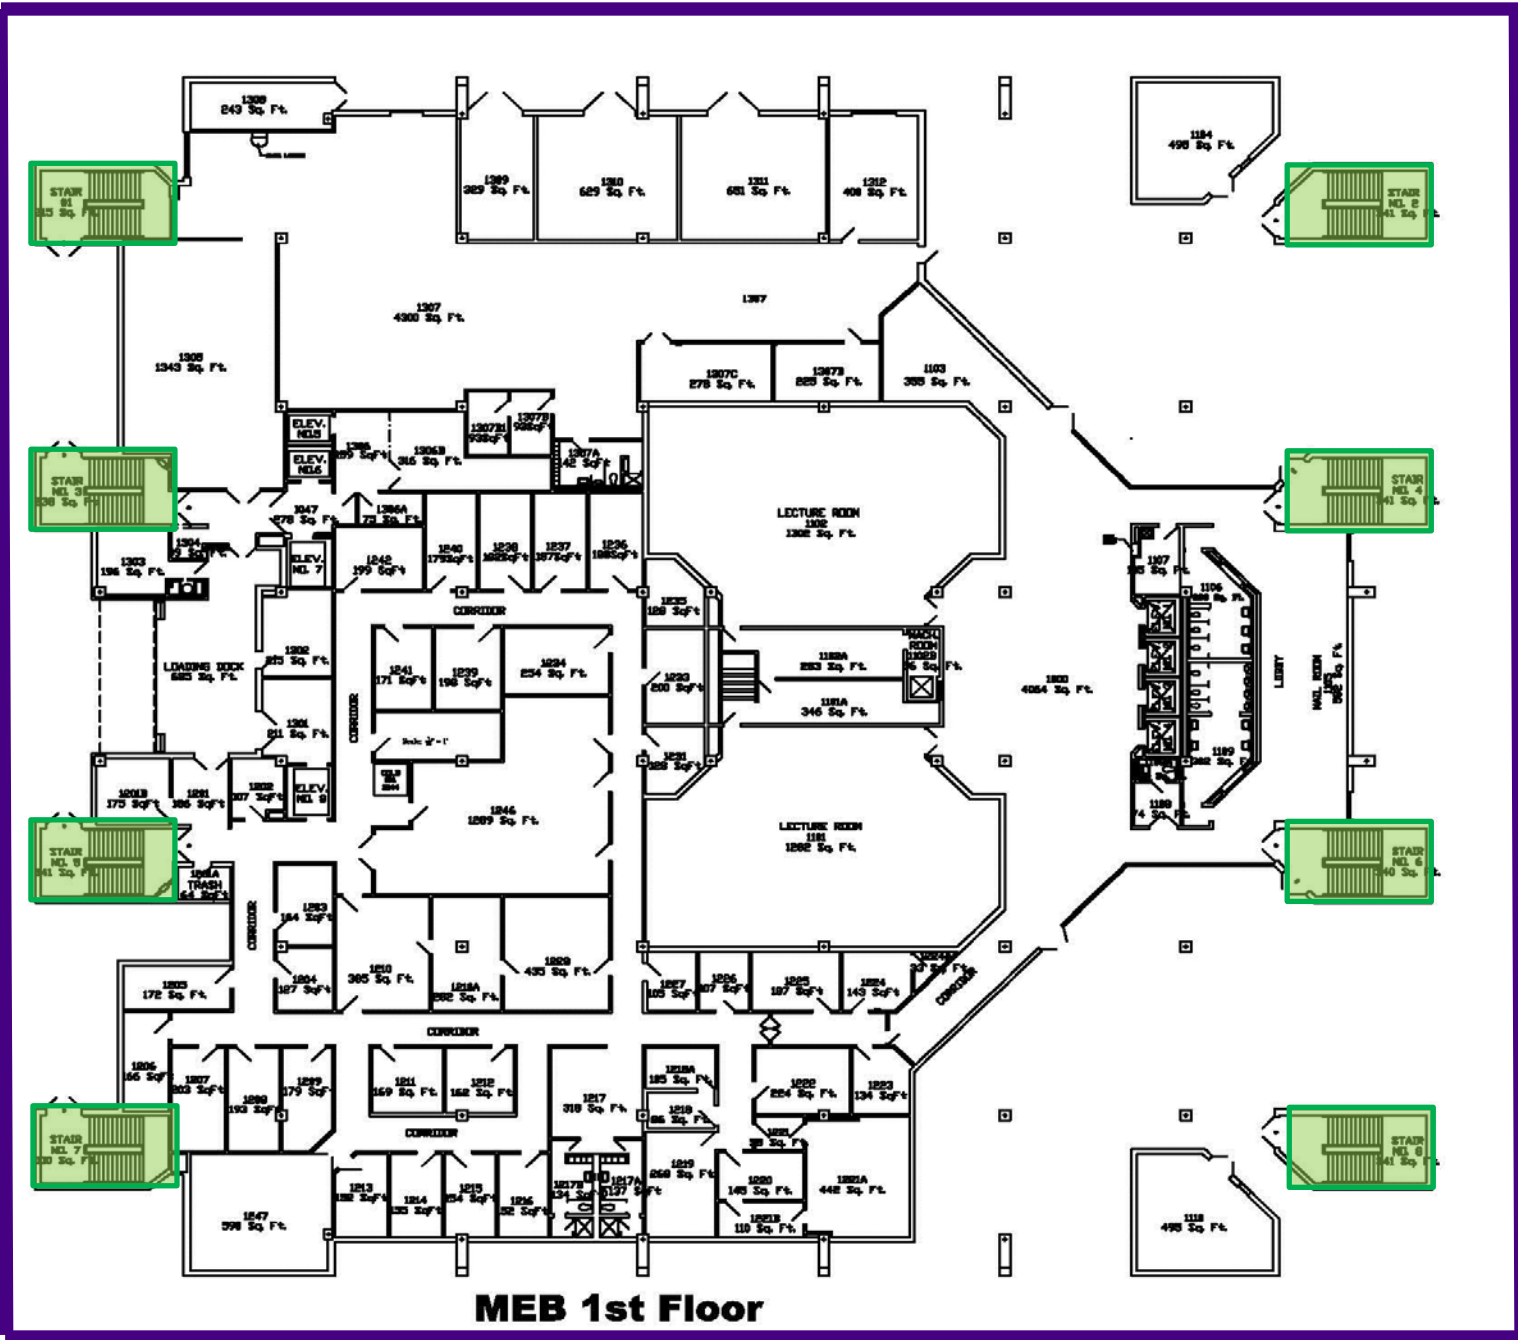

Stairwell location symbol

PURPLE

MEB 1st Floor

Stairwell location symbol

PURPLE
Tammy Heitmeier
Chris Martin

GOLD
Clarence Florence
Shenell Thomas

MEB 2nd Floor

Stairwell location symbol

PURPLE
Frank
Haynes III

GOLD
Denise
Boudreaux

Sonja
Arlidge

Kimberly
Hebert

MEB 3rd Floor

Stairwell location symbol

PURPLE
Rodney Holden

GOLD
Ozrenka Popovic
Brenda Gale

MEB 4th Floor

Stairwell location symbol

PURPLE
Karen Jorgensen

GOLD
Jessie Guidry

MEB 5th Floor

Stairwell location symbol

PURPLE
Jonna Ellis
Jeff Hobden
Dawn Woods

GOLD
Cathy Rodriguez
Alison Quayle
Li Shen

MEB 6th Floor

Stairwell location symbol

PURPLE

GOLD
Leslie Brennan

MEB 7th Floor