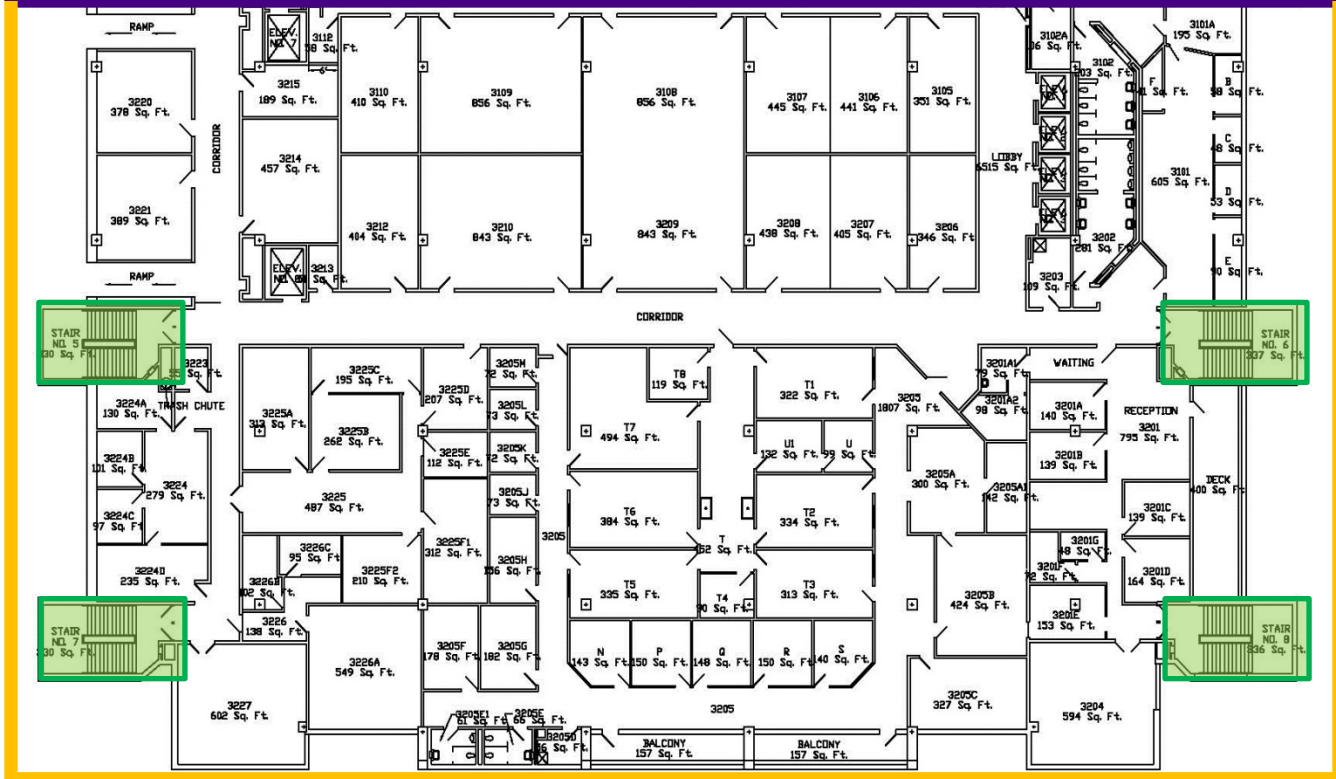

Stairwell location symbol

PURPLE

MEB 1st Floor

Stairwell location symbol

PURPLE
Tammy Heitmeier
Chris Martin

GOLD
Clarence Florence
Shenell Thomas

MEB 2nd Floor

Stairwell location symbol

PURPLE
Frank
Haynes III

GOLD
Denise
Boudreaux

Sonja
Arlidge

Kimberly
Hebert

MEB 3rd Floor

Stairwell location symbol

PURPLE
Rodney Holden

GOLD
Ozrenka Popovic
Brenda Gale

MEB 6th Floor

Stairwell location symbol

PURPLE

GOLD
Leslie Brennan

MEB 7th Floor