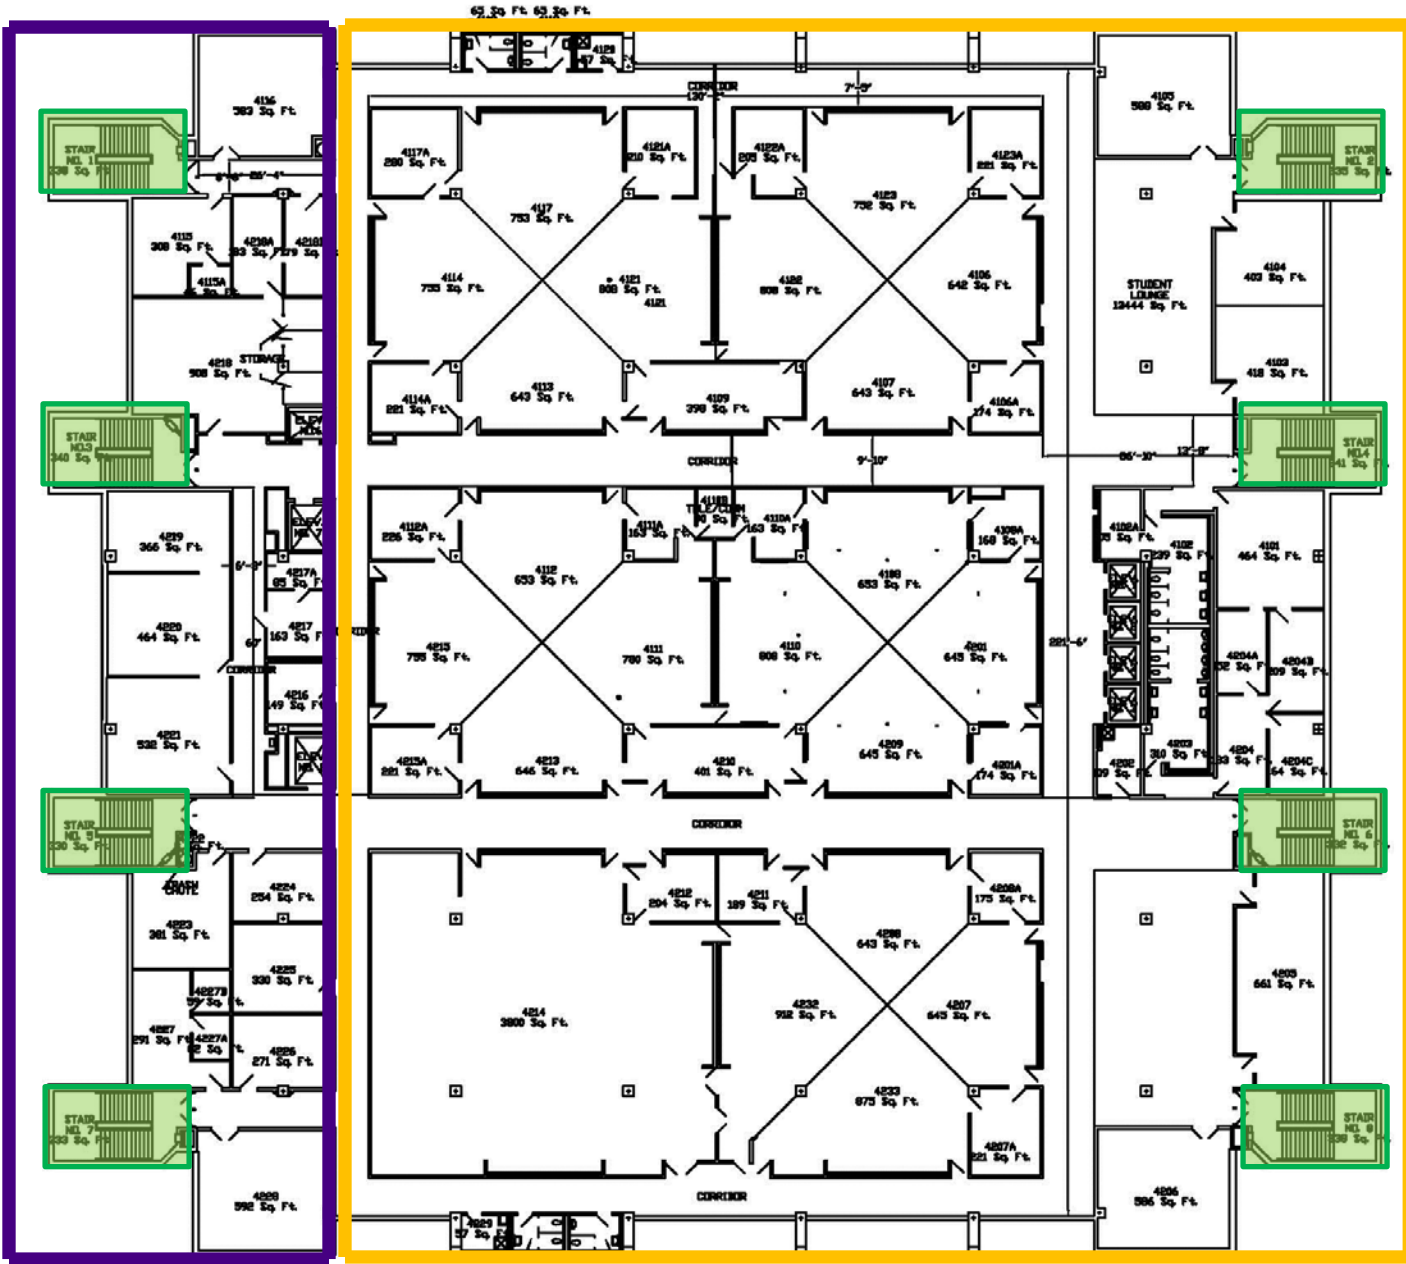

Stairwell location symbol

PURPLE

MEB 1st Floor

Stairwell location symbol

PURPLE
Tammy Heitmeier
Chris Martin

GOLD
Clarence Florence
Shenell Thomas

MEB 2nd Floor

Stairwell location symbol

PURPLE
Frank
Haynes III

GOLD
Denise
Boudreaux

Sonja
Arlidge

Kimberly
Hebert

MEB 3rd Floor

Stairwell location symbol

PURPLE
Rodney Holden

GOLD
Ozrenka Popovic
Brenda Gale

MEB 4th Floor

Stairwell location symbol

PURPLE
Karen Jorgensen

GOLD
Jessie Guidry

MEB 5th Floor

Stairwell location symbol

PURPLE
Jonna Ellis
Jeff Hobden
Dawn Woods

GOLD
Cathy Rodriguez
Alison Quayle
Li Shen

MEB 6th Floor

Stairwell location symbol

PURPLE

GOLD
Leslie Brennan

MEB 7th Floor