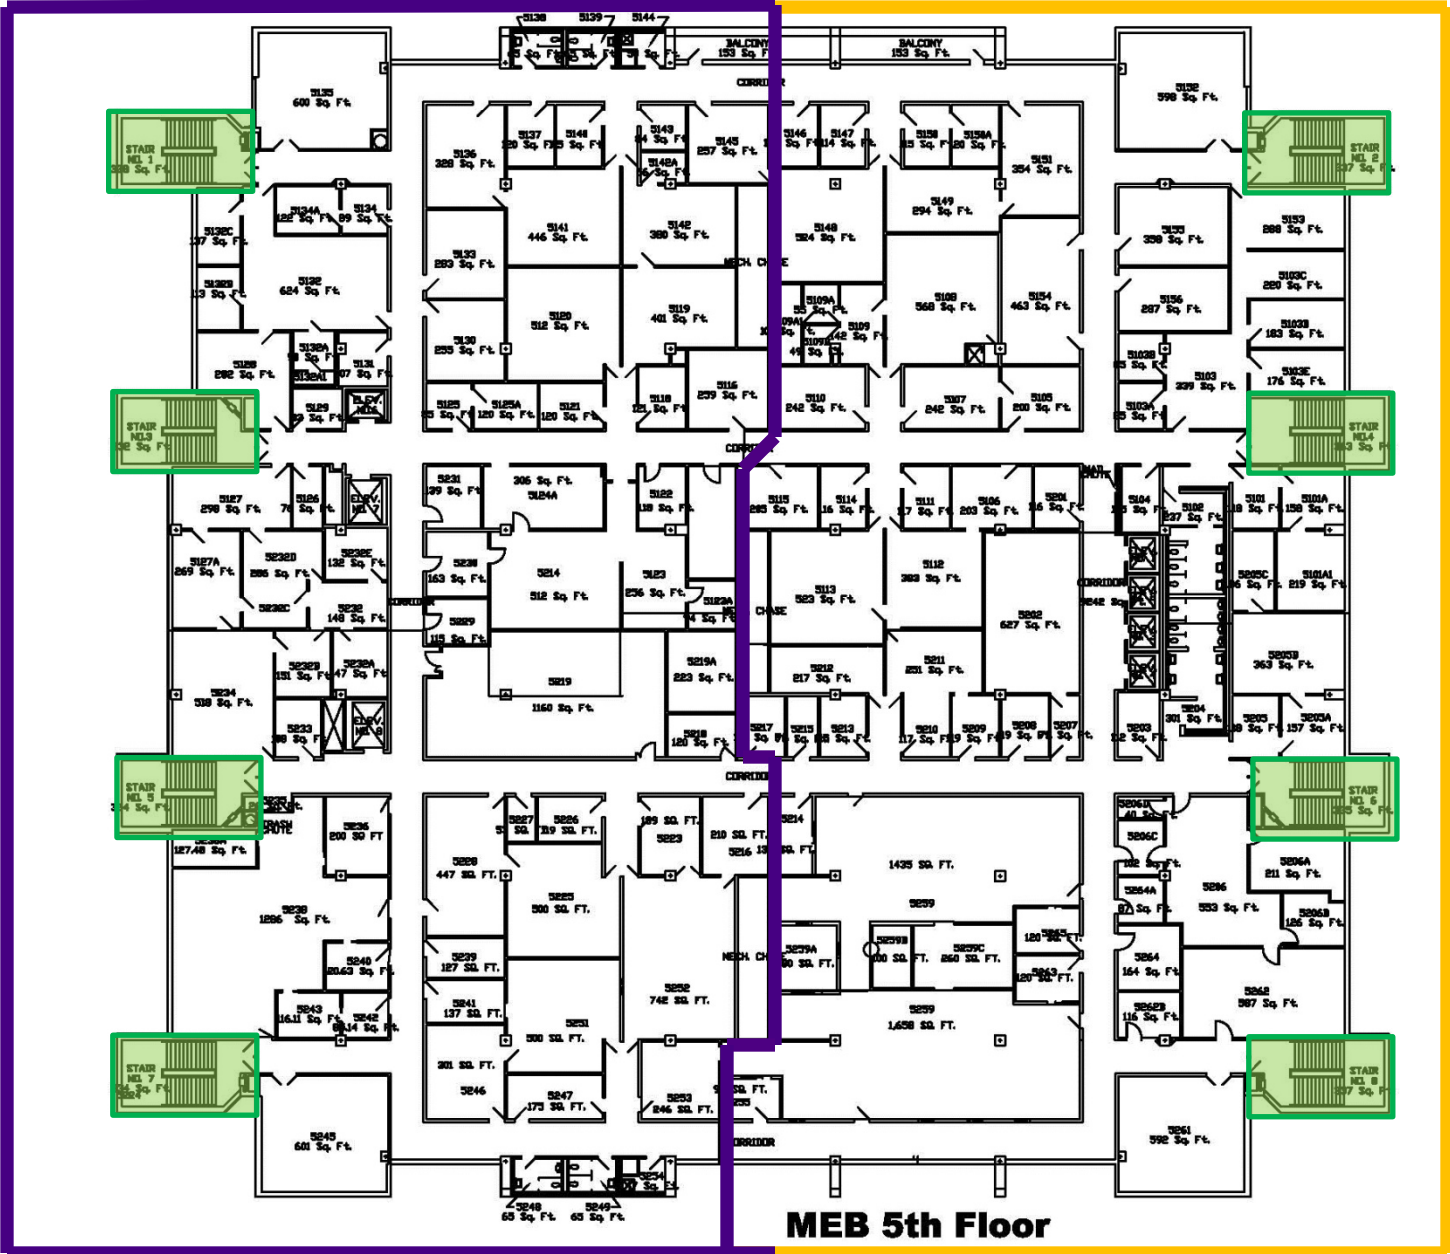

Stairwell location symbol

PURPLE

MEB 1st Floor

Stairwell location symbol

PURPLE
Tammy Heitmeier
Chris Martin

GOLD
Clarence Florence
Shenell Thomas

MEB 2nd Floor

Stairwell location symbol

PURPLE
Frank
Haynes III

GOLD
Denise
Boudreaux

Sonja
Arlidge

Kimberly
Hebert

MEB 3rd Floor

Stairwell location symbol

PURPLE
Rodney Holden

GOLD
Ozrenka Popovic
Brenda Gale

MEB 4th Floor

Stairwell location symbol

PURPLE
Karen Jorgensen

GOLD
Jessie Guidry

MEB 5th Floor

Stairwell location symbol

PURPLE
Jonna Ellis
Jeff Hobden
Dawn Woods

GOLD
Cathy Rodriguez
Alison Quayle
Li Shen

MEB 6th Floor

Stairwell location symbol

PURPLE

GOLD
Leslie Brennan

MEB 7th Floor