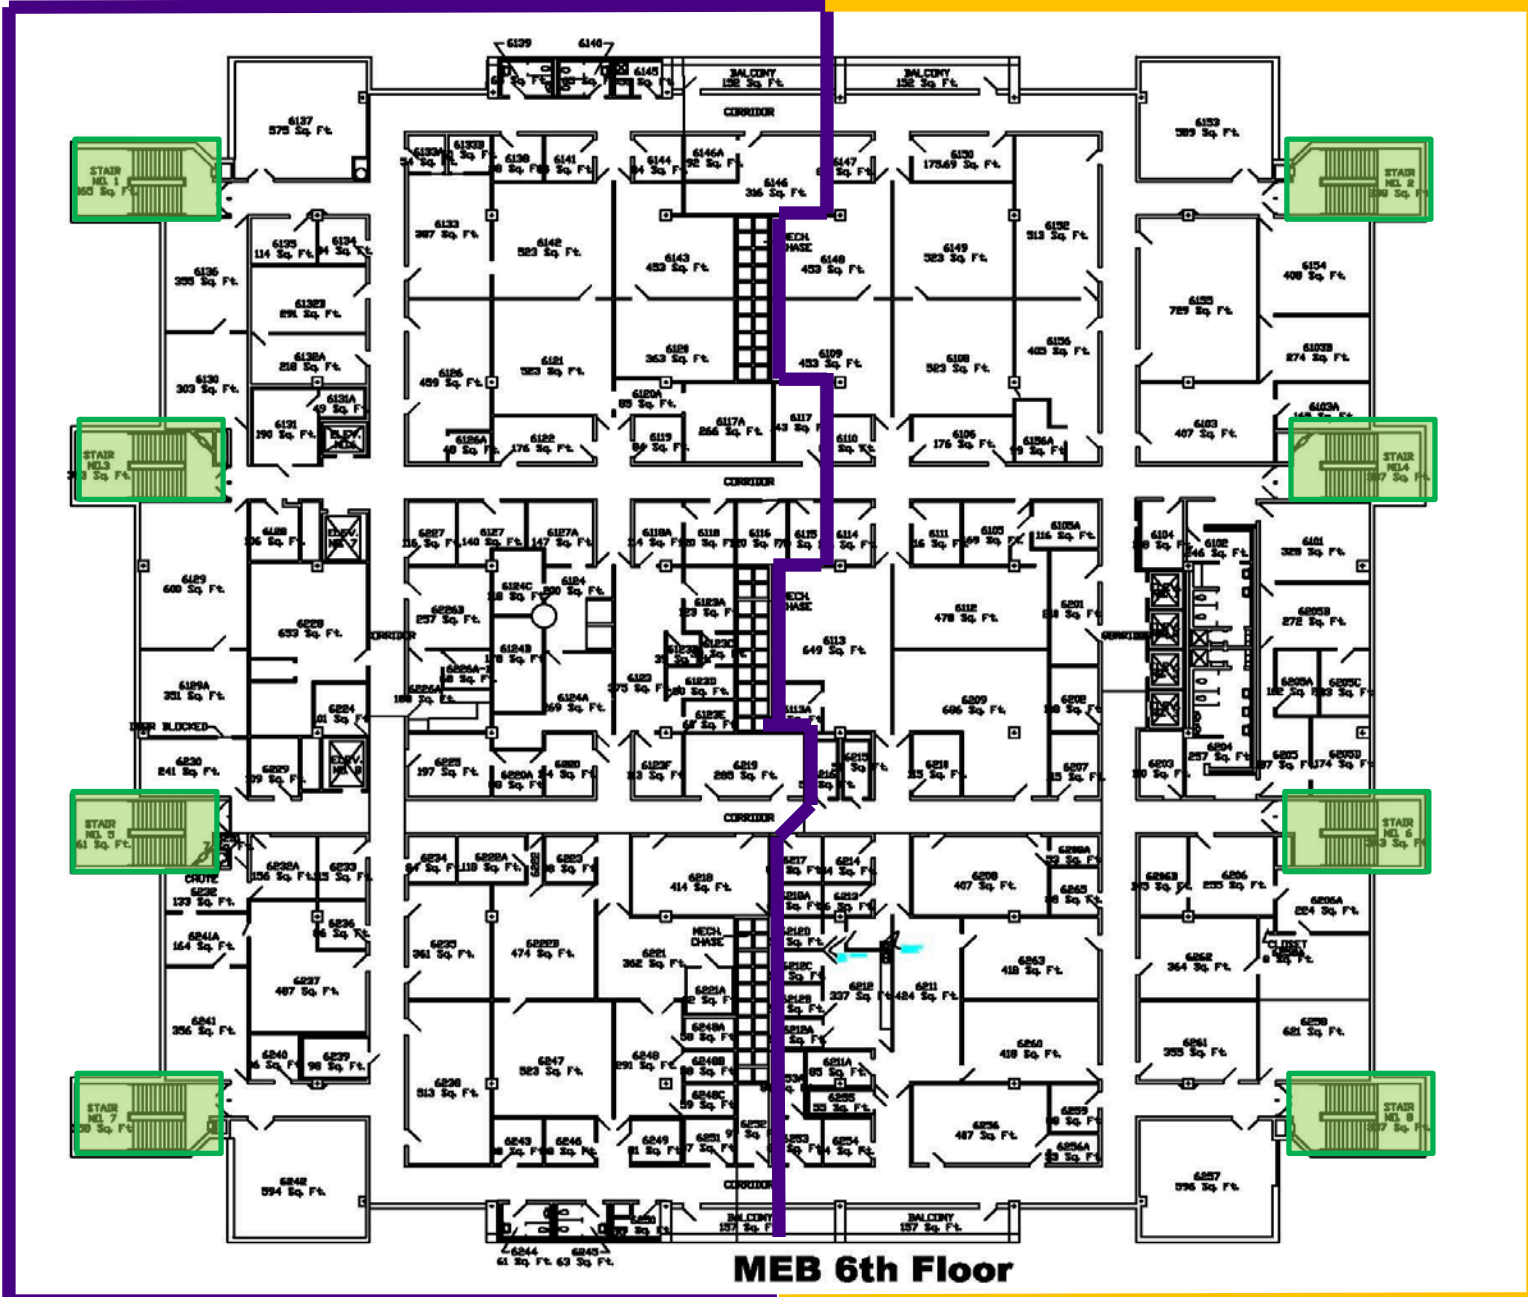

Stairwell location symbol

PURPLE

MEB 1st Floor

Stairwell location symbol

PURPLE
Tammy Heitmeier
Chris Martin

GOLD
Clarence Florence
Shenell Thomas

MEB 2nd Floor

Stairwell location symbol

MEB 4th Floor

Stairwell location symbol

PURPLE
Karen Jorgensen

GOLD
Jessie Guidry

MEB 5th Floor

Stairwell location symbol

PURPLE
Jonna Ellis
Jeff Hobden
Dawn Woods

GOLD
Cathy Rodriguez
Alison Quayle
Li Shen

MEB 6th Floor

Stairwell location symbol

PURPLE

GOLD
Leslie Brennan

MEB 7th Floor