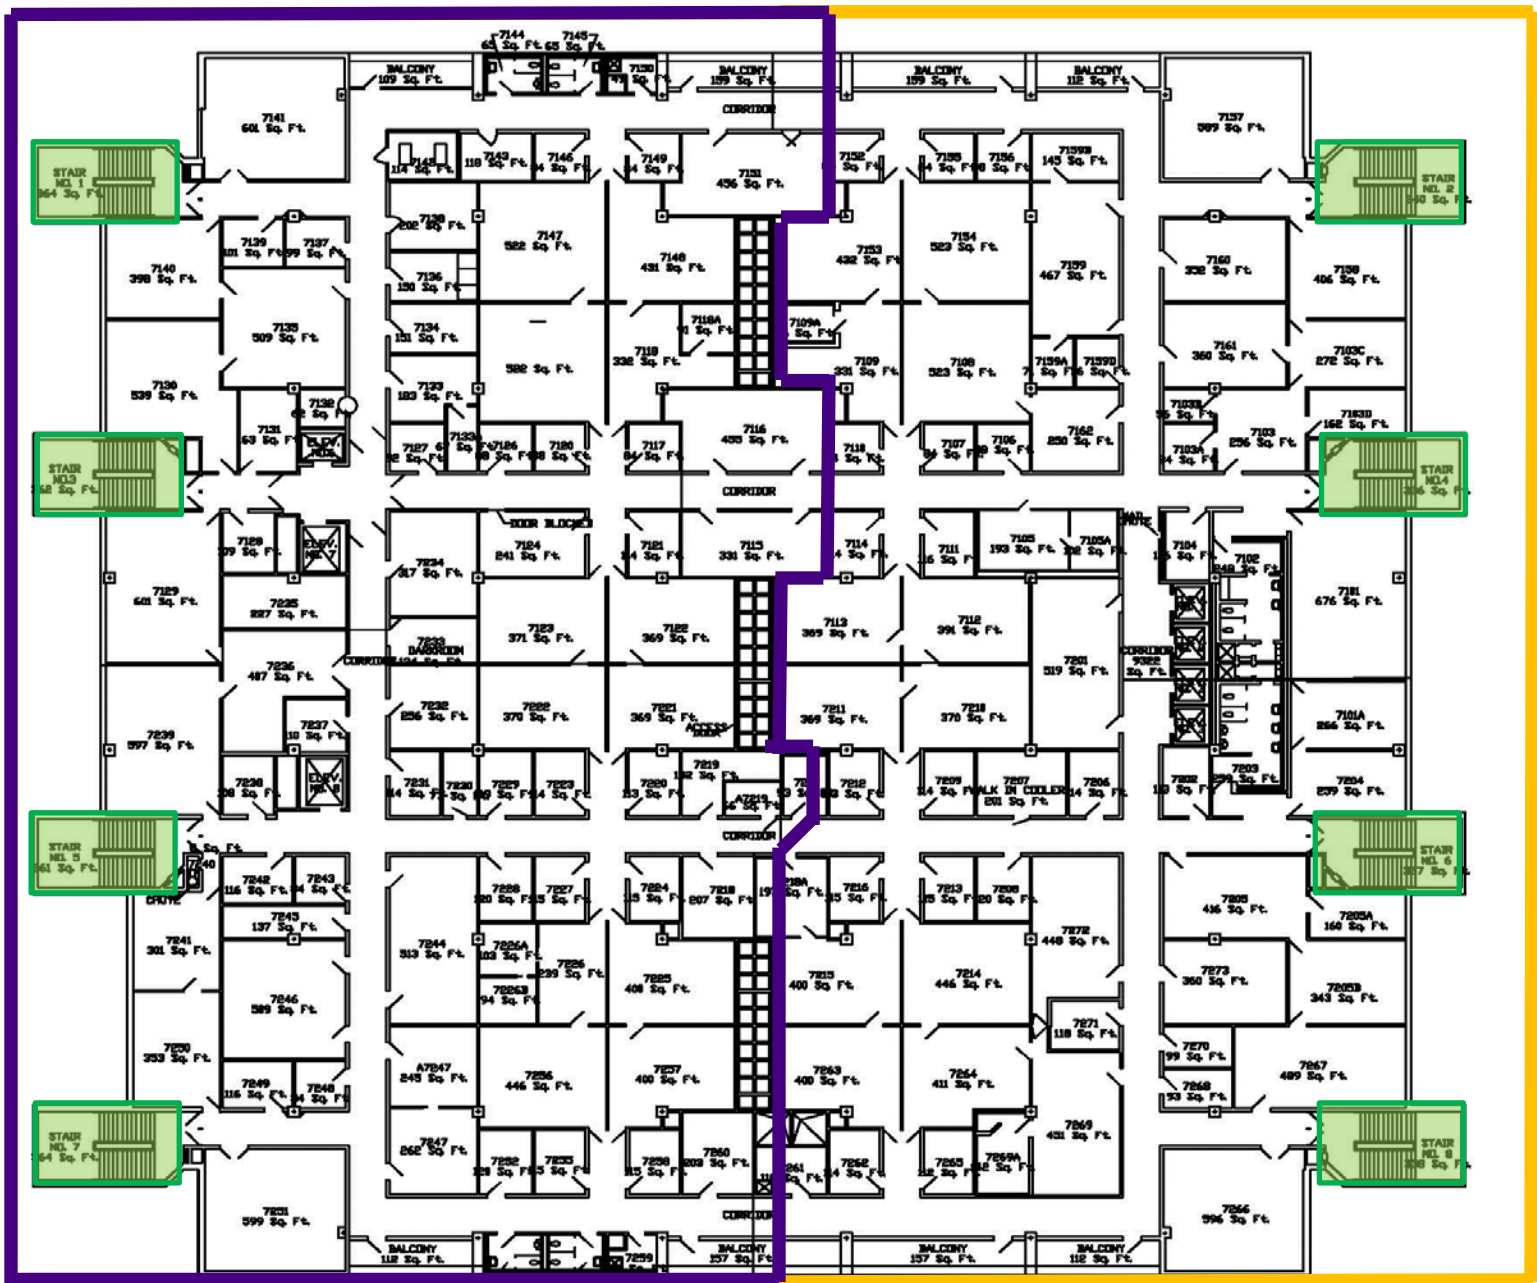

MEB 4th Floor

Stairwell location symbol

PURPLE
Karen Jorgensen

GOLD
Jessie Guidry

MEB 5th Floor

Stairwell location symbol

PURPLE
Jonna Ellis
Jeff Hobden
Dawn Woods

GOLD
Cathy Rodriguez
Alison Quayle
Li Shen

MEB 6th Floor

Stairwell location symbol

PURPLE

GOLD
Leslie Brennan

MEB 7th Floor