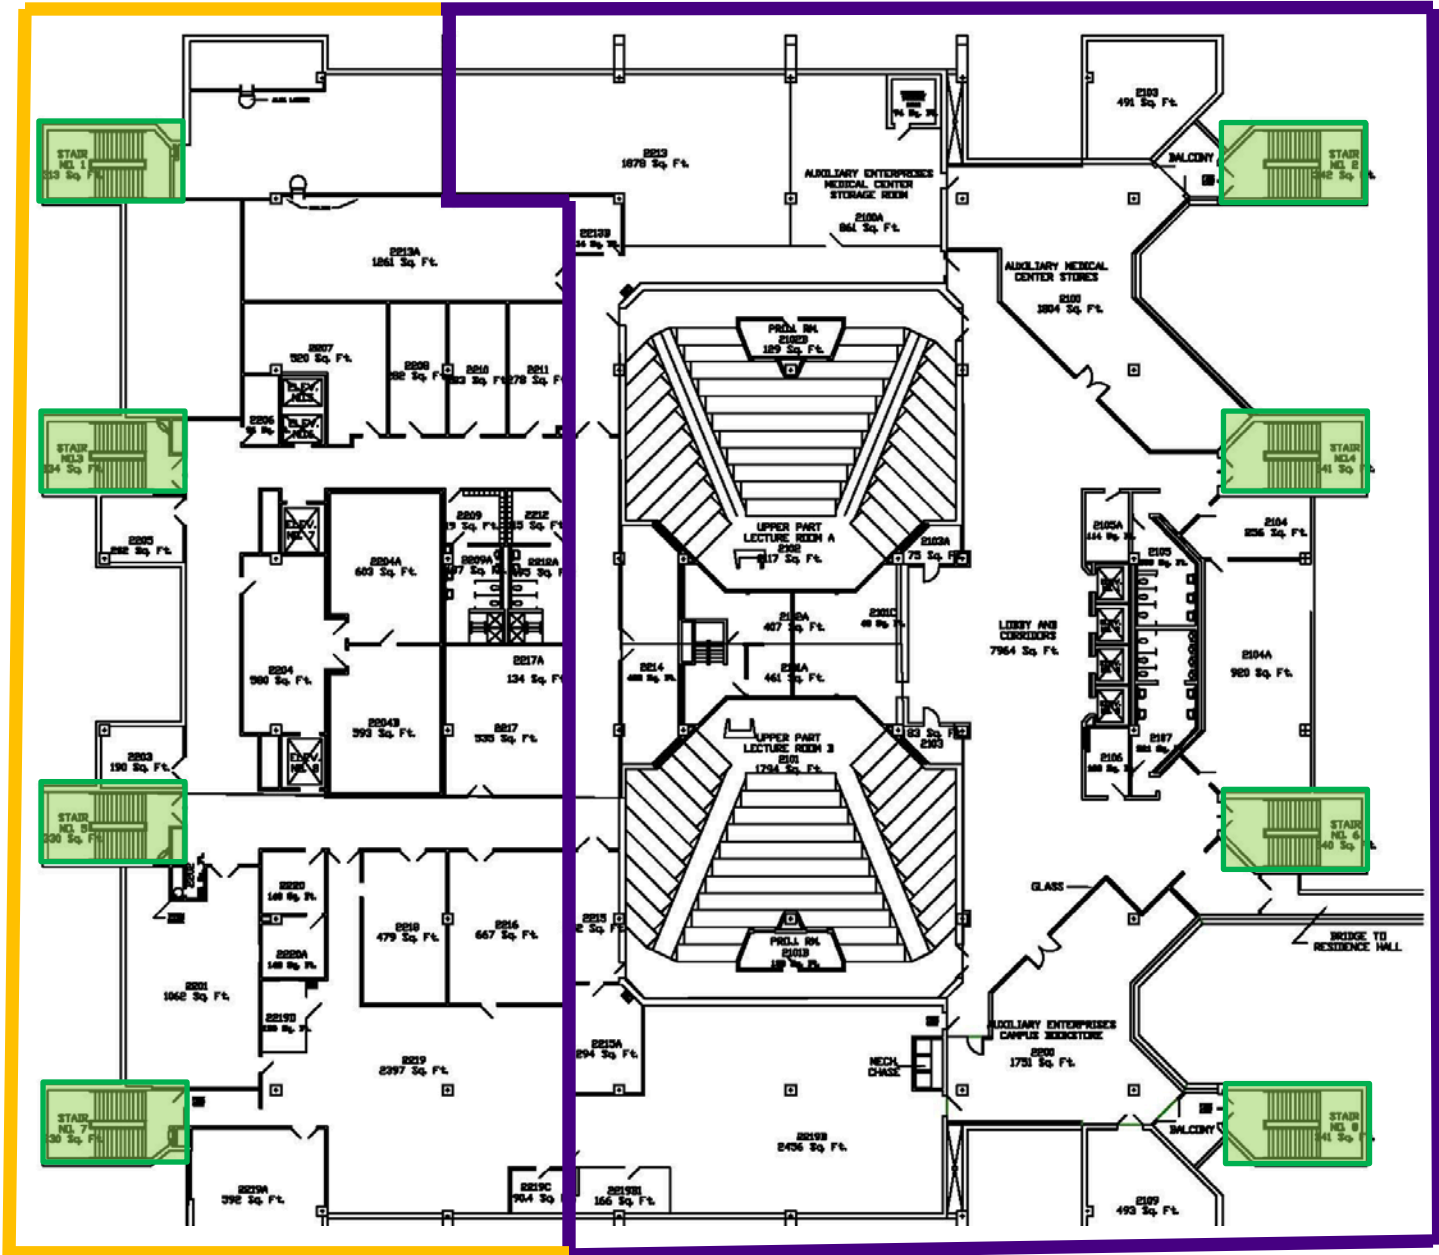

Stairwell location symbol

PURPLE

MEB 1st Floor

Stairwell location symbol

PURPLE
Tammy Heitmeier
Chris Martin

GOLD
Clarence Florence
Shenell Thomas

MEB 2nd Floor

Stairwell location symbol

PURPLE
Frank
Haynes III

GOLD
Denise
Boudreaux

Sonja
Arlidge

Kimberly
Hebert

MEB 3rd Floor

Stairwell location symbol

PURPLE
Rodney Holden

GOLD
Ozrenka Popovic
Brenda Gale

MEB 4th Floor

Stairwell location symbol

PURPLE
Karen Jorgensen

GOLD
Jessie Guidry

MEB 5th Floor

Stairwell location symbol

PURPLE
Jonna Ellis
Jeff Hobden
Dawn Woods

GOLD
Cathy Rodriguez
Alison Quayle
Li Shen

MEB 6th Floor

Stairwell location symbol

PURPLE

GOLD
Leslie Brennan

MEB 7th Floor