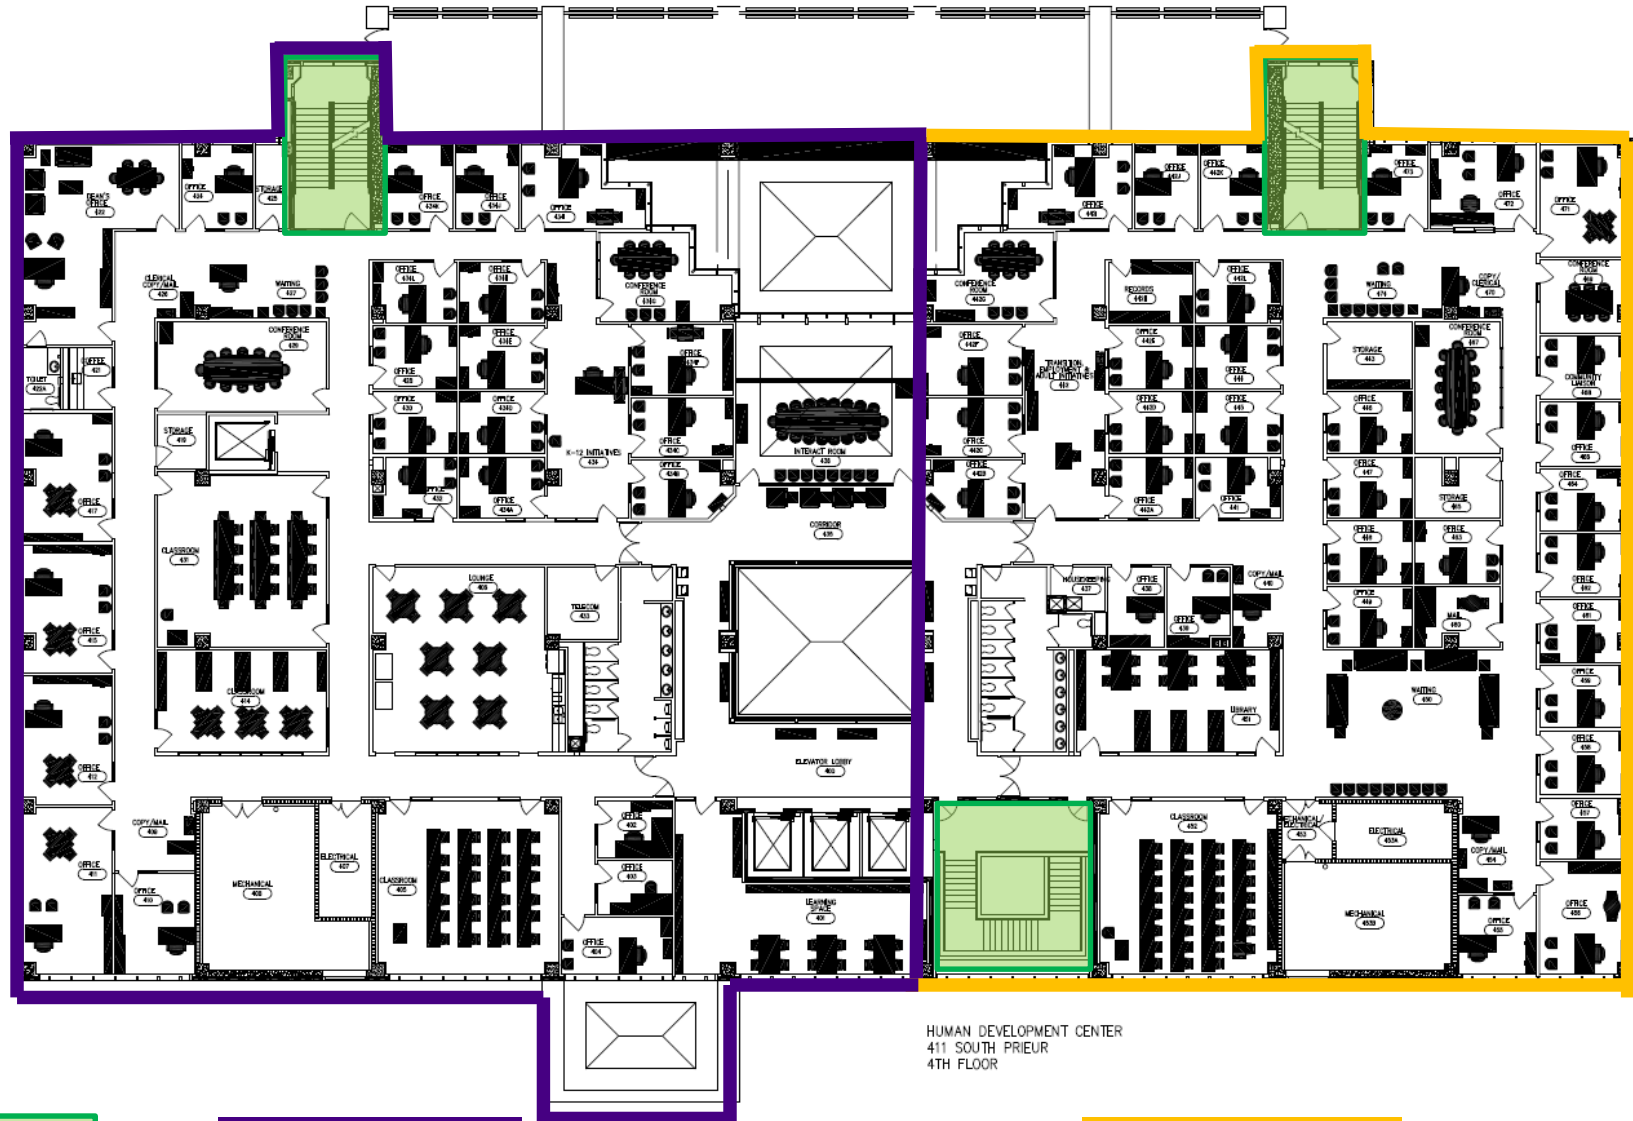

1st Floor – HDC

HUMAN DEVELOPMENT CENTER
411 SOUTH PRIEUR
1ST FLOOR

Stairwell
location
symbol

PURPLE
Maria Blanco

GOLD
Joe LaSalle

2nd Floor – HDC

Stairwell
location
symbol

PURPLE
Rachel Chappell

GOLD
Joe LaSalle

3rd Floor – HDC

HUMAN DEVELOPMENT CENTER
411 SOUTH PRIEUR
3RD FLOOR

Stairwell
location
symbol

PURPLE
Krystal Vaughn

GOLD
George Hebert

4th Floor – HDC

HUMAN DEVELOPMENT CENTER
411 SOUTH PRIEUR
4TH FLOOR

Stairwell
location
symbol

PURPLE
Joe LaSalle

GOLD
Cheryl Every