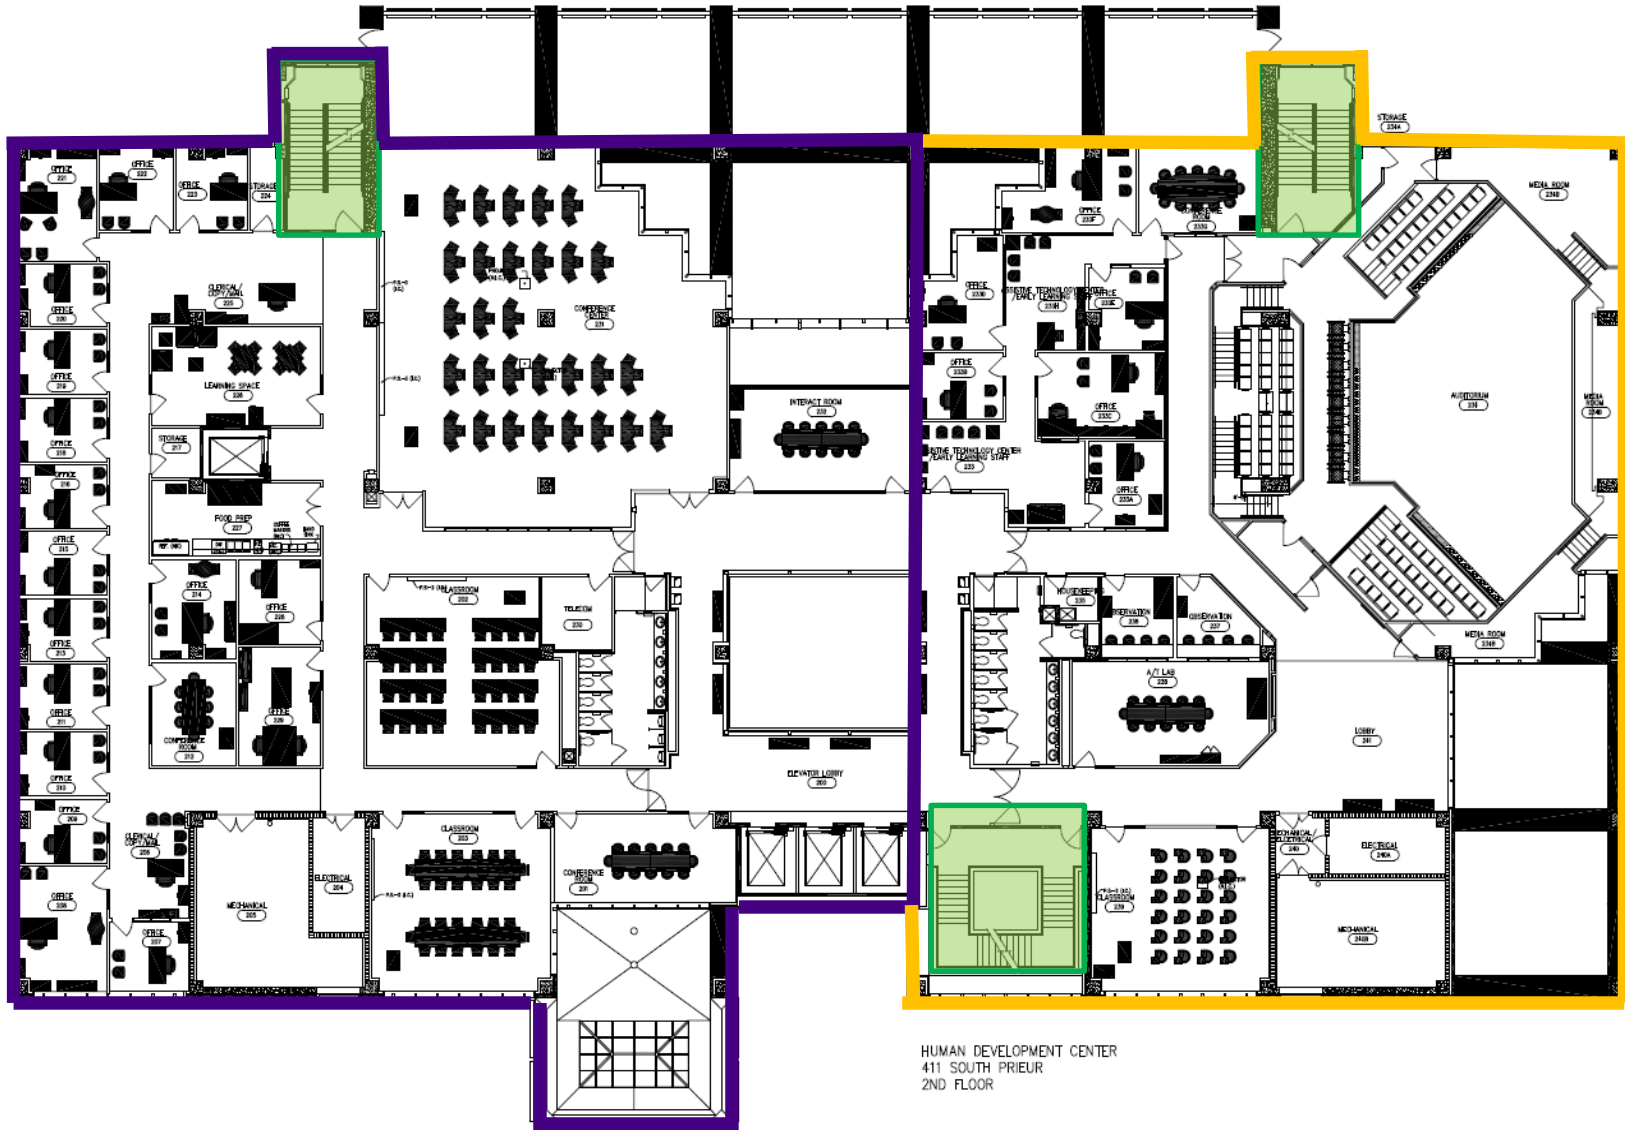

1st Floor – HDC

HUMAN DEVELOPMENT CENTER
411 SOUTH PRIEUR
1ST FLOOR

Stairwell
location
symbol

PURPLE
Maria Blanco

GOLD
Joe LaSalle

2nd Floor – HDC

Stairwell
location
symbol

PURPLE
Rachel Chappell

GOLD
Joe LaSalle

3rd Floor – HDC

HUMAN DEVELOPMENT CENTER
411 SOUTH PRIEUR
3RD FLOOR

Stairwell
location
symbol

PURPLE
Krystal Vaughn

GOLD
George Hebert

4th Floor – HDC

HUMAN DEVELOPMENT CENTER
411 SOUTH PRIEUR
4TH FLOOR

Stairwell
location
symbol

PURPLE
Joe LaSalle

GOLD
Cheryl Every