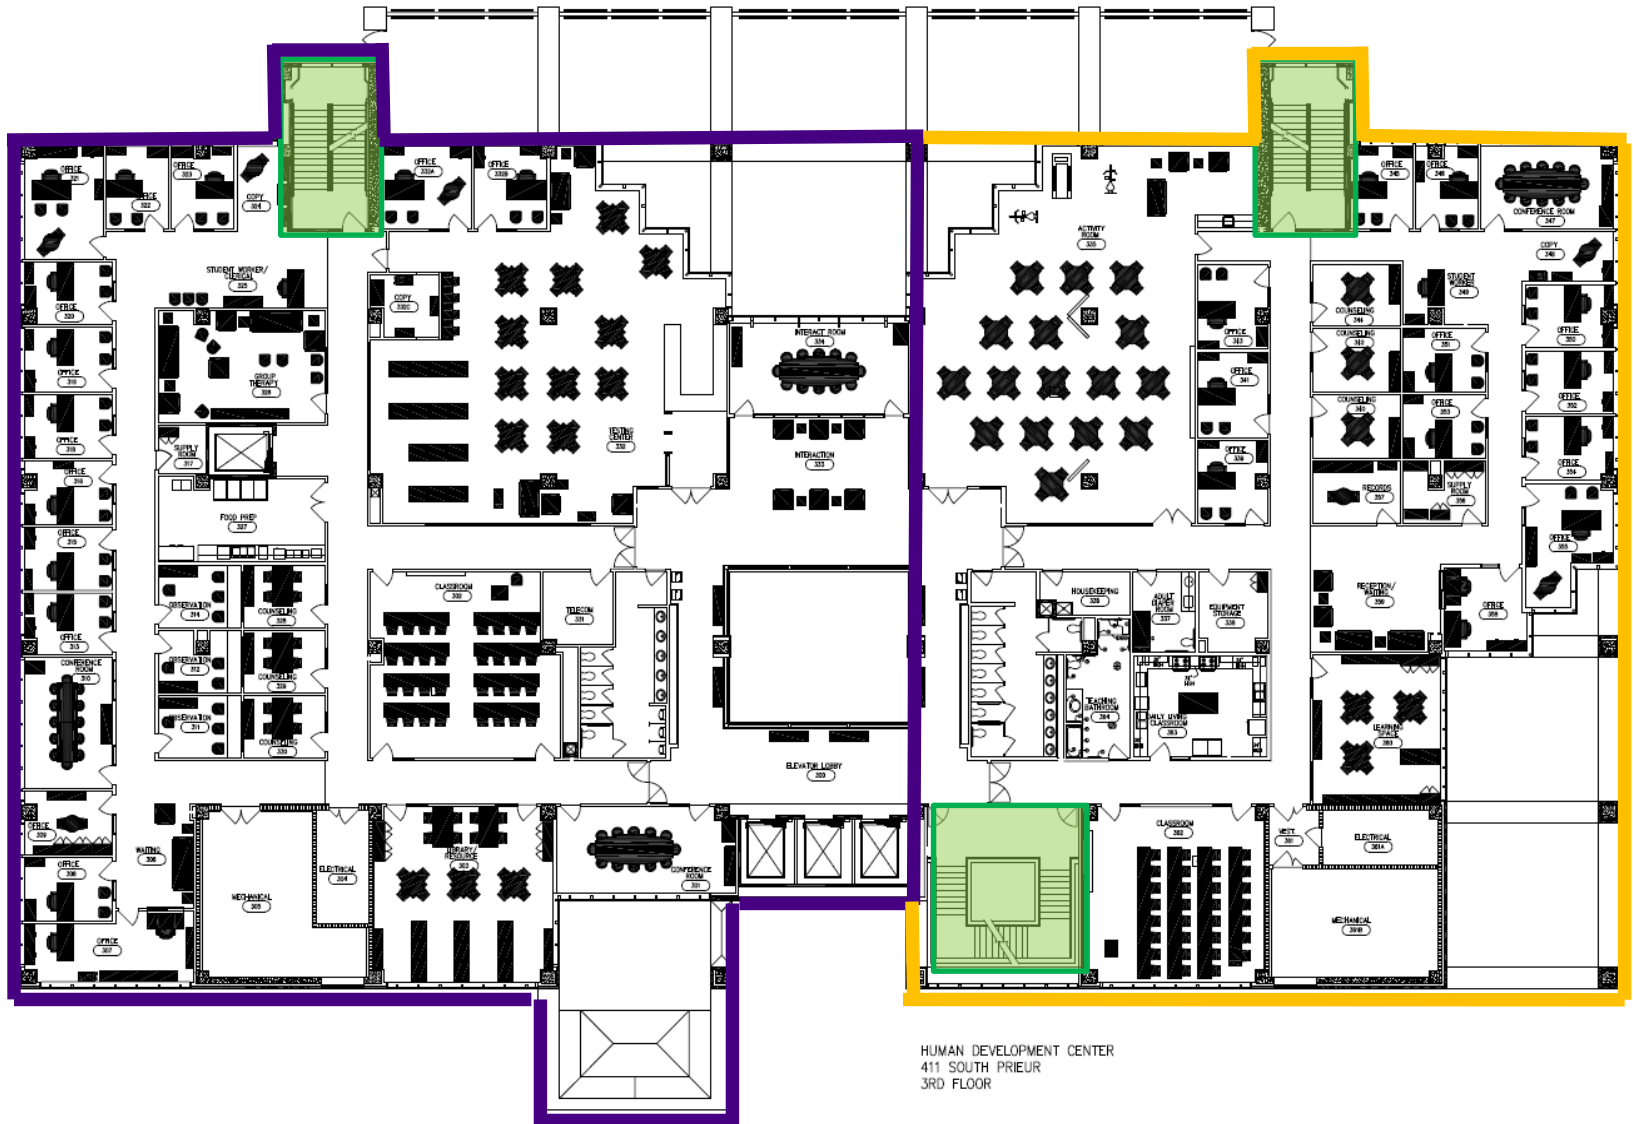

1st Floor – HDC

HUMAN DEVELOPMENT CENTER
411 SOUTH PRIEUR
1ST FLOOR

Stairwell
location
symbol

PURPLE
Maria Blanco

GOLD
Joe LaSalle

2nd Floor – HDC

Stairwell
location
symbol

PURPLE
Rachel Chappell

GOLD
Joe LaSalle

3rd Floor – HDC

HUMAN DEVELOPMENT CENTER
411 SOUTH PRIEUR
3RD FLOOR

Stairwell
location
symbol

PURPLE
Krystal Vaughn

GOLD
George Hebert

4th Floor – HDC

HUMAN DEVELOPMENT CENTER
411 SOUTH PRIEUR
4TH FLOOR

Stairwell
location
symbol

PURPLE
Joe LaSalle

GOLD
Cheryl Every