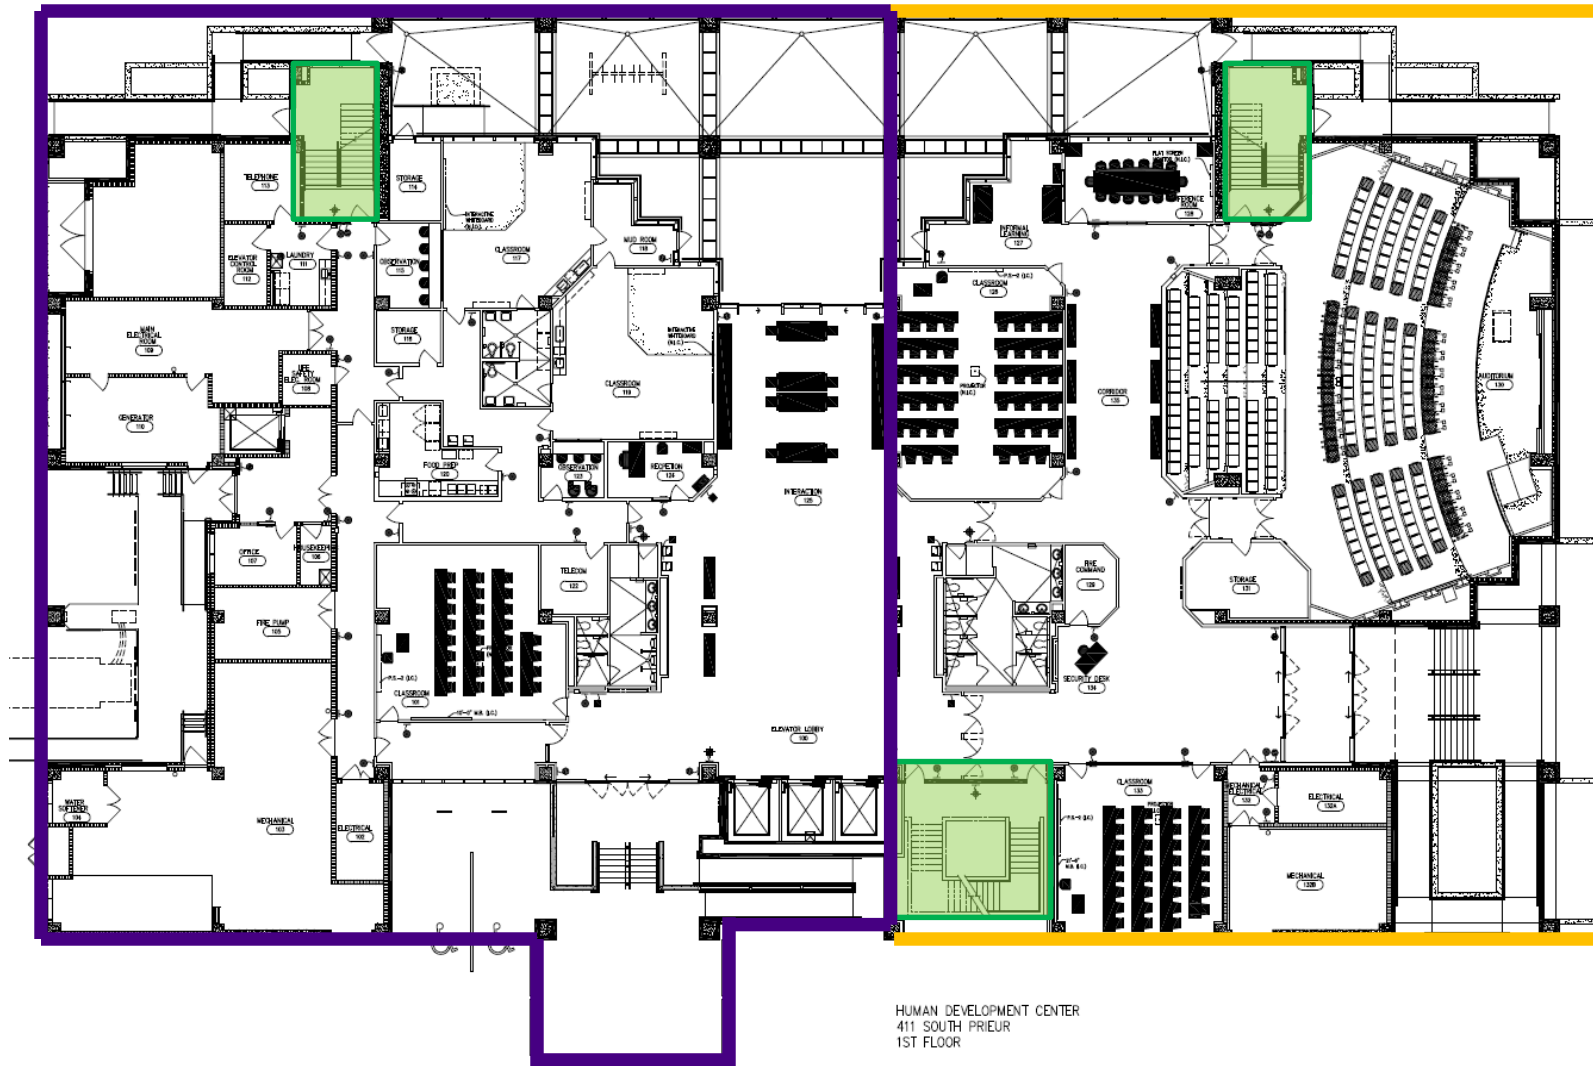

1st Floor – HDC

HUMAN DEVELOPMENT CENTER
411 SOUTH PRIEUR
1ST FLOOR

Stairwell
location
symbol

PURPLE
Maria Blanco

GOLD
Joe LaSalle

2nd Floor – HDC

Stairwell
location
symbol

PURPLE
Rachel Chappell

GOLD
Joe LaSalle

3rd Floor – HDC

HUMAN DEVELOPMENT CENTER
411 SOUTH PRIEUR
3RD FLOOR

Stairwell
location
symbol

PURPLE
Krystal Vaughn

GOLD
George Hebert

4th Floor – HDC

HUMAN DEVELOPMENT CENTER
411 SOUTH PRIEUR
4TH FLOOR

Stairwell
location
symbol

PURPLE
Joe LaSalle

GOLD
Cheryl Every