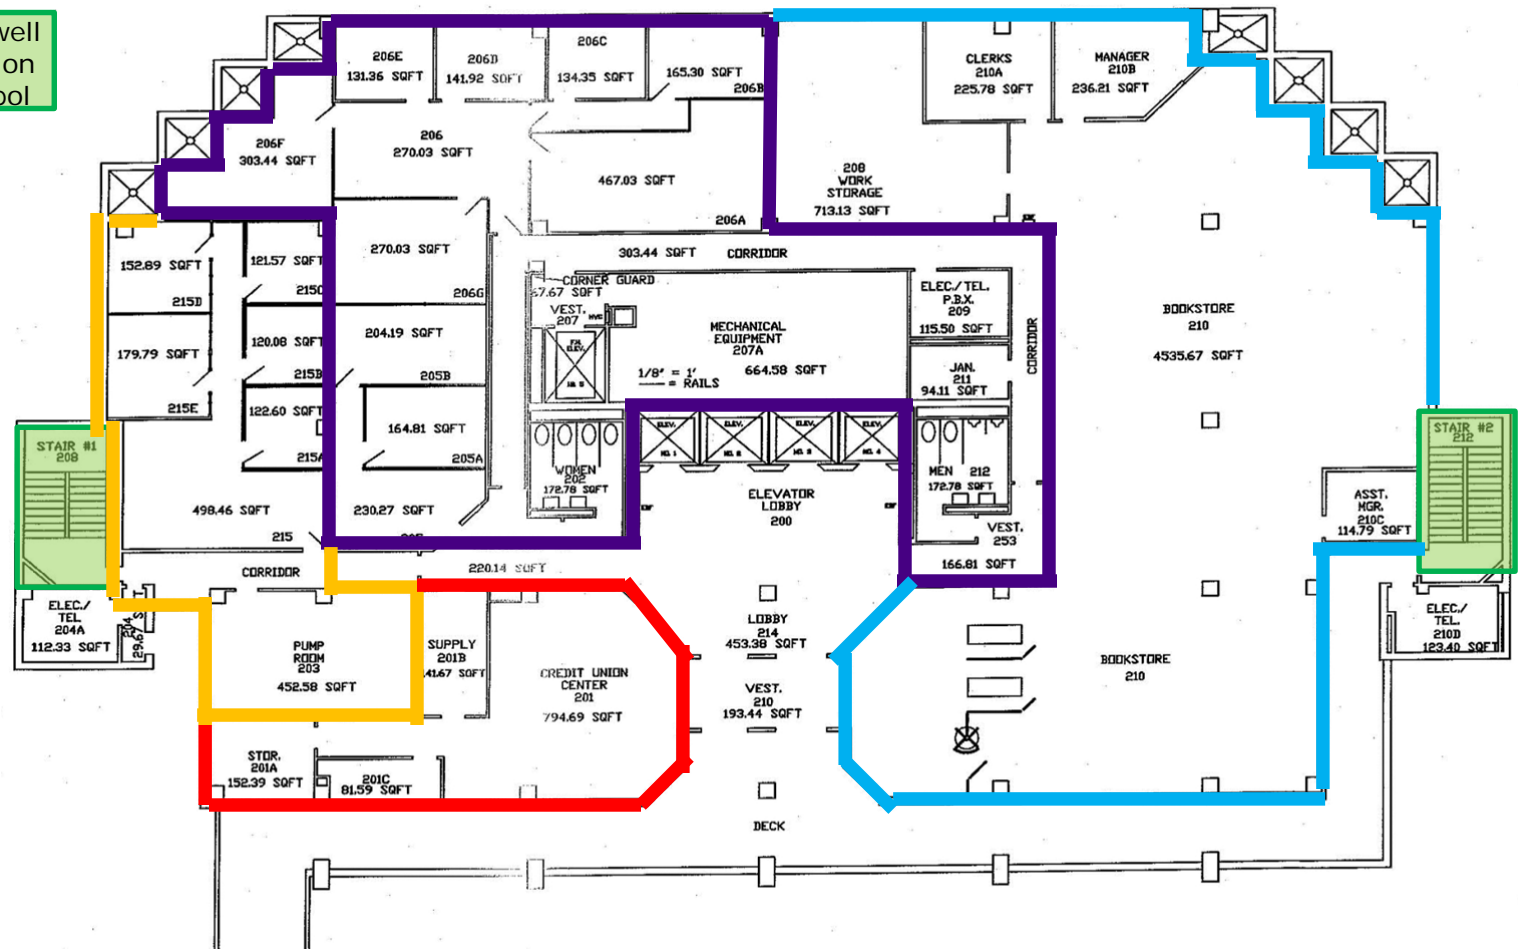

1st Floor – Resource Center

Front
Exit
location

GREEN
Chanel Baiamonte

Brown
Kerry Sims

PURPLE
Campus Police

GOLD
Lana Hall

RED
Sylvia Warner

BLUE
Antonio Casas

2nd Floor – Resource Center

Stairwell location symbol

PURPLE

GOLD
Aline Johnson

RED
Wanda Butler

BLUE
Susan Carriere

3rd Floor Resource

Stairwell location symbol

PURPLE
 Mike Fallon
 Jennifer Lloyd
 Hanna Kwasiak

5th Floor Resource Building

Stairwell
location
symbol

PURPLE
Mike Fallon
Jennifer Lloyd
Hanna Kwasiak

7th Floor Resource Building

Stairwell location symbol