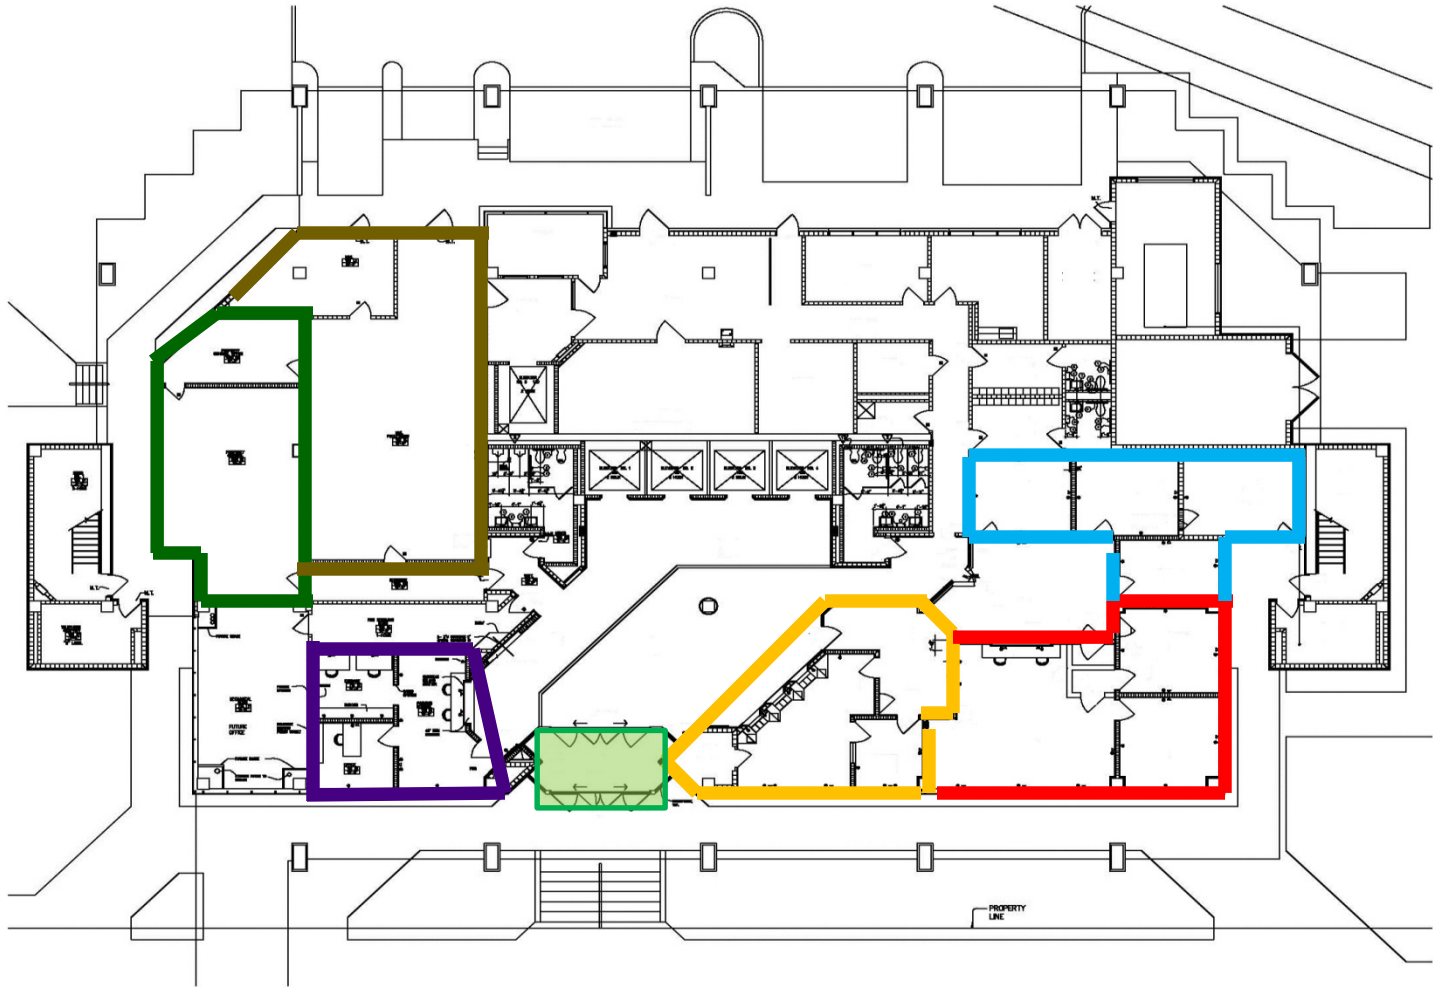

1st Floor – Resource Center

Front
Exit
location

GREEN
Chanel Baiamonte

Brown
Kerry Sims

PURPLE
Campus Police

GOLD
Lana Hall

RED
Sylvia Warner

BLUE
Antonio Casas

2nd Floor – Resource Center

Stairwell location symbol

PURPLE

GOLD
Aline Johnson

RED
Wanda Butler

BLUE
Susan Carriere

3rd Floor Resource

Stairwell location symbol

PURPLE
 Mike Fallon
 Jennifer Lloyd
 Hanna Kwasiak

5th Floor Resource Building

Stairwell
location
symbol

PURPLE
Mike Fallon
Jennifer Lloyd
Hanna Kwasiak

7th Floor Resource Building

Stairwell location symbol