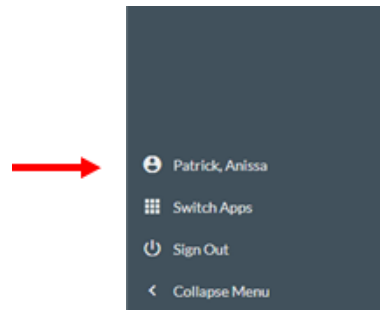

Change Your Kualo Password (External Personnel Only)

1. Click your name on the bottom left side of the page to access your user profile.

2. Click the edit button to change your password (must be at least eight characters).