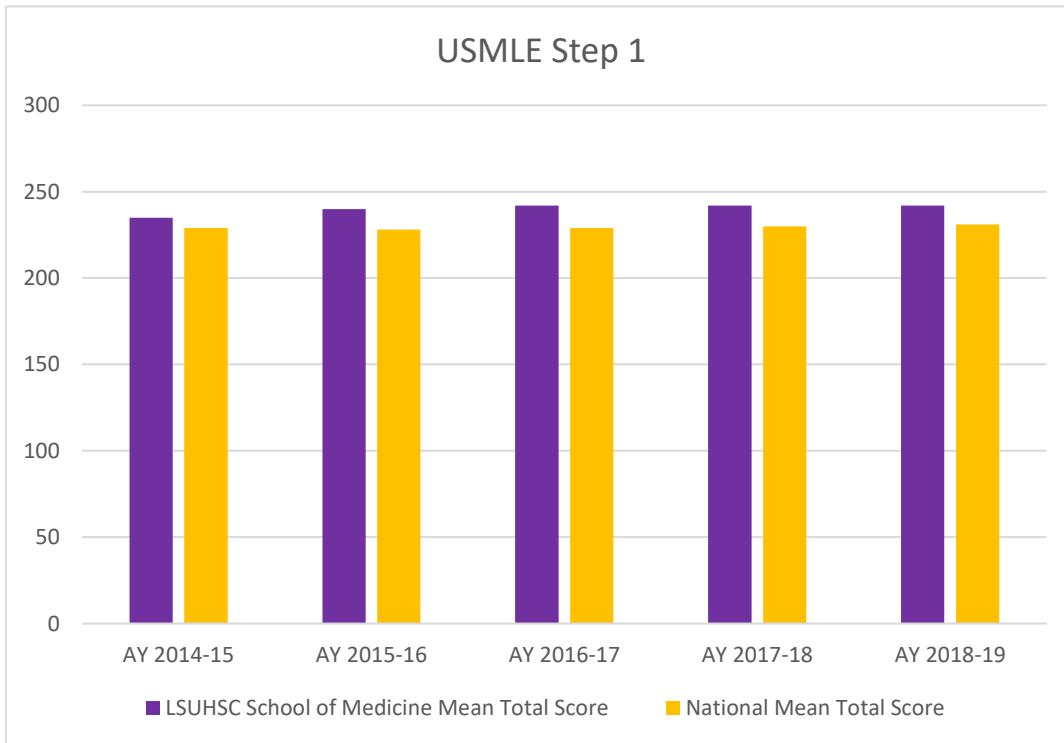

National Benchmarks, 2014-15 through 2018-19

National Benchmarks	AY 2014-15	AY 2015-16	AY 2016-17	AY 2017-18	AY 2018-19
USMLE Step 1					
LSUHSC School of Medicine Mean Total Score	235	240	242	242	242
National Mean Total Score	229	228	229	230	231
USMLE Step 2 CK					
LSUHSC School of Medicine Mean Total Score	235	240	242	242	242
National Mean Total Score	240	242	242	243	243

USMLE Step 2 CK